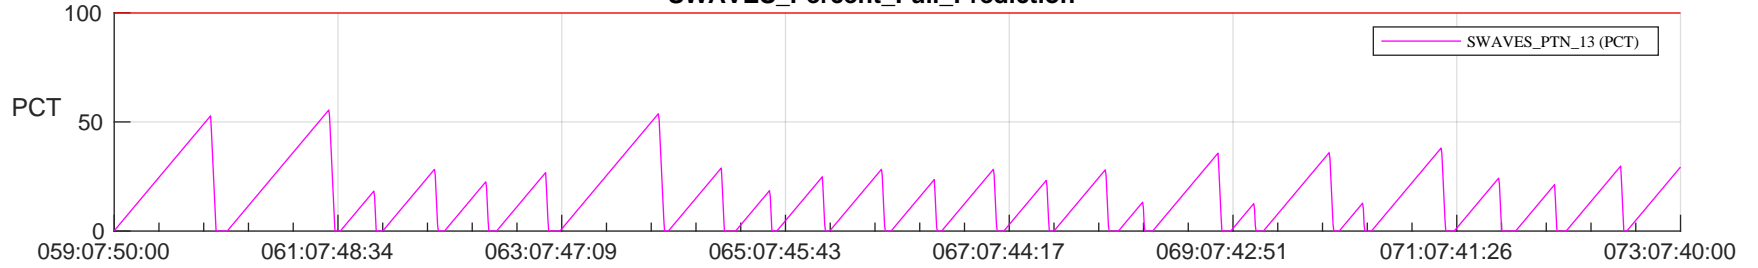

STEREO AHEAD SSR PCT Full Prediction

SWAVES_Percent_Full_Prediction

IMPACT_Percent_Full_Prediction

PLASTIC_Percent_Full_Prediction

Spacecraft_DownLink_Rate

Ground Time (2024:059:07:50:00.000 -2024:073:07:40:00.000)