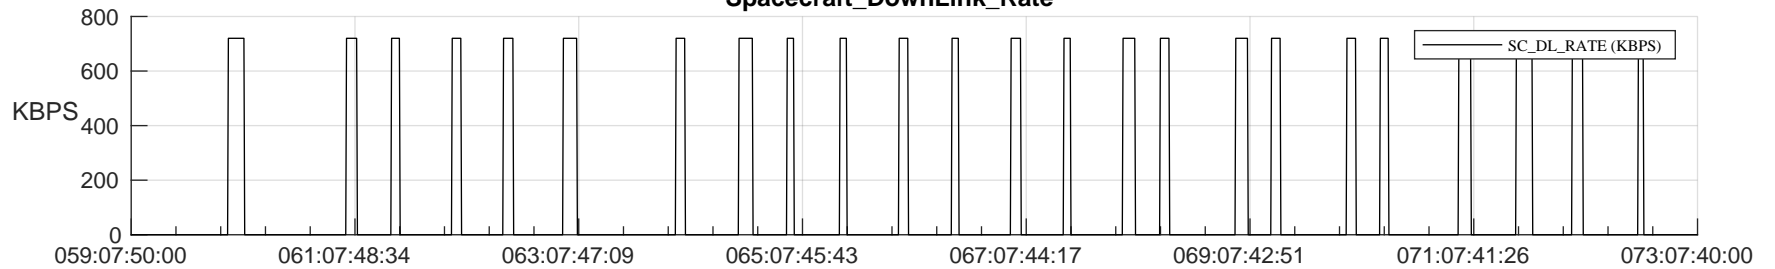

STEREO AHEAD SSR PCT Full Prediction

SWAVES_Percent_Full_Prediction

IMPACT_Percent_Full_Prediction

PLASTIC_Percent_Full_Prediction

Spacecraft_DownLink_Rate

Ground Time (2024:059:07:50:00.000 -2024:073:07:40:00.000)