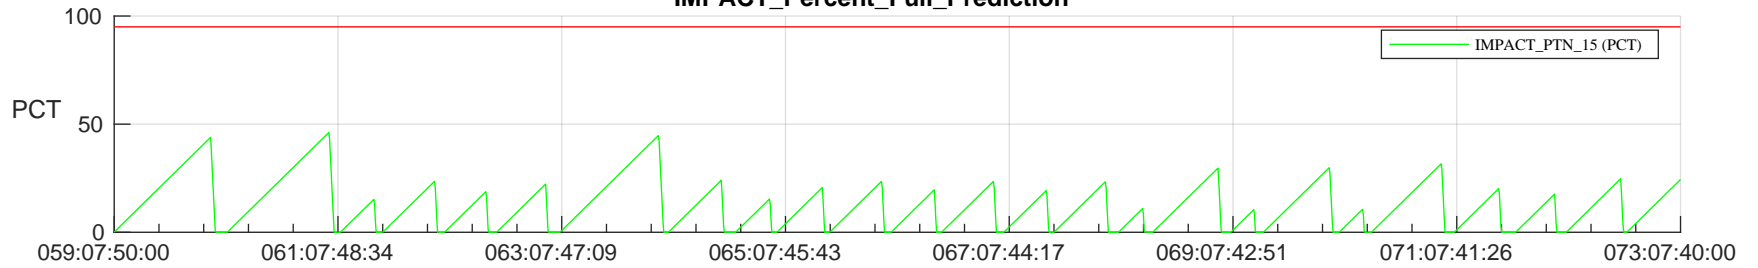

STEREO AHEAD SSR PCT Full Prediction

SWAVES_Percent_Full_Prediction

IMPACT_Percent_Full_Prediction

PLASTIC_Percent_Full_Prediction

Spacecraft_DownLink_Rate

Ground Time (2024:059:07:50:00.000 -2024:073:07:40:00.000)