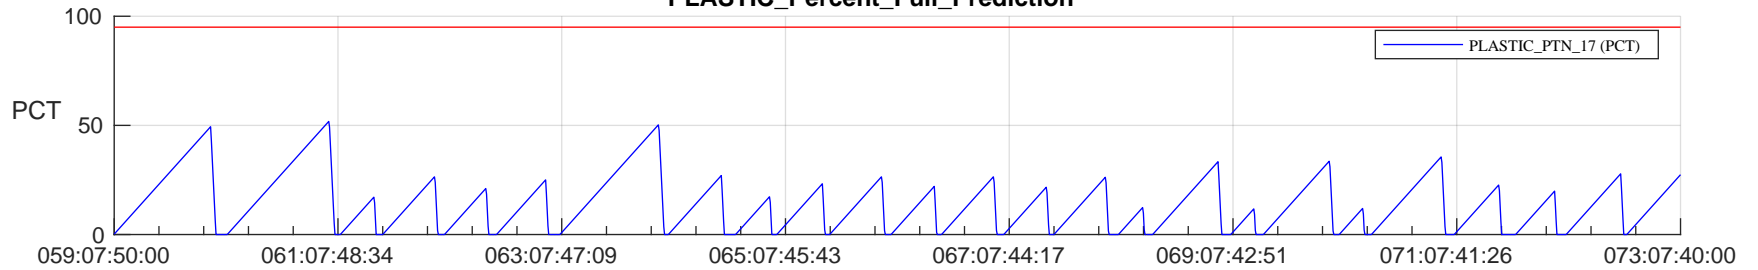

STEREO AHEAD SSR PCT Full Prediction

SWAVES_Percent_Full_Prediction

IMPACT_Percent_Full_Prediction

PLASTIC_Percent_Full_Prediction

Spacecraft_DownLink_Rate

Ground Time (2024:059:07:50:00.000 -2024:073:07:40:00.000)