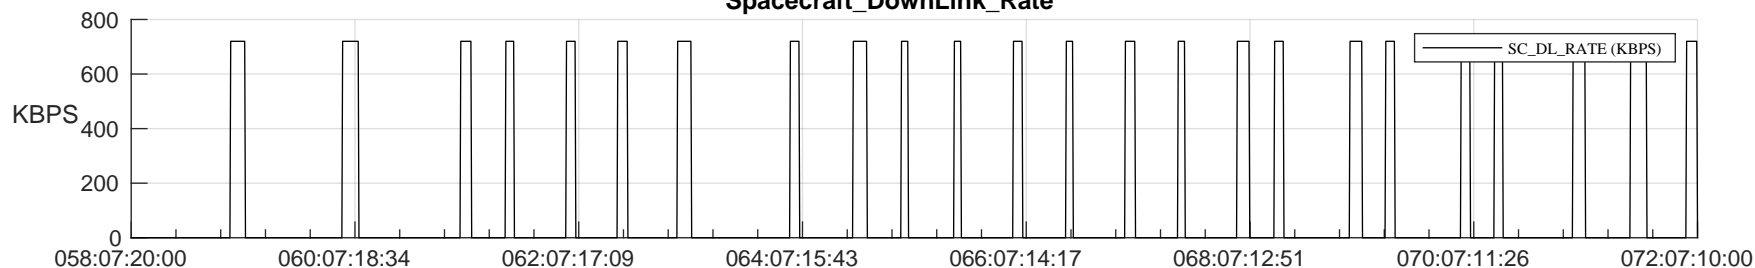

STEREO AHEAD SSR PCT Full Prediction

SWAVES_Percent_Full_Prediction

IMPACT_Percent_Full_Prediction

PLASTIC_Percent_Full_Prediction

Spacecraft_DownLink_Rate

Ground Time (2024:058:07:20:00.000 -2024:072:07:10:00.000)