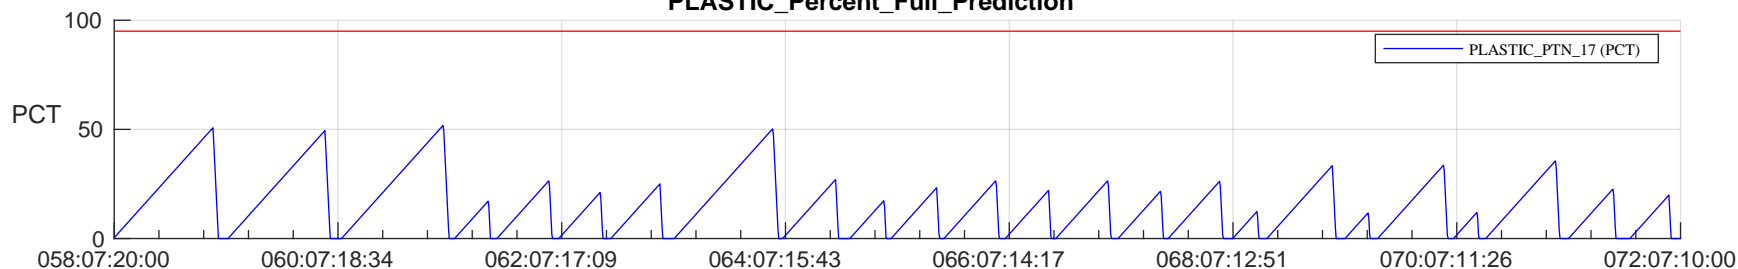

STEREO AHEAD SSR PCT Full Prediction

SWAVES_Percent_Full_Prediction

IMPACT_Percent_Full_Prediction

PLASTIC_Percent_Full_Prediction

Spacecraft_DownLink_Rate

Ground Time (2024:058:07:20:00.000 -2024:072:07:10:00.000)