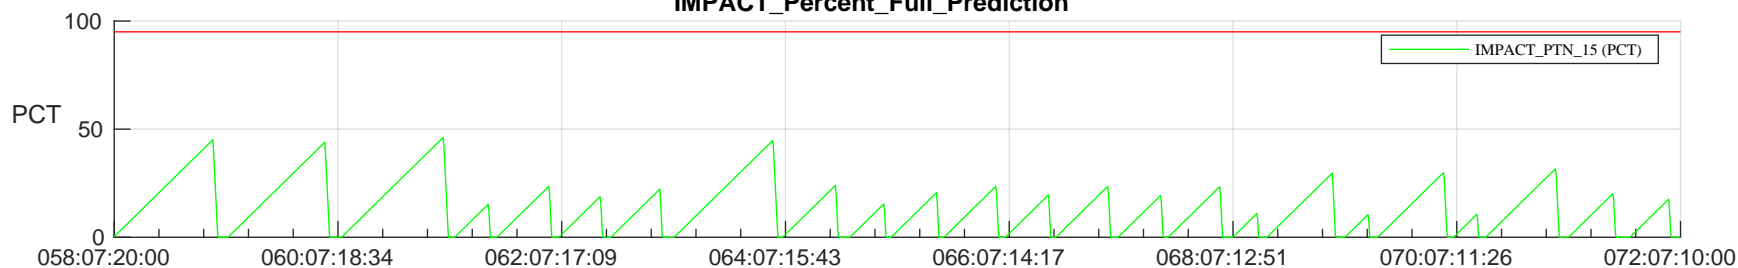

STEREO AHEAD SSR PCT Full Prediction

SWAVES_Percent_Full_Prediction

IMPACT_Percent_Full_Prediction

PLASTIC_Percent_Full_Prediction

Spacecraft_DownLink_Rate

Ground Time (2024:058:07:20:00.000 -2024:072:07:10:00.000)