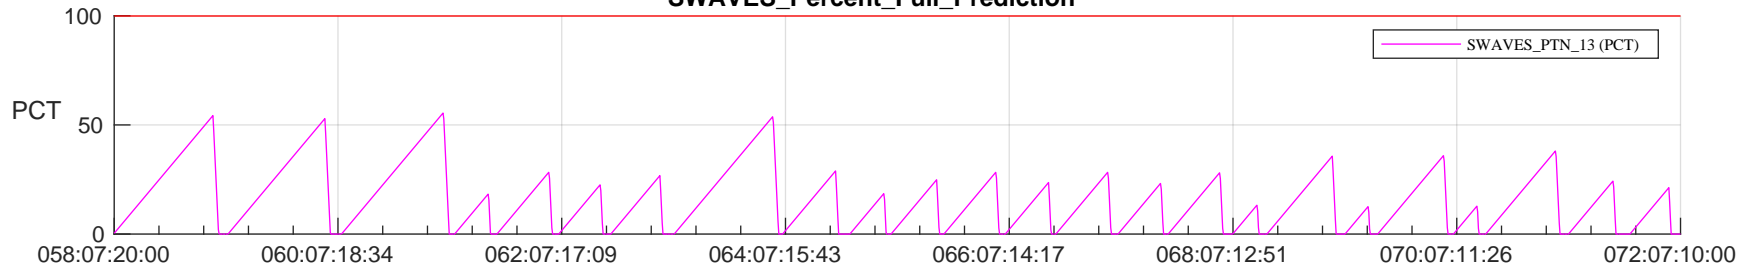

STEREO AHEAD SSR PCT Full Prediction

SWAVES_Percent_Full_Prediction

IMPACT_Percent_Full_Prediction

PLASTIC_Percent_Full_Prediction

Spacecraft_DownLink_Rate

Ground Time (2024:058:07:20:00.000 -2024:072:07:10:00.000)