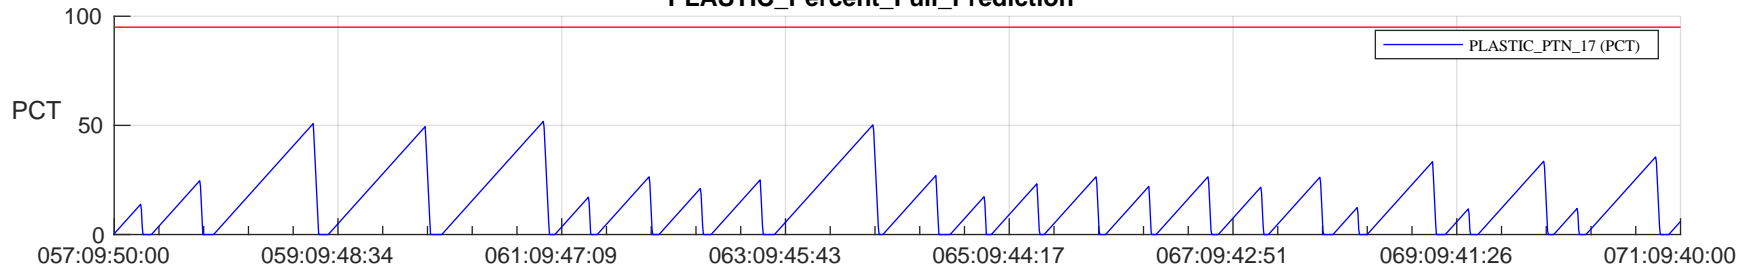

STEREO AHEAD SSR PCT Full Prediction

SWAVES_Percent_Full_Prediction

IMPACT_Percent_Full_Prediction

PLASTIC_Percent_Full_Prediction

Spacecraft_DownLink_Rate

Ground Time (2024:057:09:50:00.000 -2024:071:09:40:00.000)