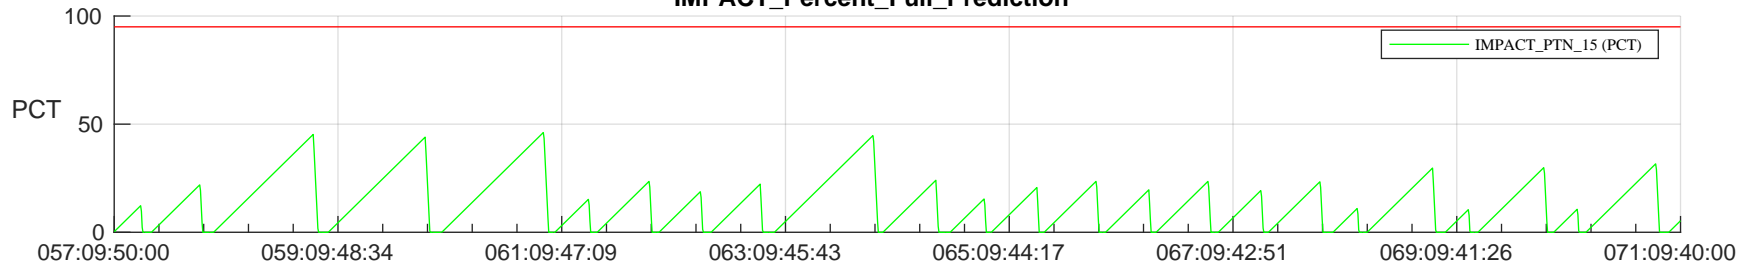

STEREO AHEAD SSR PCT Full Prediction

SWAVES_Percent_Full_Prediction

IMPACT_Percent_Full_Prediction

PLASTIC_Percent_Full_Prediction

Spacecraft_DownLink_Rate

Ground Time (2024:057:09:50:00.000 -2024:071:09:40:00.000)