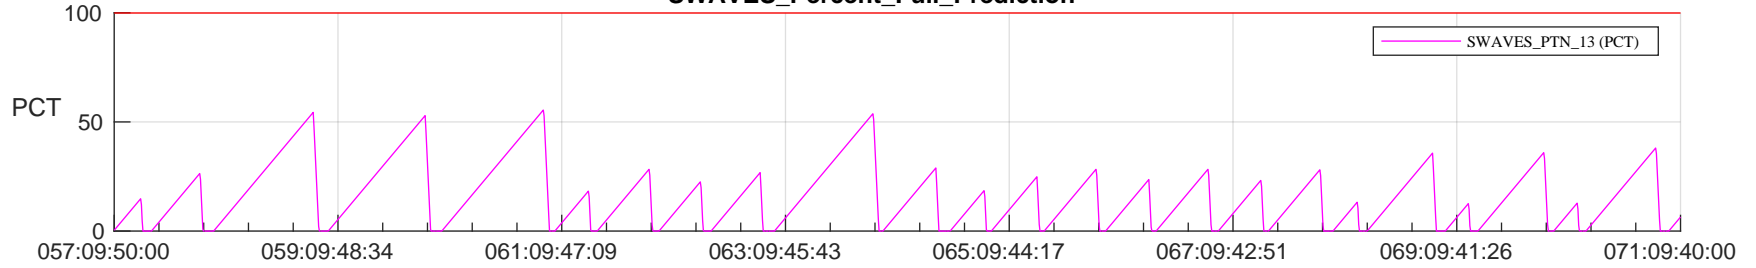

STEREO AHEAD SSR PCT Full Prediction

SWAVES_Percent_Full_Prediction

IMPACT_Percent_Full_Prediction

PLASTIC_Percent_Full_Prediction

Spacecraft_DownLink_Rate

Ground Time (2024:057:09:50:00.000 -2024:071:09:40:00.000)