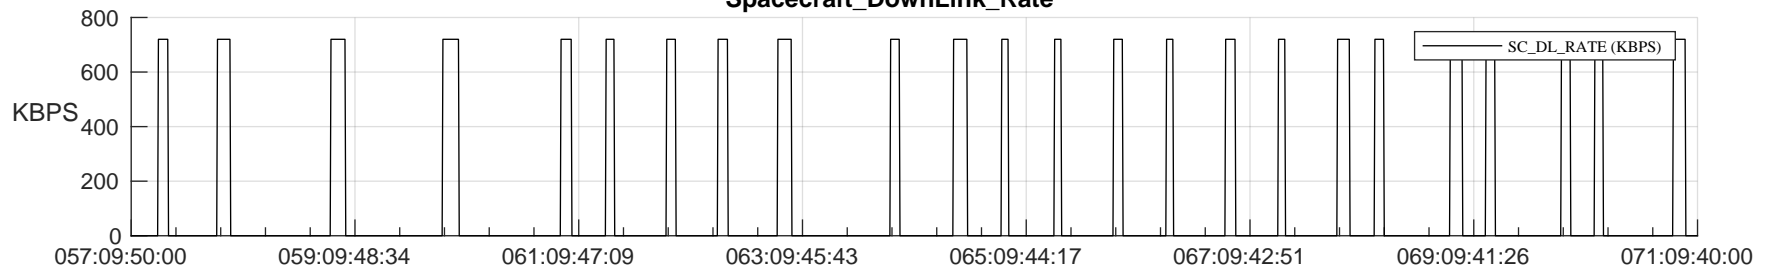

STEREO AHEAD SSR PCT Full Prediction

SWAVES_Percent_Full_Prediction

IMPACT_Percent_Full_Prediction

PLASTIC_Percent_Full_Prediction

Spacecraft_DownLink_Rate

Ground Time (2024:057:09:50:00.000 -2024:071:09:40:00.000)