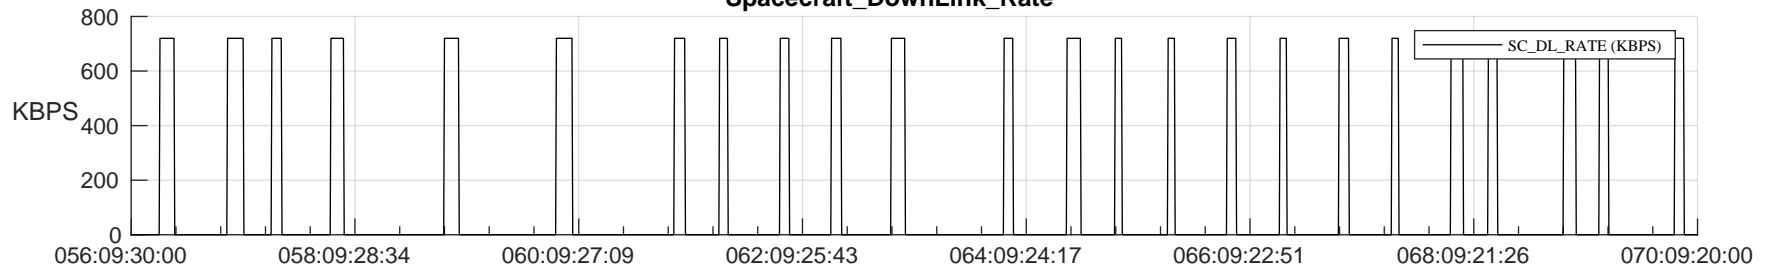

## SWAVES\_Percent\_Full\_Prediction

## Spacecraft\_DownLink\_Rate

Ground Time (2024:056:09:30:00.000 -2024:070:09:20:00.000)