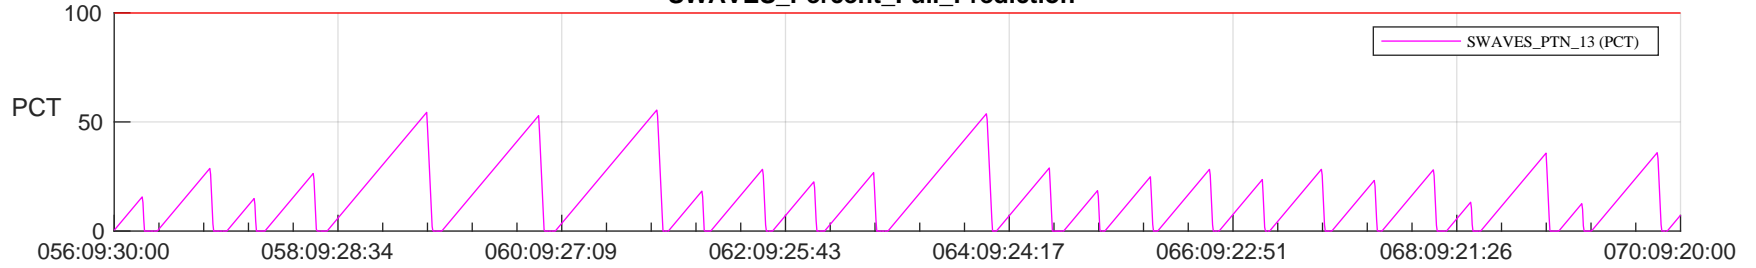

## SWAVES\_Percent\_Full\_Prediction

## Spacecraft\_DownLink\_Rate

Ground Time (2024:056:09:30:00.000 -2024:070:09:20:00.000)