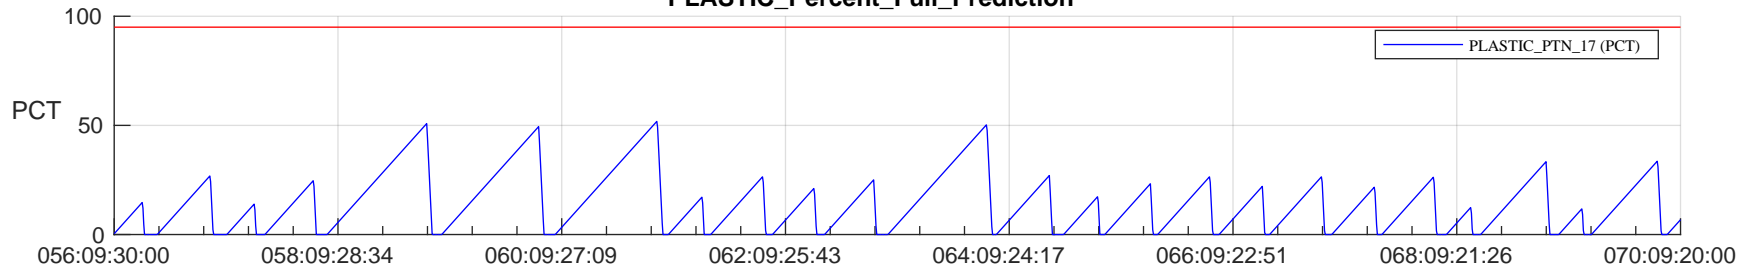

## SWAVES\_Percent\_Full\_Prediction

## Spacecraft\_DownLink\_Rate

Ground Time (2024:056:09:30:00.000 -2024:070:09:20:00.000)