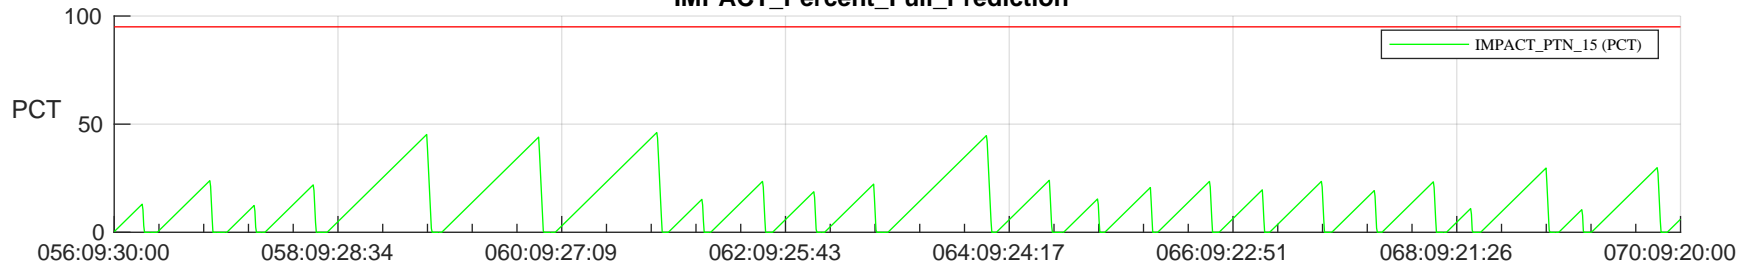

IMPACT_Percent_Full_Prediction