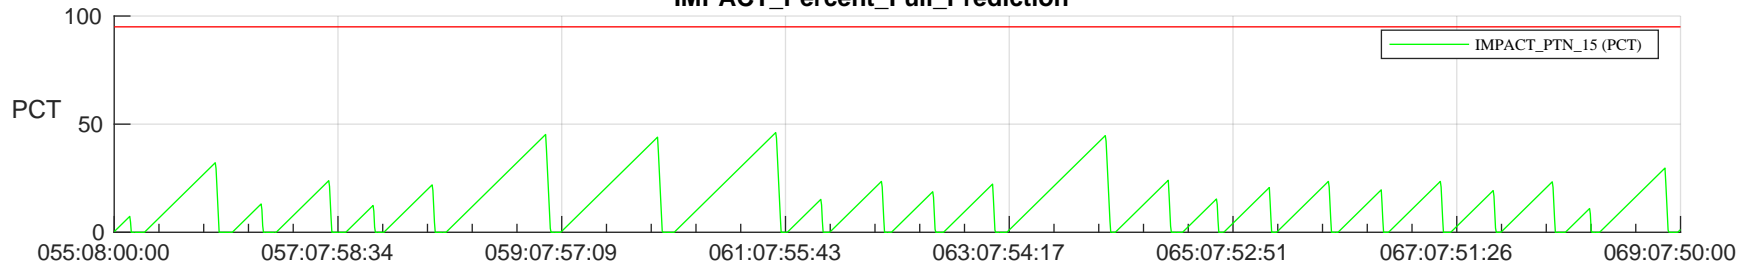

STEREO AHEAD SSR PCT Full Prediction

SWAVES_Percent_Full_Prediction

IMPACT_Percent_Full_Prediction

PLASTIC_Percent_Full_Prediction

Spacecraft_DownLink_Rate