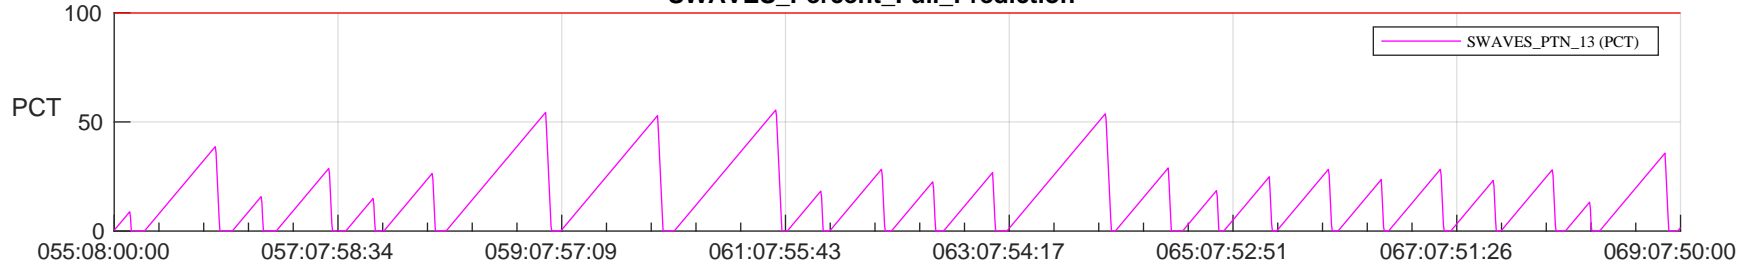

STEREO AHEAD SSR PCT Full Prediction

SWAVES_Percent_Full_Prediction

IMPACT_Percent_Full_Prediction

PLASTIC_Percent_Full_Prediction

Spacecraft_DownLink_Rate