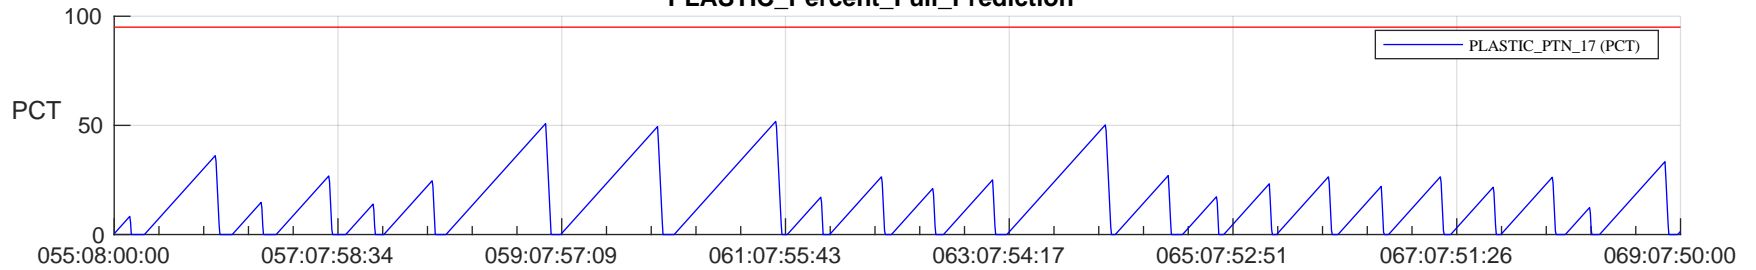

STEREO AHEAD SSR PCT Full Prediction

SWAVES_Percent_Full_Prediction

IMPACT_Percent_Full_Prediction

PLASTIC_Percent_Full_Prediction

Spacecraft_DownLink_Rate