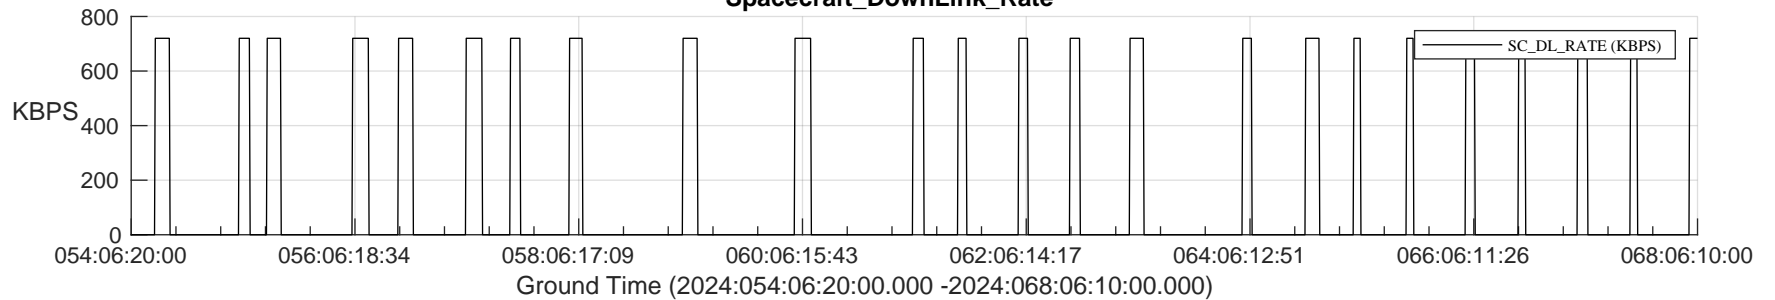

STEREO AHEAD SSR PCT Full Prediction

SWAVES_Percent_Full_Prediction

IMPACT_Percent_Full_Prediction

PLASTIC_Percent_Full_Prediction

Spacecraft_DownLink_Rate

Ground Time (2024:054:06:20:00.000 -2024:068:06:10:00.000)