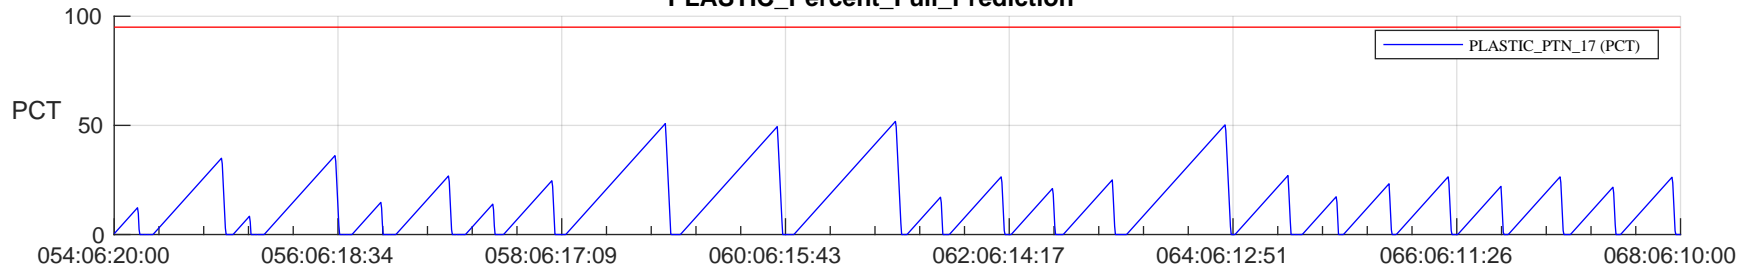

STEREO AHEAD SSR PCT Full Prediction

SWAVES_Percent_Full_Prediction

IMPACT_Percent_Full_Prediction

PLASTIC_Percent_Full_Prediction

Spacecraft_DownLink_Rate

Ground Time (2024:054:06:20:00.000 -2024:068:06:10:00.000)