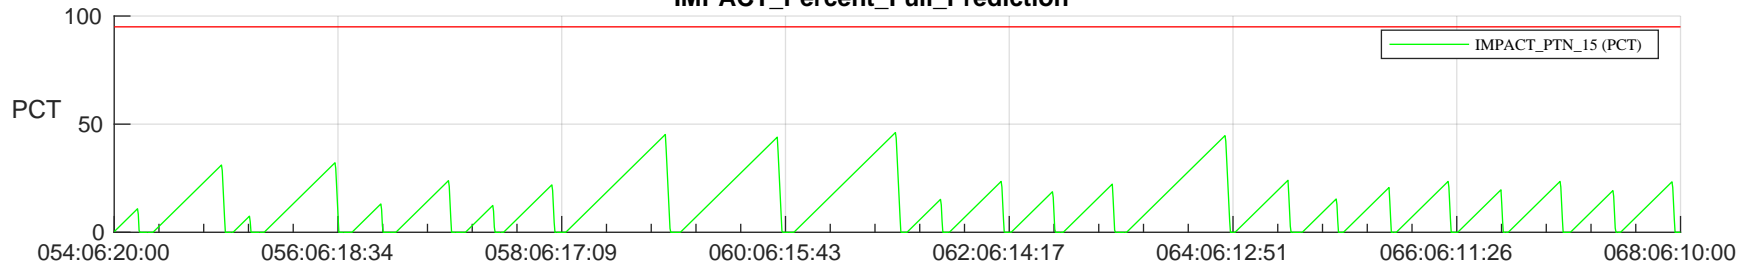

STEREO AHEAD SSR PCT Full Prediction

SWAVES_Percent_Full_Prediction

IMPACT_Percent_Full_Prediction

PLASTIC_Percent_Full_Prediction

Spacecraft_DownLink_Rate

Ground Time (2024:054:06:20:00.000 -2024:068:06:10:00.000)