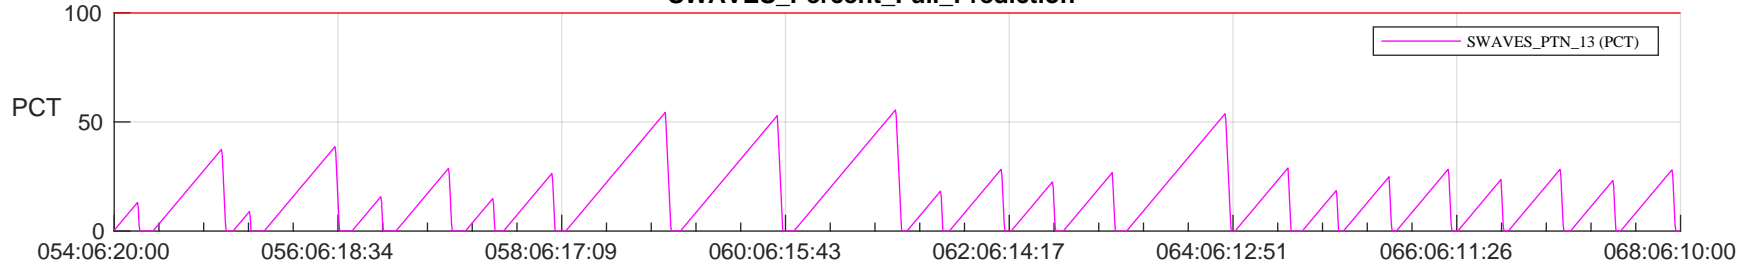

STEREO AHEAD SSR PCT Full Prediction

SWAVES_Percent_Full_Prediction

IMPACT_Percent_Full_Prediction

PLASTIC_Percent_Full_Prediction

Spacecraft_DownLink_Rate

Ground Time (2024:054:06:20:00.000 -2024:068:06:10:00.000)