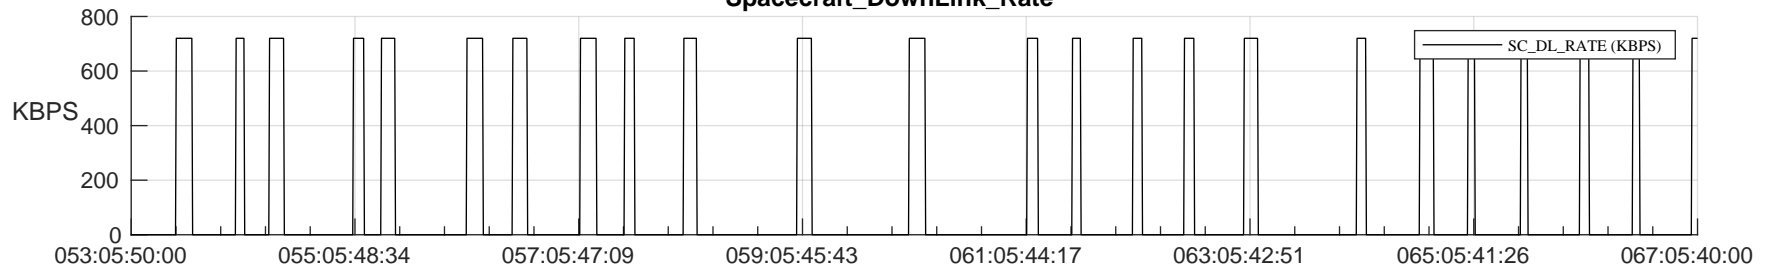

STEREO AHEAD SSR PCT Full Prediction

SWAVES_Percent_Full_Prediction

IMPACT_Percent_Full_Prediction

PLASTIC_Percent_Full_Prediction

Spacecraft_DownLink_Rate

Ground Time (2024:053:05:50:00.000 -2024:067:05:40:00.000)