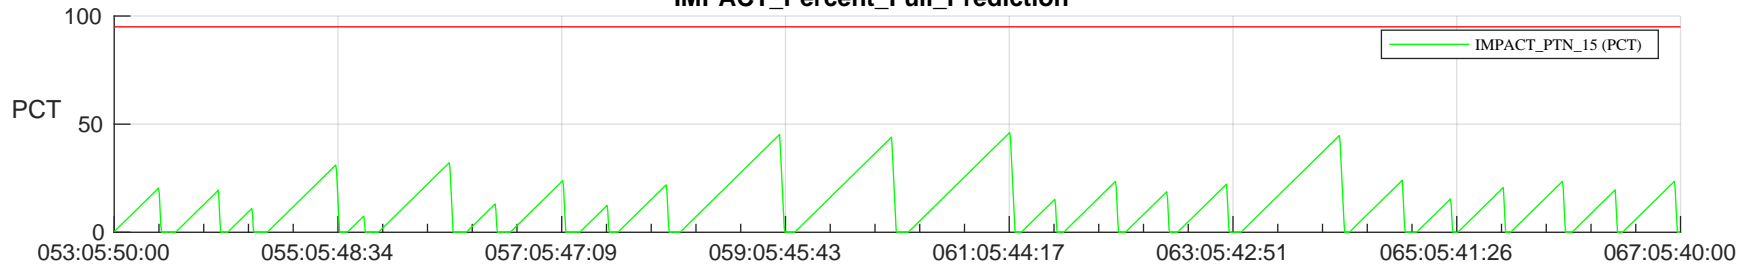

STEREO AHEAD SSR PCT Full Prediction

SWAVES_Percent_Full_Prediction

IMPACT_Percent_Full_Prediction

PLASTIC_Percent_Full_Prediction

Spacecraft_DownLink_Rate

Ground Time (2024:053:05:50:00.000 -2024:067:05:40:00.000)