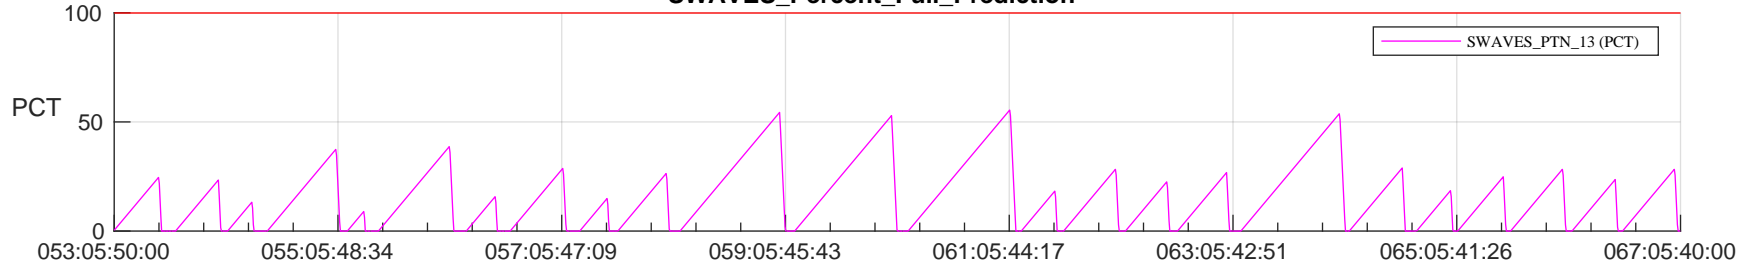

STEREO AHEAD SSR PCT Full Prediction

SWAVES_Percent_Full_Prediction

IMPACT_Percent_Full_Prediction

PLASTIC_Percent_Full_Prediction

Spacecraft_DownLink_Rate

Ground Time (2024:053:05:50:00.000 -2024:067:05:40:00.000)