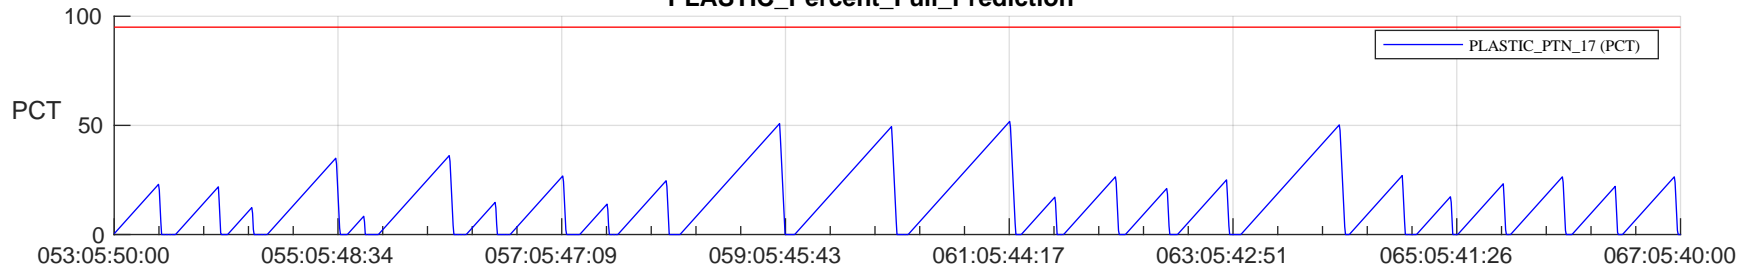

STEREO AHEAD SSR PCT Full Prediction

SWAVES_Percent_Full_Prediction

IMPACT_Percent_Full_Prediction

PLASTIC_Percent_Full_Prediction

Spacecraft_DownLink_Rate

Ground Time (2024:053:05:50:00.000 -2024:067:05:40:00.000)