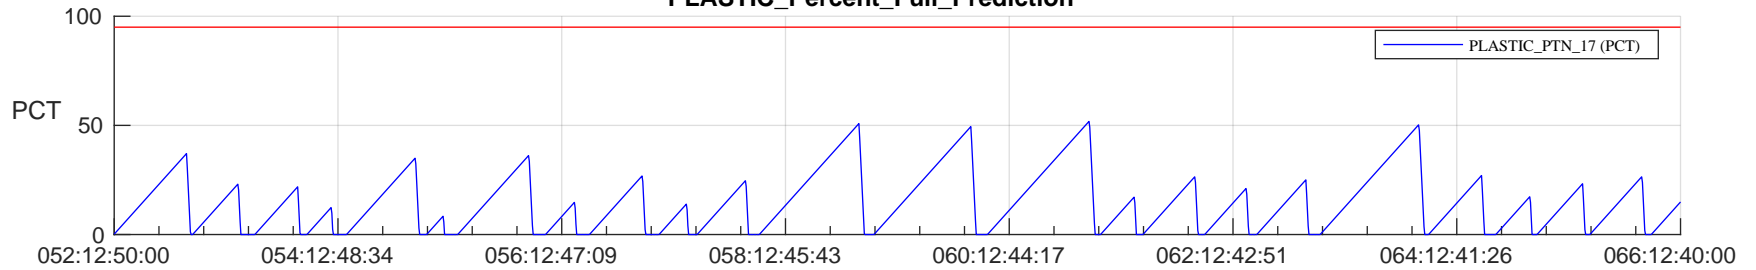

STEREO AHEAD SSR PCT Full Prediction

SWAVES_Percent_Full_Prediction

IMPACT_Percent_Full_Prediction

PLASTIC_Percent_Full_Prediction

Spacecraft_DownLink_Rate