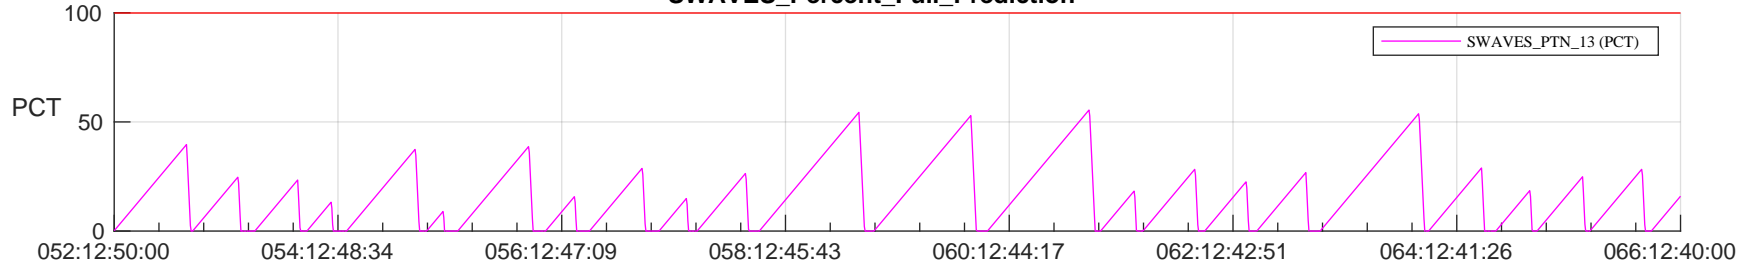

STEREO AHEAD SSR PCT Full Prediction

SWAVES_Percent_Full_Prediction

IMPACT_Percent_Full_Prediction

PLASTIC_Percent_Full_Prediction

Spacecraft_DownLink_Rate