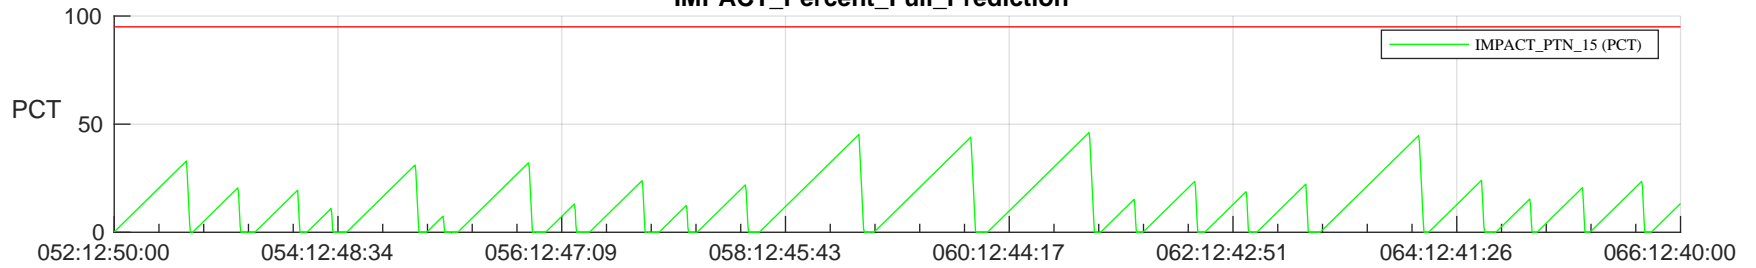

STEREO AHEAD SSR PCT Full Prediction

SWAVES_Percent_Full_Prediction

IMPACT_Percent_Full_Prediction

PLASTIC_Percent_Full_Prediction

Spacecraft_DownLink_Rate