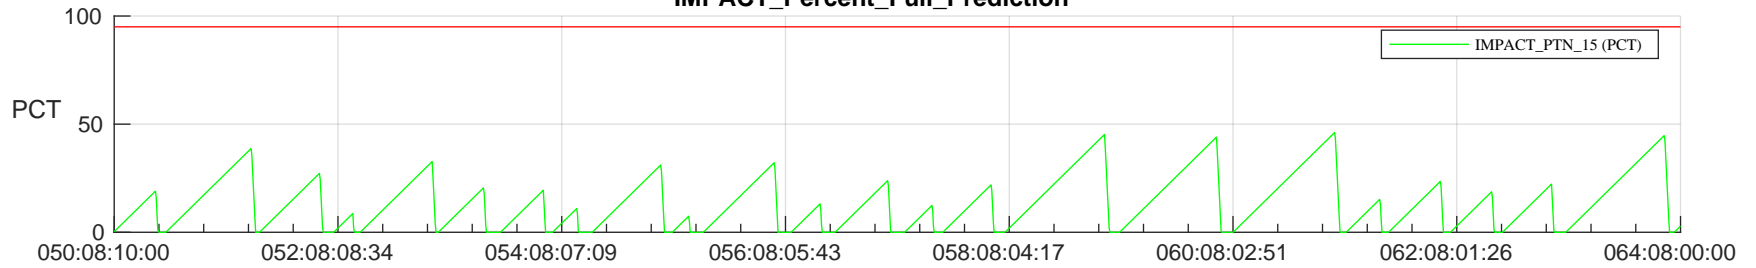

IMPACT_Percent_Full_Prediction