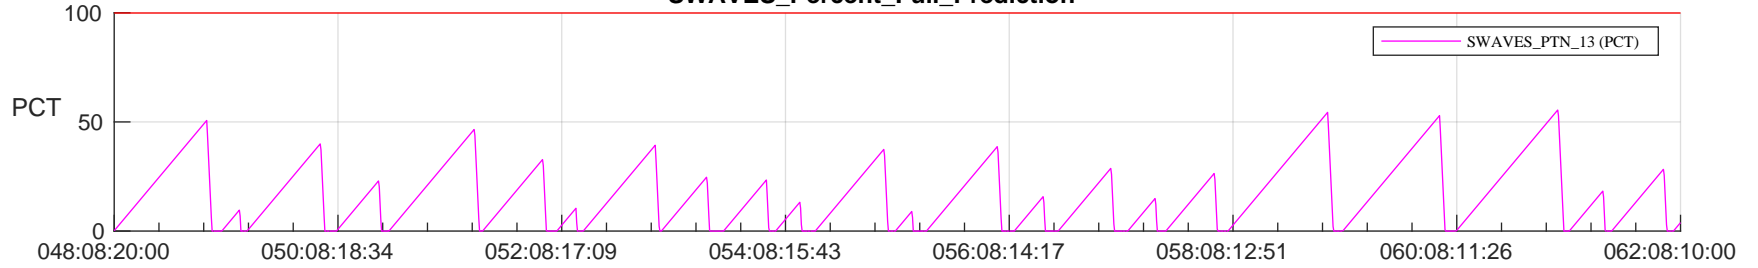

STEREO AHEAD SSR PCT Full Prediction

SWAVES_Percent_Full_Prediction

IMPACT_Percent_Full_Prediction

PLASTIC_Percent_Full_Prediction

Spacecraft_DownLink_Rate