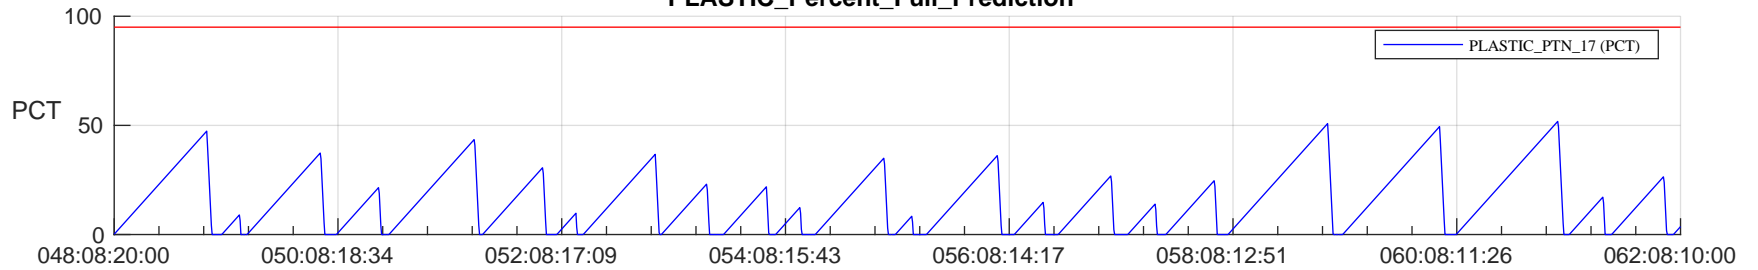

STEREO AHEAD SSR PCT Full Prediction

SWAVES_Percent_Full_Prediction

IMPACT_Percent_Full_Prediction

PLASTIC_Percent_Full_Prediction

Spacecraft_DownLink_Rate