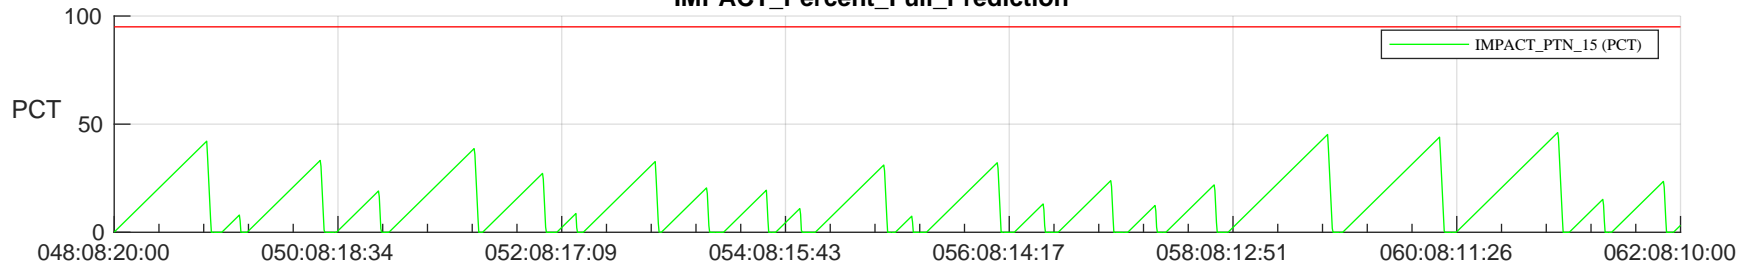

STEREO AHEAD SSR PCT Full Prediction

SWAVES_Percent_Full_Prediction

IMPACT_Percent_Full_Prediction

PLASTIC_Percent_Full_Prediction

Spacecraft_DownLink_Rate