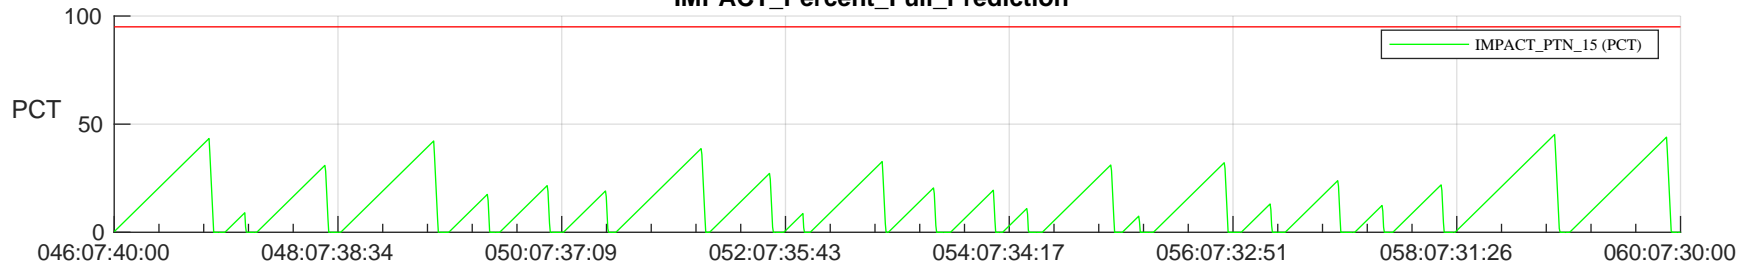

IMPACT_Percent_Full_Prediction