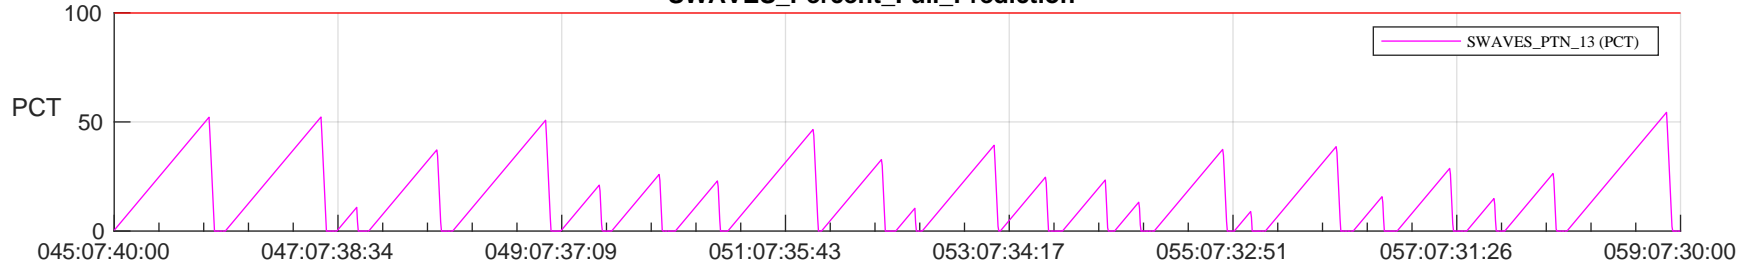

## SWAVES\_Percent\_Full\_Prediction

## Spacecraft\_DownLink\_Rate

Ground Time (2024:045:07:40:00.000 -2024:059:07:30:00.000)