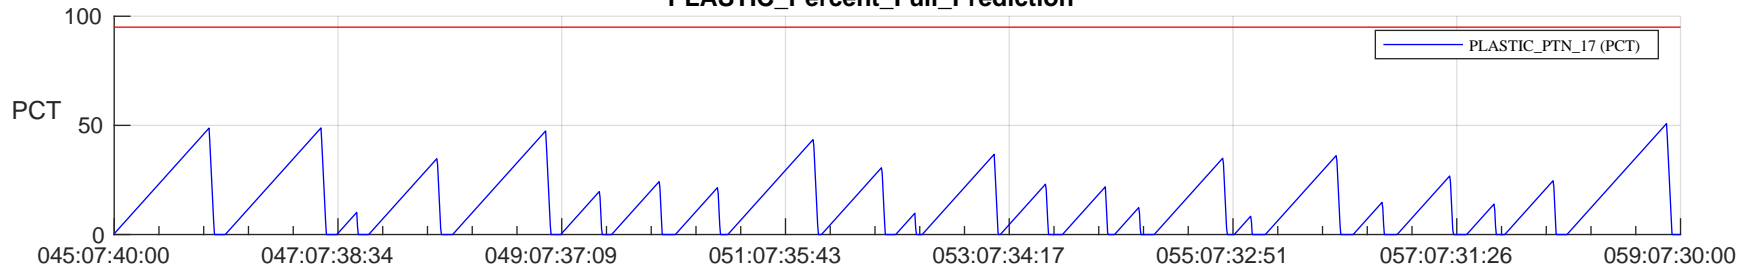

## SWAVES\_Percent\_Full\_Prediction

## Spacecraft\_DownLink\_Rate

Ground Time (2024:045:07:40:00.000 -2024:059:07:30:00.000)