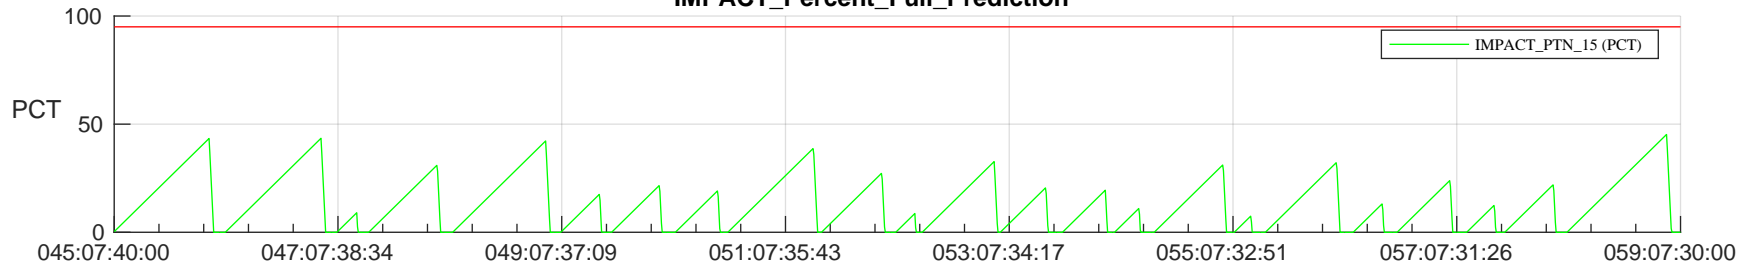

IMPACT_Percent_Full_Prediction