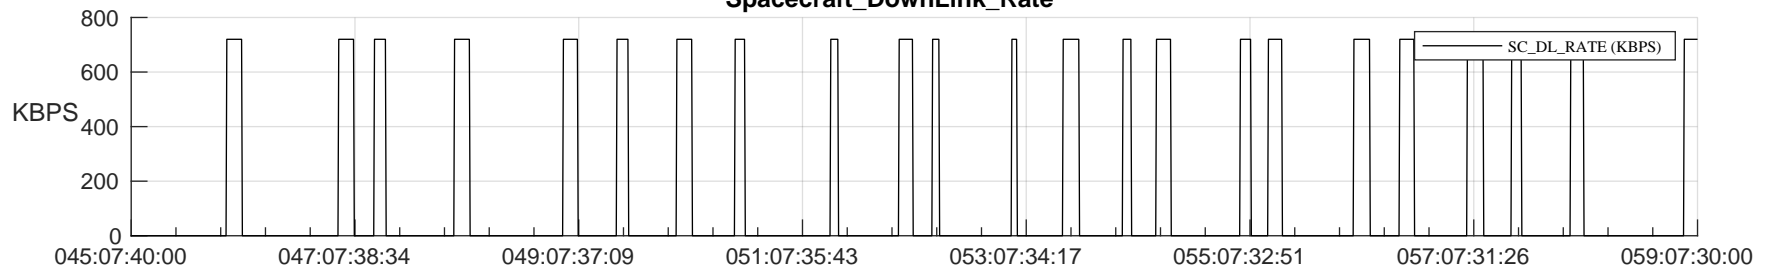

## SWAVES\_Percent\_Full\_Prediction

## Spacecraft\_DownLink\_Rate

Ground Time (2024:045:07:40:00.000 -2024:059:07:30:00.000)