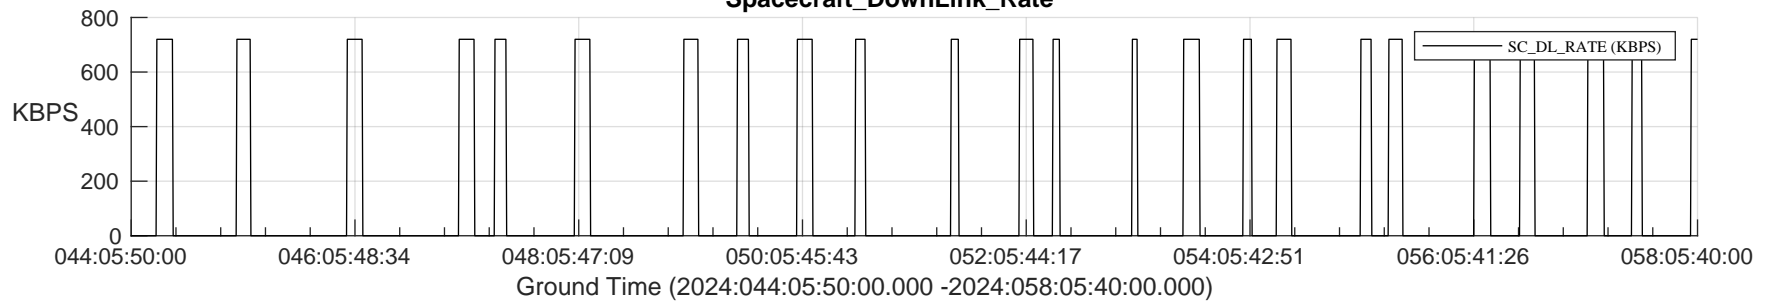

STEREO AHEAD SSR PCT Full Prediction

SWAVES_Percent_Full_Prediction

IMPACT_Percent_Full_Prediction

PLASTIC_Percent_Full_Prediction

Spacecraft_DownLink_Rate

/disks/d81/project/stereo/mops/assessment/ahead/automation/output/engdump/yesterdaily/ahead_ssr_predict_2024_044.csv