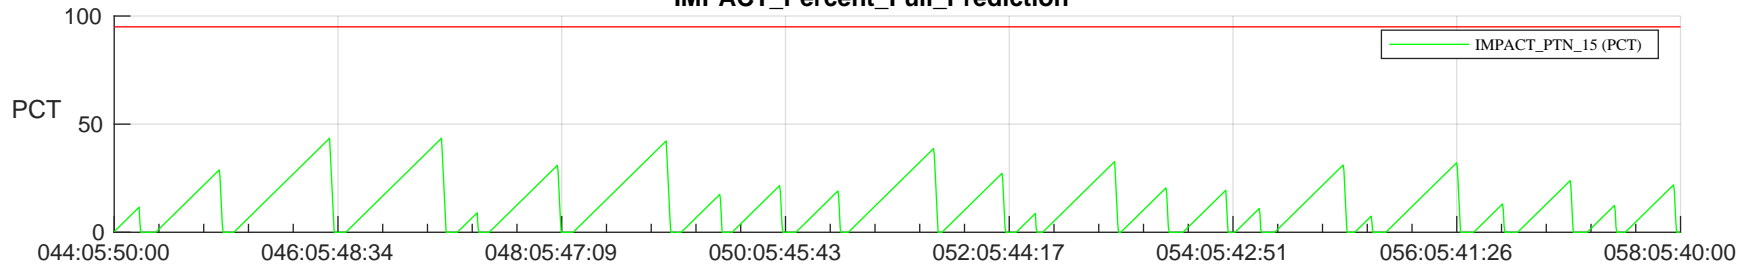

STEREO AHEAD SSR PCT Full Prediction

SWAVES_Percent_Full_Prediction

IMPACT_Percent_Full_Prediction

PLASTIC_Percent_Full_Prediction

Spacecraft_DownLink_Rate

/disks/d81/project/stereo/mops/assessment/ahead/automation/output/engdump/yesterdaily/ahead_ssr_predict_2024_044.csv