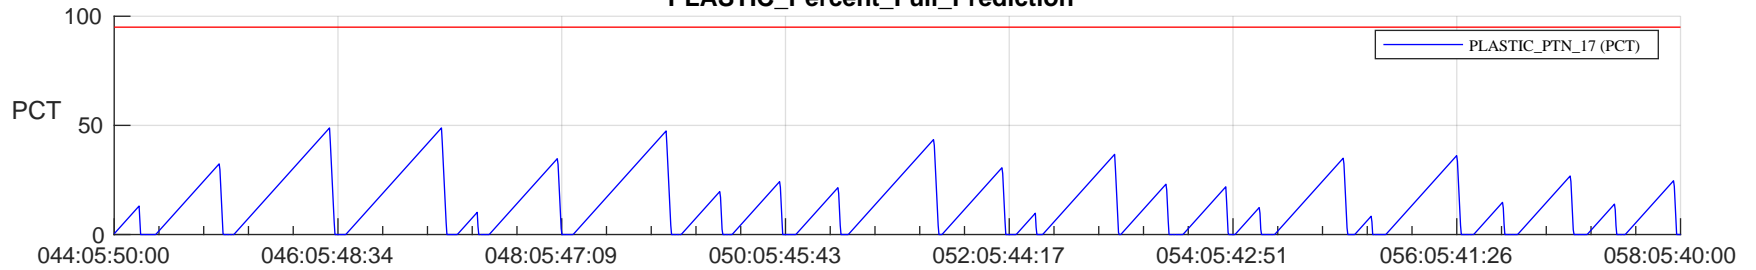

STEREO AHEAD SSR PCT Full Prediction

SWAVES_Percent_Full_Prediction

IMPACT_Percent_Full_Prediction

PLASTIC_Percent_Full_Prediction

Spacecraft_DownLink_Rate

/disks/d81/project/stereo/mops/assessment/ahead/automation/output/engdump/yesterdaily/ahead_ssr_predict_2024_044.csv