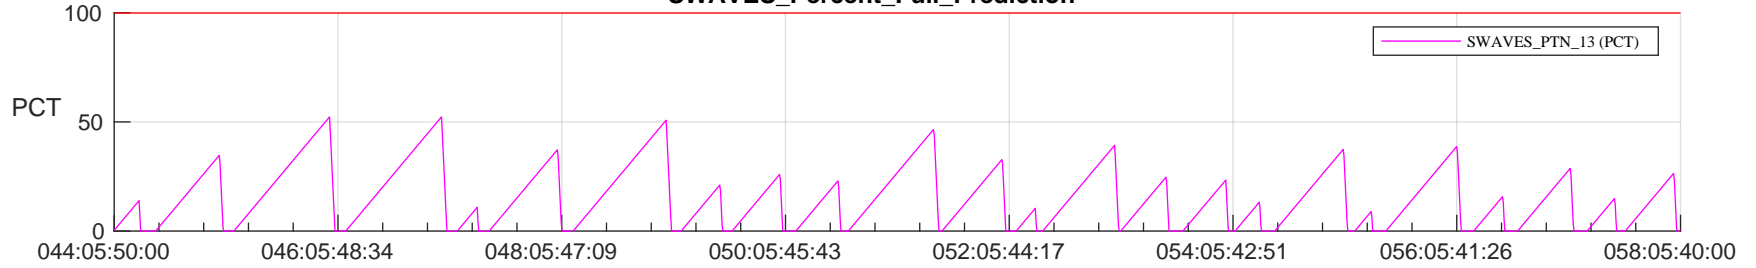

STEREO AHEAD SSR PCT Full Prediction

SWAVES_Percent_Full_Prediction

IMPACT_Percent_Full_Prediction

PLASTIC_Percent_Full_Prediction

Spacecraft_DownLink_Rate

/disks/d81/project/stereo/mops/assessment/ahead/automation/output/engdump/yesterdaily/ahead_ssr_predict_2024_044.csv