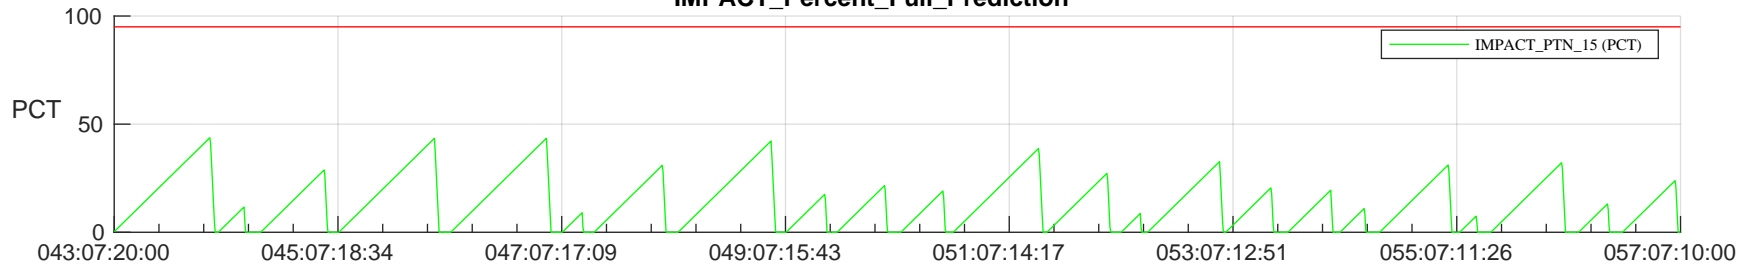

IMPACT_Percent_Full_Prediction