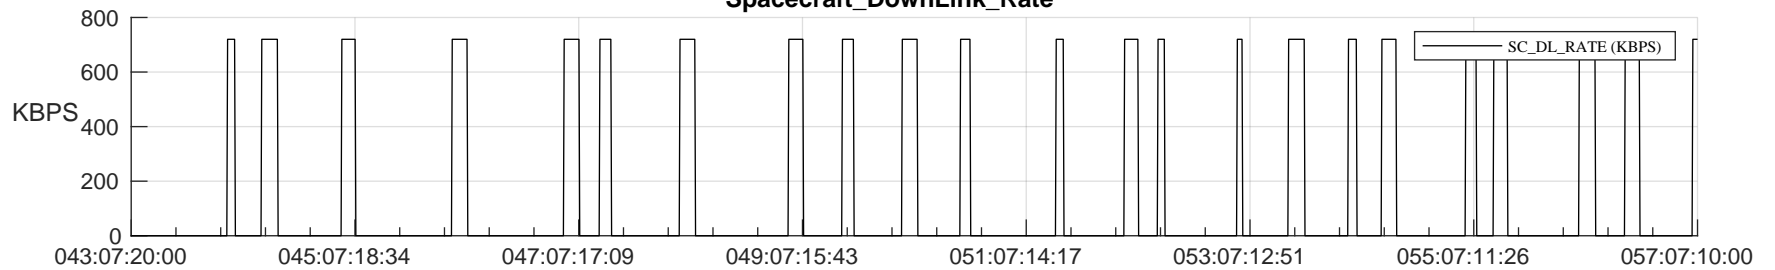

## SWAVES\_Percent\_Full\_Prediction

## Spacecraft\_DownLink\_Rate

Ground Time (2024:043:07:20:00.000 -2024:057:07:10:00.000)