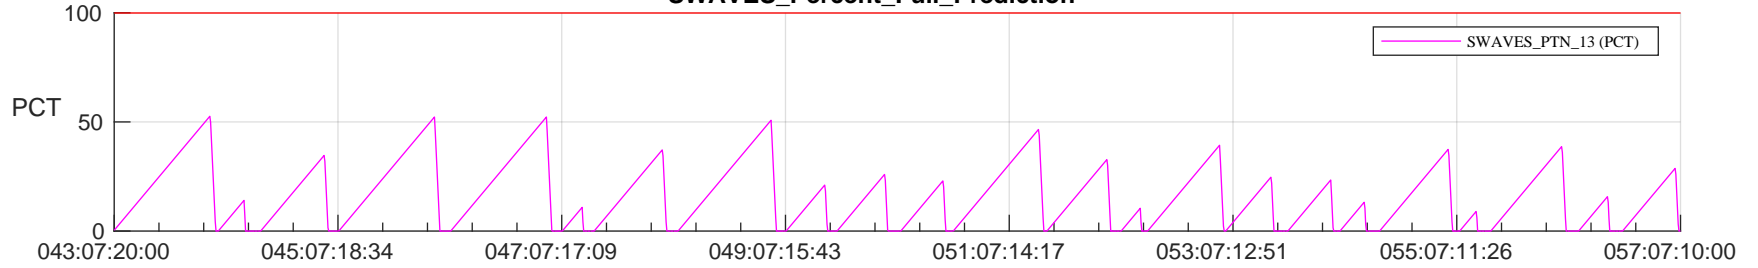

# STEREO AHEAD SSR PCT Full Prediction

## SWAVES\_Percent\_Full\_Prediction

## Spacecraft\_DownLink\_Rate

Ground Time (2024:043:07:20:00.000 -2024:057:07:10:00.000)