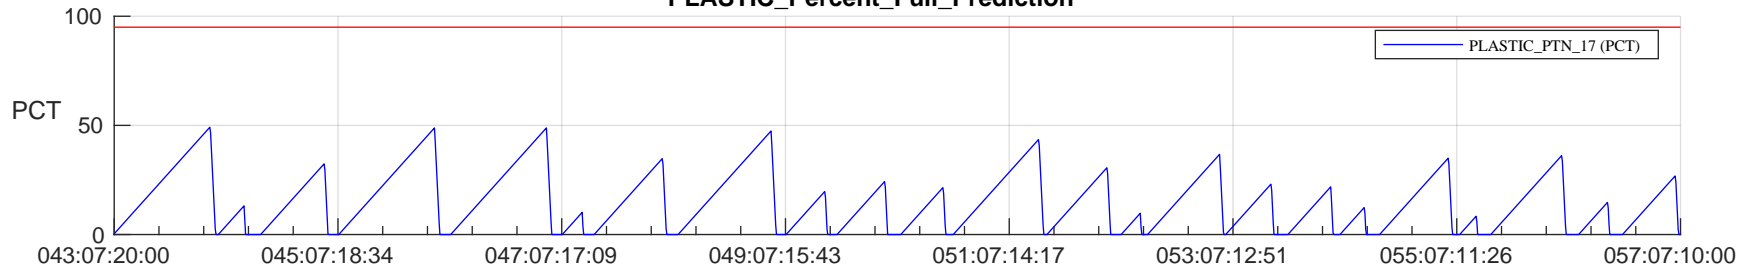

## SWAVES\_Percent\_Full\_Prediction

## Spacecraft\_DownLink\_Rate

Ground Time (2024:043:07:20:00.000 -2024:057:07:10:00.000)