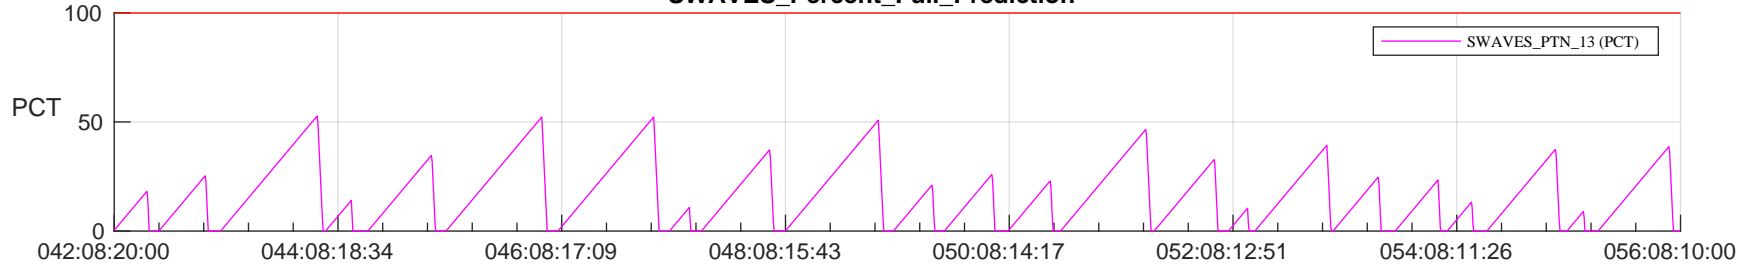

STEREO AHEAD SSR PCT Full Prediction

SWAVES_Percent_Full_Prediction

IMPACT_Percent_Full_Prediction

PLASTIC_Percent_Full_Prediction

Spacecraft_DownLink_Rate