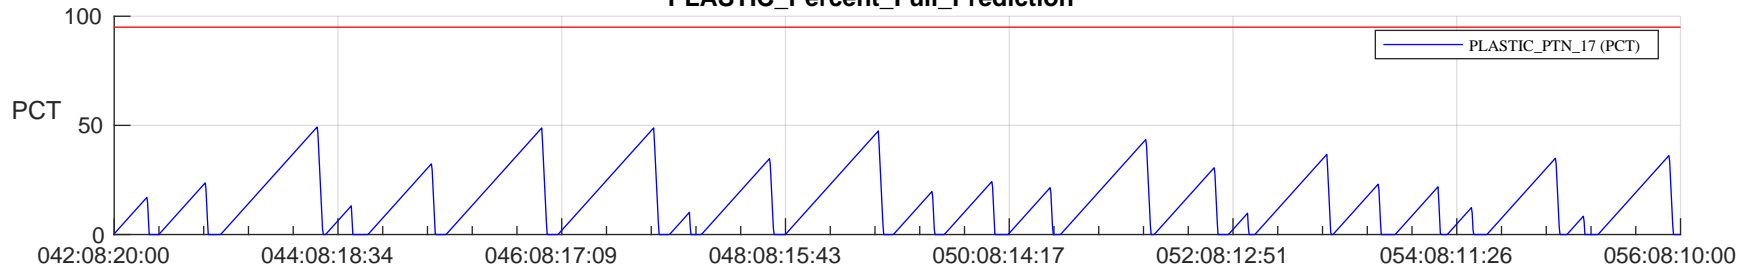

STEREO AHEAD SSR PCT Full Prediction

SWAVES_Percent_Full_Prediction

IMPACT_Percent_Full_Prediction

PLASTIC_Percent_Full_Prediction

Spacecraft_DownLink_Rate