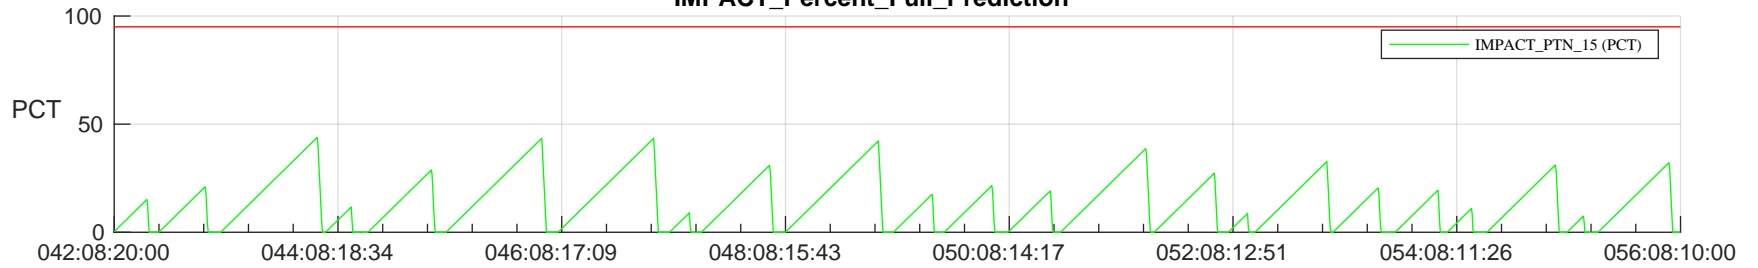

STEREO AHEAD SSR PCT Full Prediction

SWAVES_Percent_Full_Prediction

IMPACT_Percent_Full_Prediction

PLASTIC_Percent_Full_Prediction

Spacecraft_DownLink_Rate