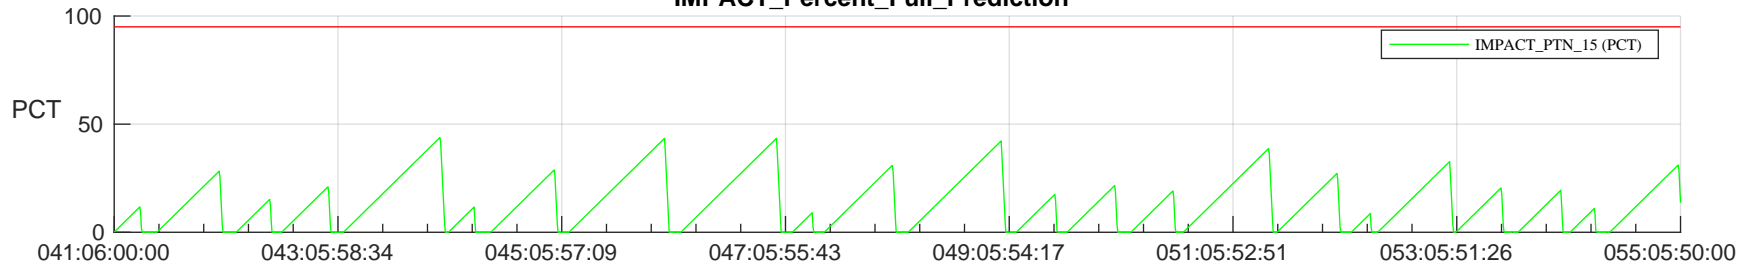

STEREO AHEAD SSR PCT Full Prediction

SWAVES_Percent_Full_Prediction

IMPACT_Percent_Full_Prediction

PLASTIC_Percent_Full_Prediction

Spacecraft_DownLink_Rate