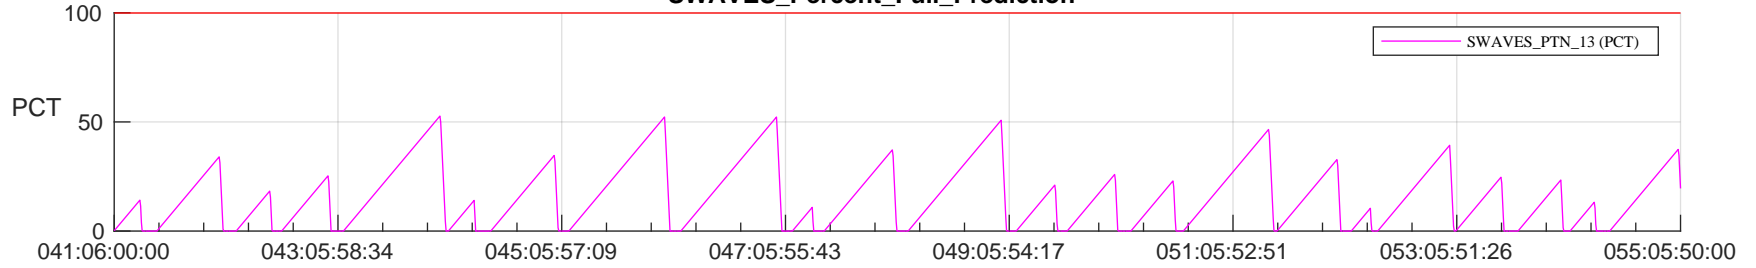

STEREO AHEAD SSR PCT Full Prediction

SWAVES_Percent_Full_Prediction

IMPACT_Percent_Full_Prediction

PLASTIC_Percent_Full_Prediction

Spacecraft_DownLink_Rate