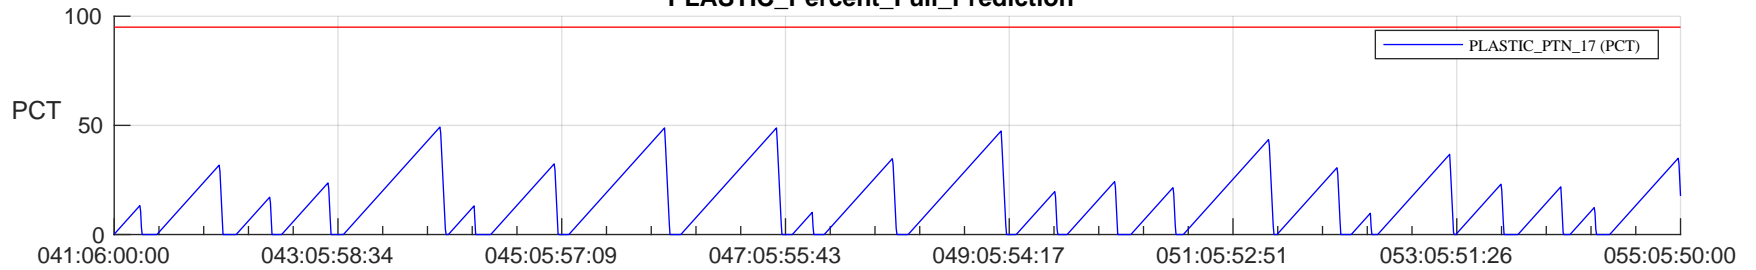

STEREO AHEAD SSR PCT Full Prediction

SWAVES_Percent_Full_Prediction

IMPACT_Percent_Full_Prediction

PLASTIC_Percent_Full_Prediction

Spacecraft_DownLink_Rate