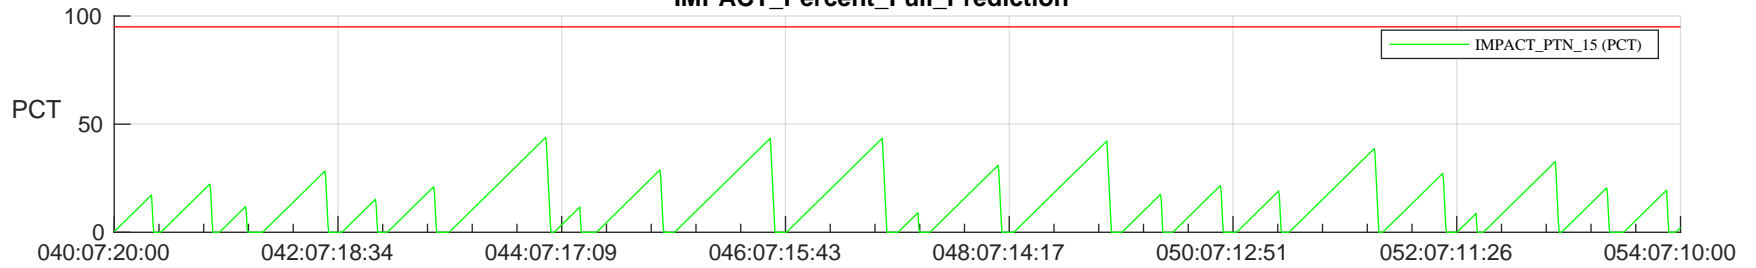

STEREO AHEAD SSR PCT Full Prediction

SWAVES_Percent_Full_Prediction

IMPACT_Percent_Full_Prediction

PLASTIC_Percent_Full_Prediction

Spacecraft_DownLink_Rate