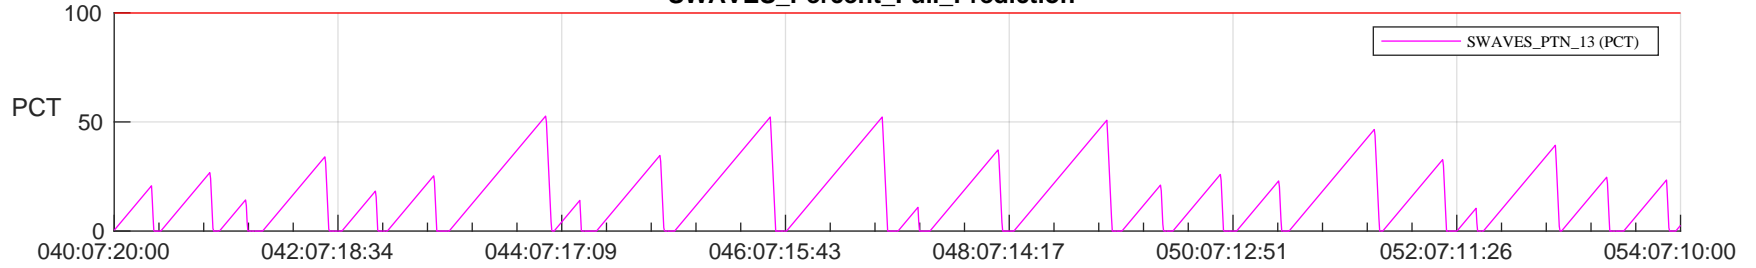

STEREO AHEAD SSR PCT Full Prediction

SWAVES_Percent_Full_Prediction

IMPACT_Percent_Full_Prediction

PLASTIC_Percent_Full_Prediction

Spacecraft_DownLink_Rate