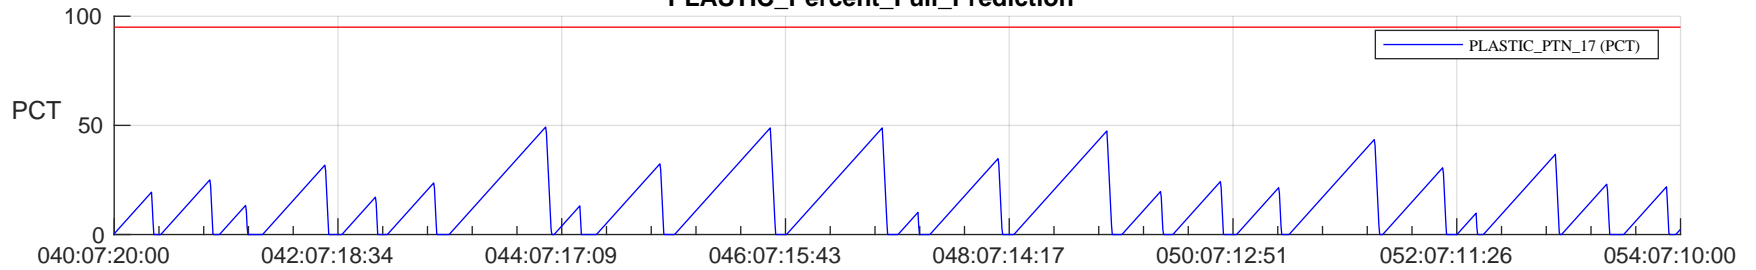

STEREO AHEAD SSR PCT Full Prediction

SWAVES_Percent_Full_Prediction

IMPACT_Percent_Full_Prediction

PLASTIC_Percent_Full_Prediction

Spacecraft_DownLink_Rate