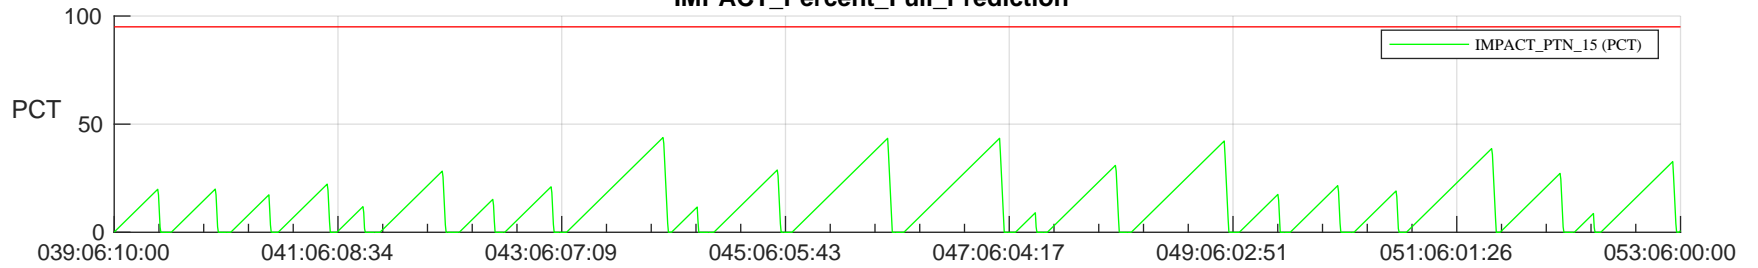

STEREO AHEAD SSR PCT Full Prediction

SWAVES_Percent_Full_Prediction

IMPACT_Percent_Full_Prediction

PLASTIC_Percent_Full_Prediction

Spacecraft_DownLink_Rate

Ground Time (2024:039:06:10:00.000 -2024:053:06:00:00.000)