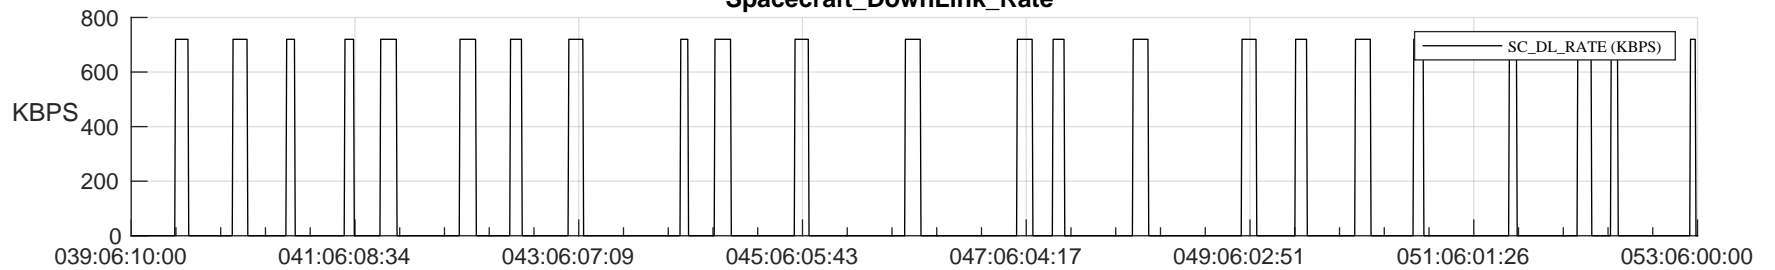

STEREO AHEAD SSR PCT Full Prediction

SWAVES_Percent_Full_Prediction

IMPACT_Percent_Full_Prediction

PLASTIC_Percent_Full_Prediction

Spacecraft_DownLink_Rate

Ground Time (2024:039:06:10:00.000 -2024:053:06:00:00.000)