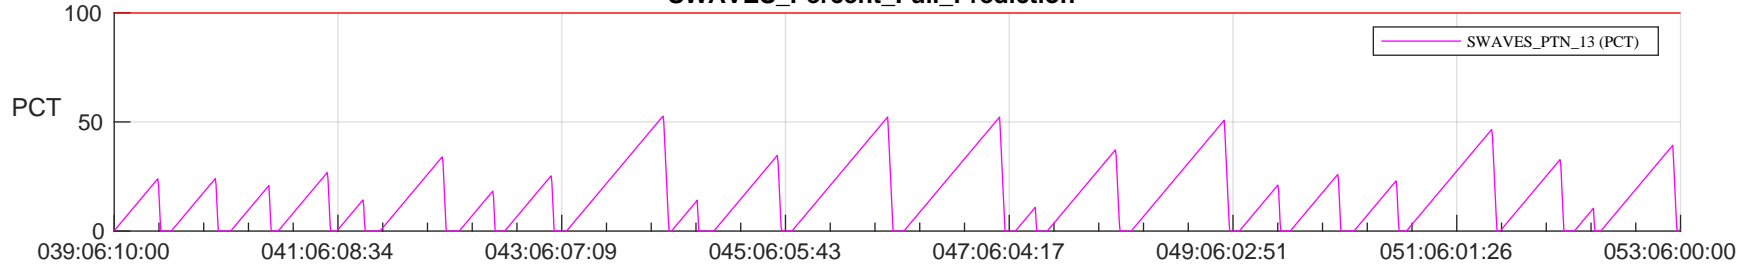

STEREO AHEAD SSR PCT Full Prediction

SWAVES_Percent_Full_Prediction

IMPACT_Percent_Full_Prediction

PLASTIC_Percent_Full_Prediction

Spacecraft_DownLink_Rate

Ground Time (2024:039:06:10:00.000 -2024:053:06:00:00.000)