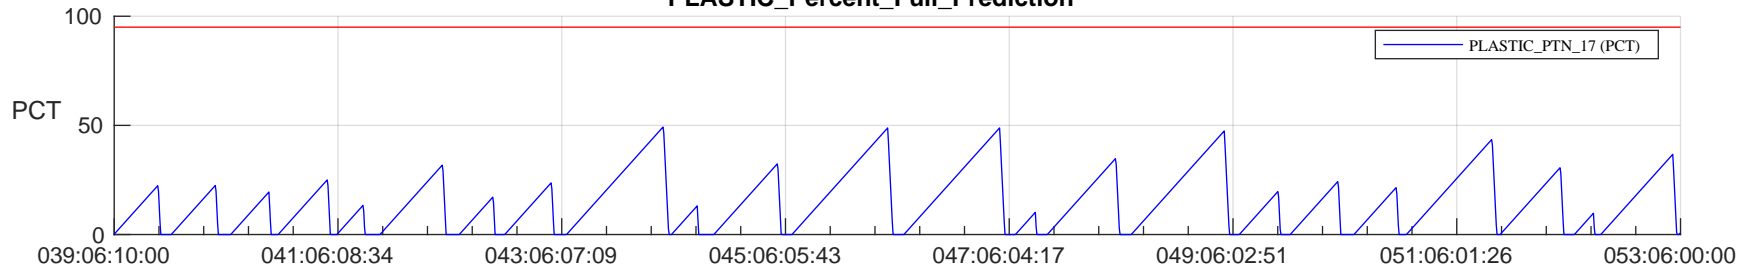

STEREO AHEAD SSR PCT Full Prediction

SWAVES_Percent_Full_Prediction

IMPACT_Percent_Full_Prediction

PLASTIC_Percent_Full_Prediction

Spacecraft_DownLink_Rate

Ground Time (2024:039:06:10:00.000 -2024:053:06:00:00.000)