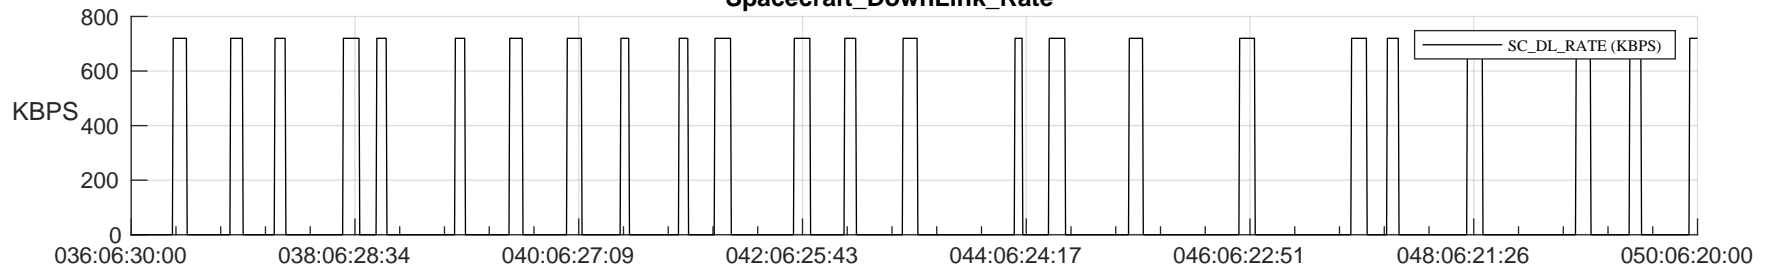

STEREO AHEAD SSR PCT Full Prediction

SWAVES_Percent_Full_Prediction

IMPACT_Percent_Full_Prediction

PLASTIC_Percent_Full_Prediction

Spacecraft_DownLink_Rate

Ground Time (2024:036:06:30:00.000 -2024:050:06:20:00.000)