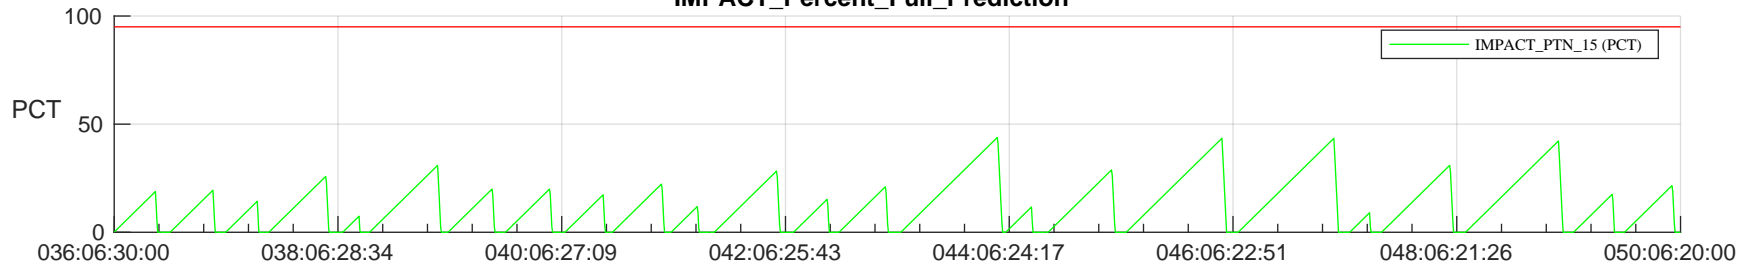

STEREO AHEAD SSR PCT Full Prediction

SWAVES_Percent_Full_Prediction

IMPACT_Percent_Full_Prediction

PLASTIC_Percent_Full_Prediction

Spacecraft_DownLink_Rate

Ground Time (2024:036:06:30:00.000 -2024:050:06:20:00.000)