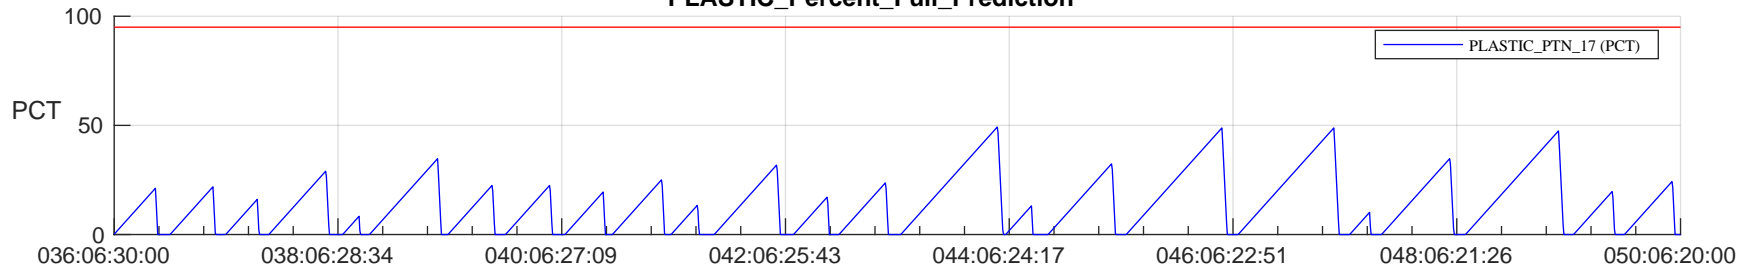

STEREO AHEAD SSR PCT Full Prediction

SWAVES_Percent_Full_Prediction

IMPACT_Percent_Full_Prediction

PLASTIC_Percent_Full_Prediction

Spacecraft_DownLink_Rate

Ground Time (2024:036:06:30:00.000 -2024:050:06:20:00.000)