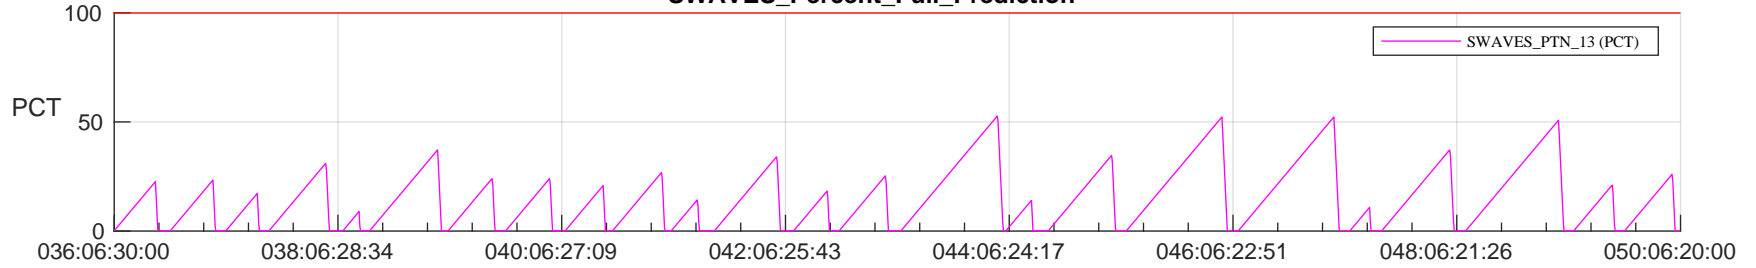

STEREO AHEAD SSR PCT Full Prediction

SWAVES_Percent_Full_Prediction

IMPACT_Percent_Full_Prediction

PLASTIC_Percent_Full_Prediction

Spacecraft_DownLink_Rate

Ground Time (2024:036:06:30:00.000 -2024:050:06:20:00.000)