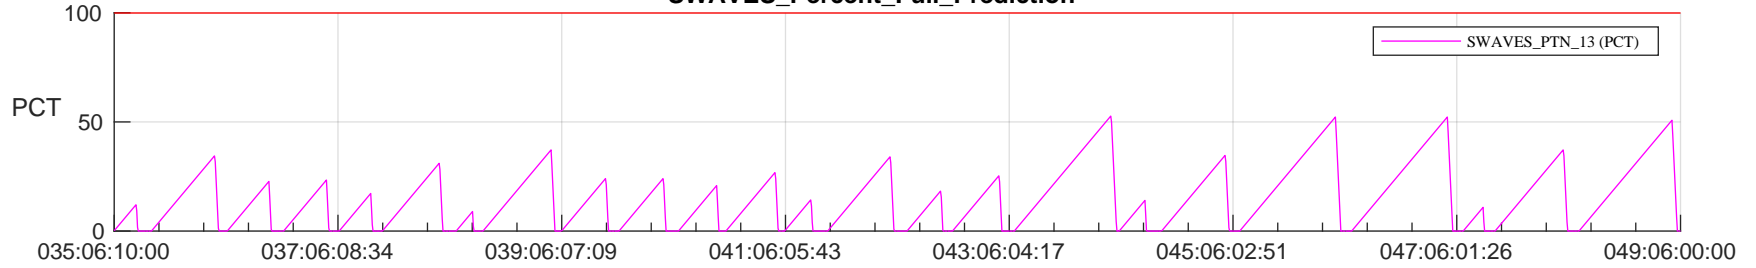

STEREO AHEAD SSR PCT Full Prediction

SWAVES_Percent_Full_Prediction

IMPACT_Percent_Full_Prediction

PLASTIC_Percent_Full_Prediction

Spacecraft_DownLink_Rate

Ground Time (2024:035:06:10:00.000 -2024:049:06:00:00.000)