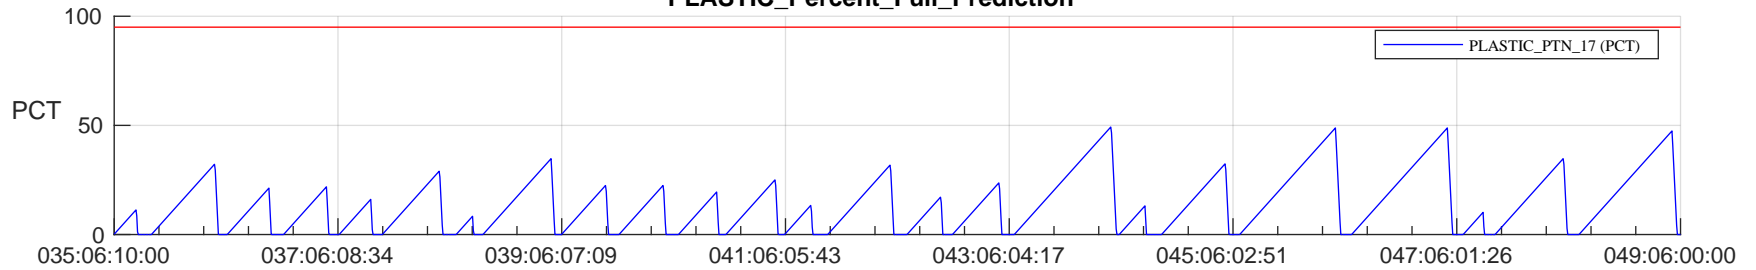

STEREO AHEAD SSR PCT Full Prediction

SWAVES_Percent_Full_Prediction

IMPACT_Percent_Full_Prediction

PLASTIC_Percent_Full_Prediction

Spacecraft_DownLink_Rate

Ground Time (2024:035:06:10:00.000 -2024:049:06:00:00.000)