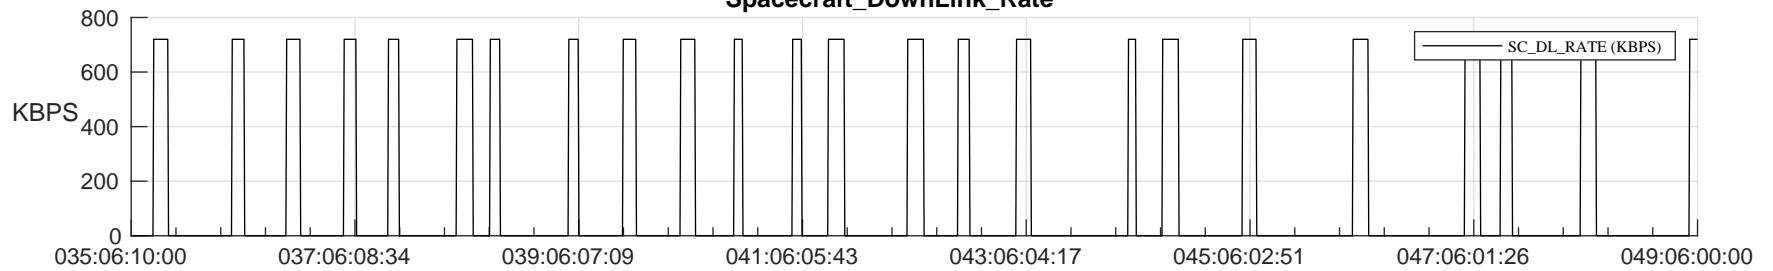

STEREO AHEAD SSR PCT Full Prediction

SWAVES_Percent_Full_Prediction

IMPACT_Percent_Full_Prediction

PLASTIC_Percent_Full_Prediction

Spacecraft_DownLink_Rate

Ground Time (2024:035:06:10:00.000 -2024:049:06:00:00.000)