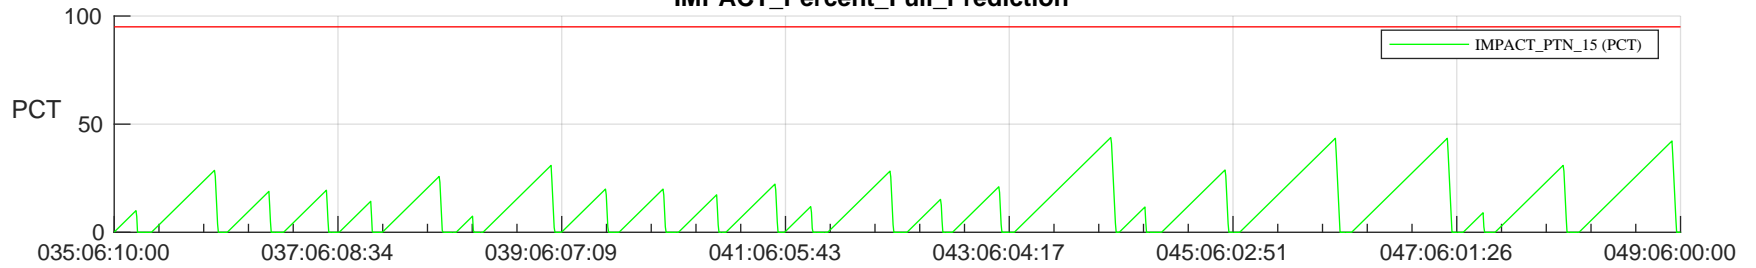

STEREO AHEAD SSR PCT Full Prediction

SWAVES_Percent_Full_Prediction

IMPACT_Percent_Full_Prediction

PLASTIC_Percent_Full_Prediction

Spacecraft_DownLink_Rate

Ground Time (2024:035:06:10:00.000 -2024:049:06:00:00.000)