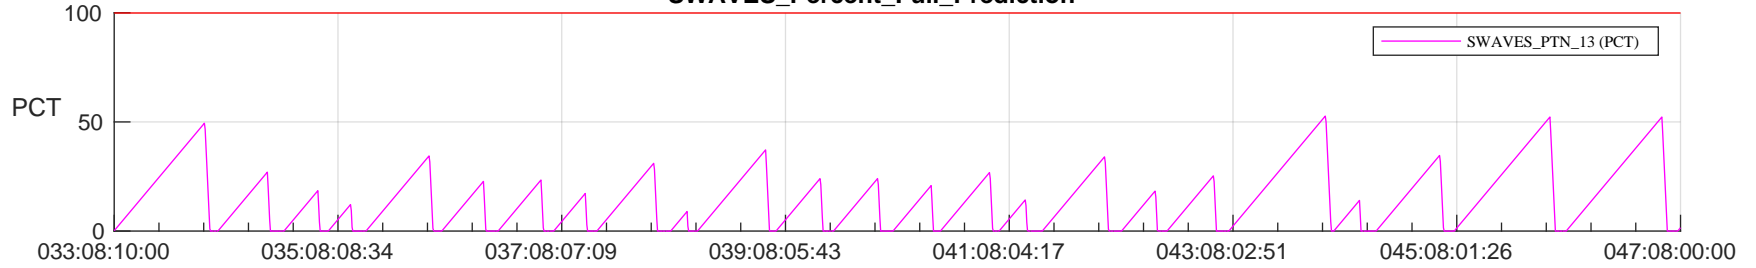

STEREO AHEAD SSR PCT Full Prediction

SWAVES_Percent_Full_Prediction

IMPACT_Percent_Full_Prediction

PLASTIC_Percent_Full_Prediction

Spacecraft_DownLink_Rate

Ground Time (2024:033:08:10:00.000 -2024:047:08:00:00.000)