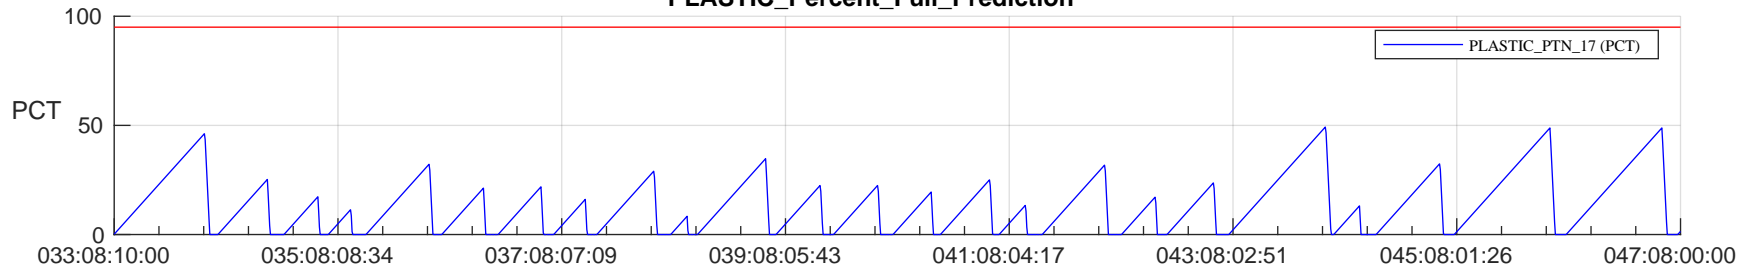

STEREO AHEAD SSR PCT Full Prediction

SWAVES_Percent_Full_Prediction

IMPACT_Percent_Full_Prediction

PLASTIC_Percent_Full_Prediction

Spacecraft_DownLink_Rate

Ground Time (2024:033:08:10:00.000 -2024:047:08:00:00.000)