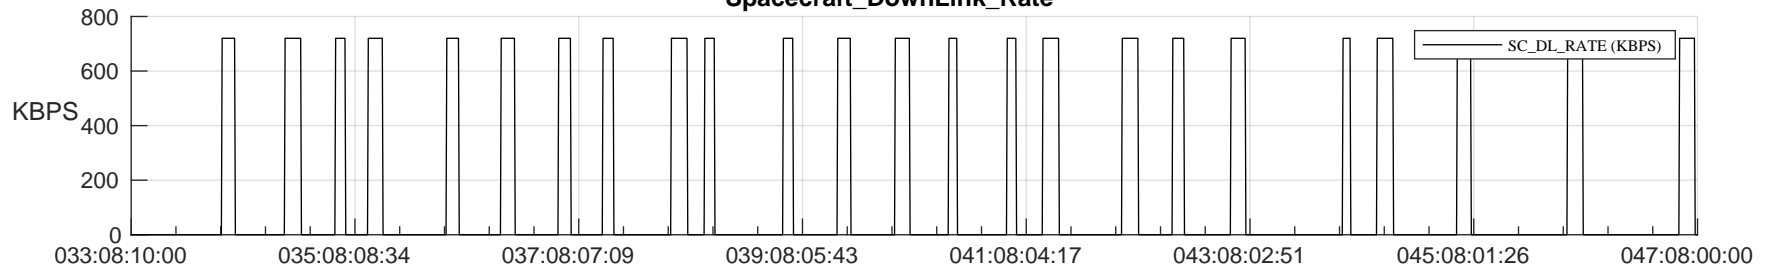

STEREO AHEAD SSR PCT Full Prediction

SWAVES_Percent_Full_Prediction

IMPACT_Percent_Full_Prediction

PLASTIC_Percent_Full_Prediction

Spacecraft_DownLink_Rate

Ground Time (2024:033:08:10:00.000 -2024:047:08:00:00.000)