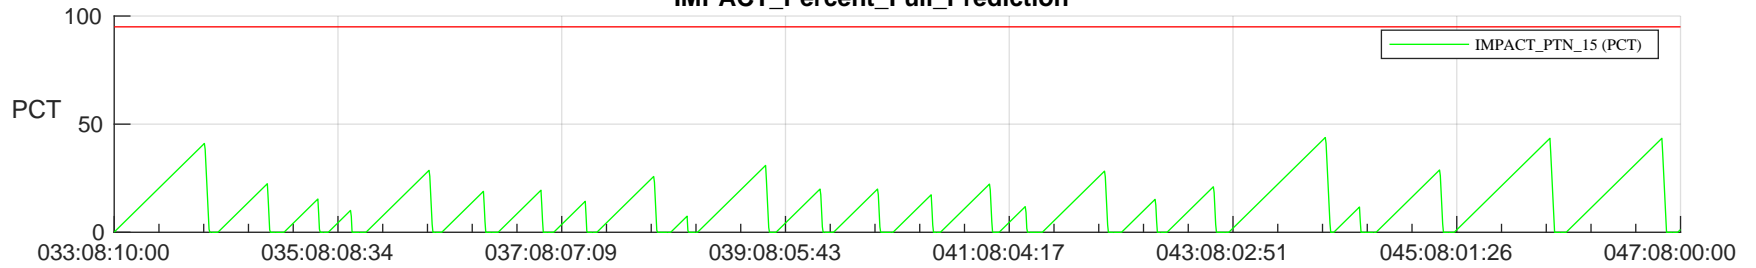

STEREO AHEAD SSR PCT Full Prediction

SWAVES_Percent_Full_Prediction

IMPACT_Percent_Full_Prediction

PLASTIC_Percent_Full_Prediction

Spacecraft_DownLink_Rate

Ground Time (2024:033:08:10:00.000 -2024:047:08:00:00.000)