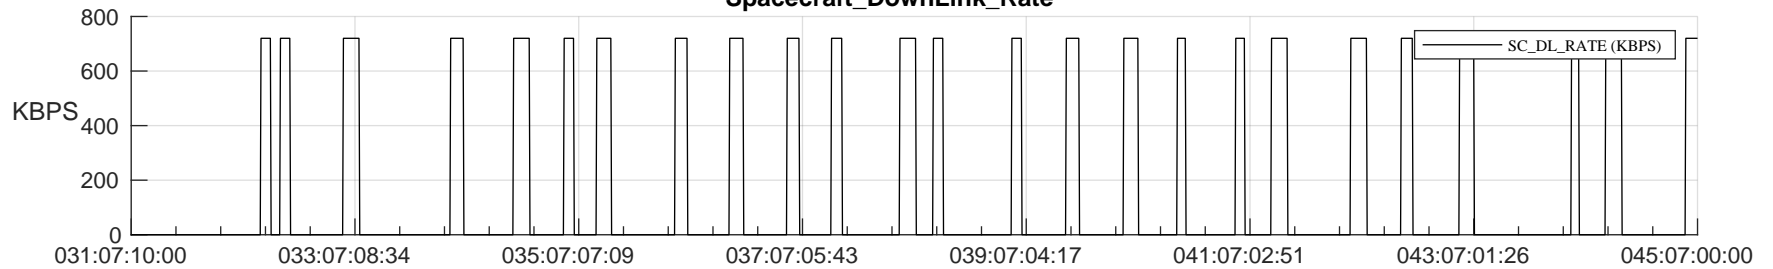

STEREO AHEAD SSR PCT Full Prediction

SWAVES_Percent_Full_Prediction

IMPACT_Percent_Full_Prediction

PLASTIC_Percent_Full_Prediction

Spacecraft_DownLink_Rate

Ground Time (2024:031:07:10:00.000 -2024:045:07:00:00.000)