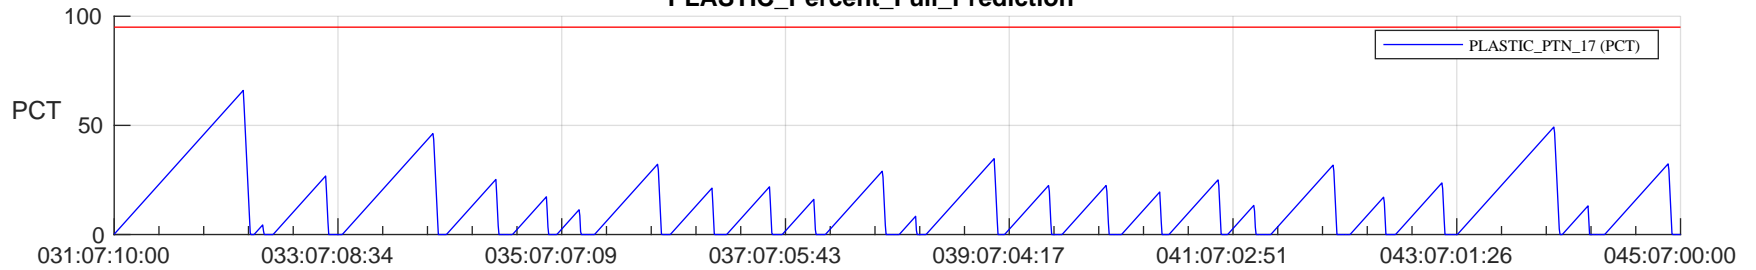

STEREO AHEAD SSR PCT Full Prediction

SWAVES_Percent_Full_Prediction

IMPACT_Percent_Full_Prediction

PLASTIC_Percent_Full_Prediction

Spacecraft_DownLink_Rate

Ground Time (2024:031:07:10:00.000 -2024:045:07:00:00.000)