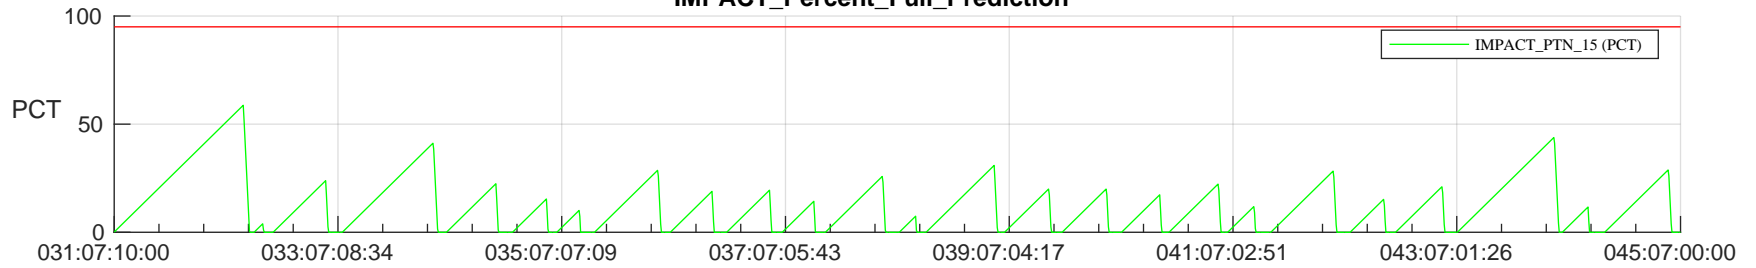

STEREO AHEAD SSR PCT Full Prediction

SWAVES_Percent_Full_Prediction

IMPACT_Percent_Full_Prediction

PLASTIC_Percent_Full_Prediction

Spacecraft_DownLink_Rate

Ground Time (2024:031:07:10:00.000 -2024:045:07:00:00.000)