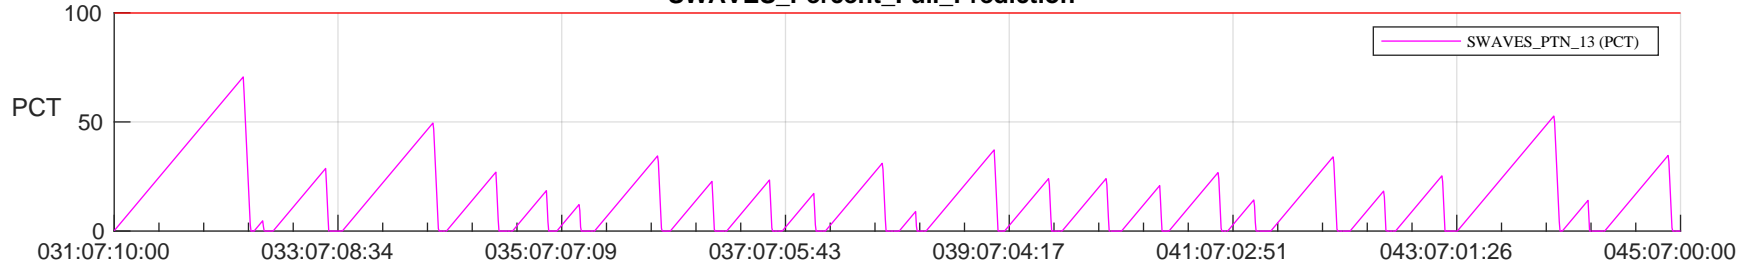

STEREO AHEAD SSR PCT Full Prediction

SWAVES_Percent_Full_Prediction

IMPACT_Percent_Full_Prediction

PLASTIC_Percent_Full_Prediction

Spacecraft_DownLink_Rate

Ground Time (2024:031:07:10:00.000 -2024:045:07:00:00.000)