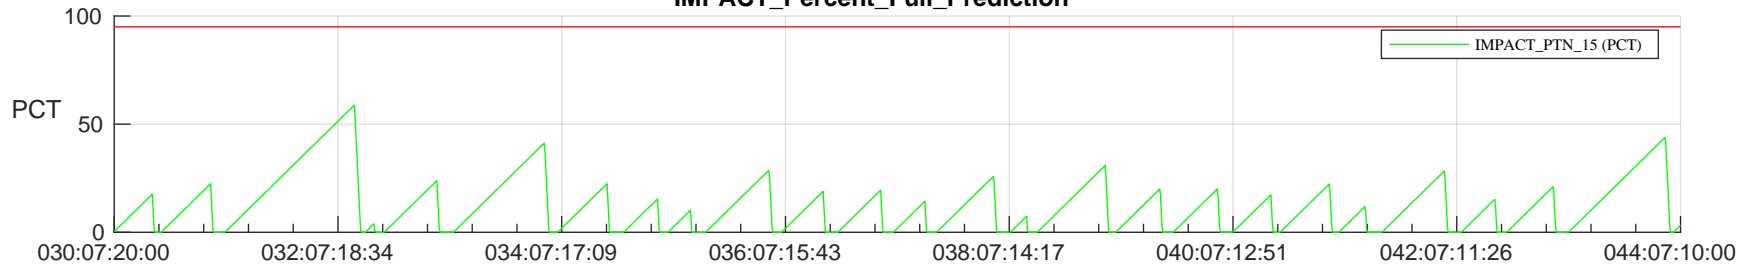

STEREO AHEAD SSR PCT Full Prediction

SWAVES_Percent_Full_Prediction

IMPACT_Percent_Full_Prediction

PLASTIC_Percent_Full_Prediction

Spacecraft_DownLink_Rate