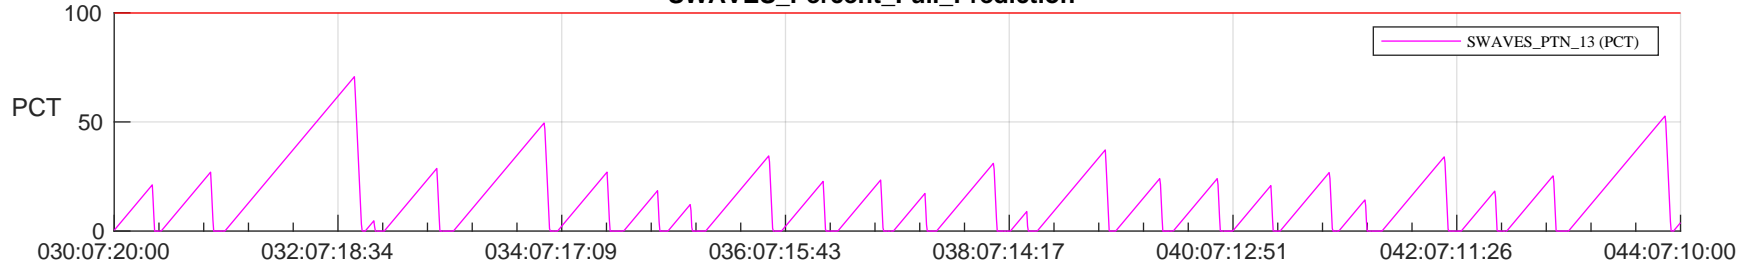

STEREO AHEAD SSR PCT Full Prediction

SWAVES_Percent_Full_Prediction

IMPACT_Percent_Full_Prediction

PLASTIC_Percent_Full_Prediction

Spacecraft_DownLink_Rate