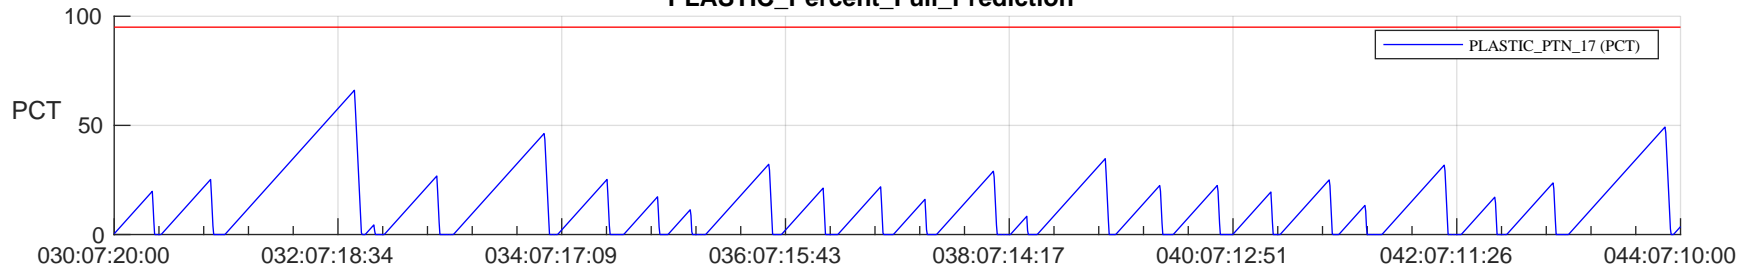

STEREO AHEAD SSR PCT Full Prediction

SWAVES_Percent_Full_Prediction

IMPACT_Percent_Full_Prediction

PLASTIC_Percent_Full_Prediction

Spacecraft_DownLink_Rate