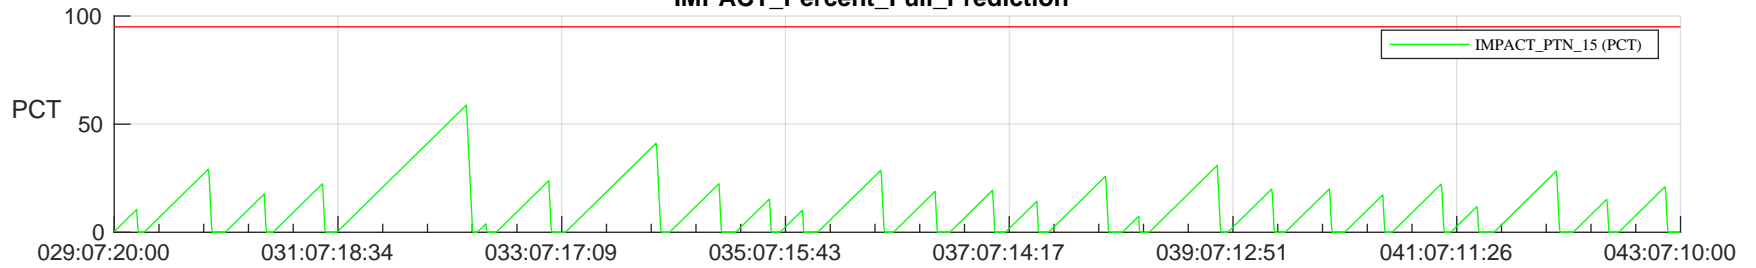

STEREO AHEAD SSR PCT Full Prediction

SWAVES_Percent_Full_Prediction

IMPACT_Percent_Full_Prediction

PLASTIC_Percent_Full_Prediction

Spacecraft_DownLink_Rate

Ground Time (2024:029:07:20:00.000 -2024:043:07:10:00.000)