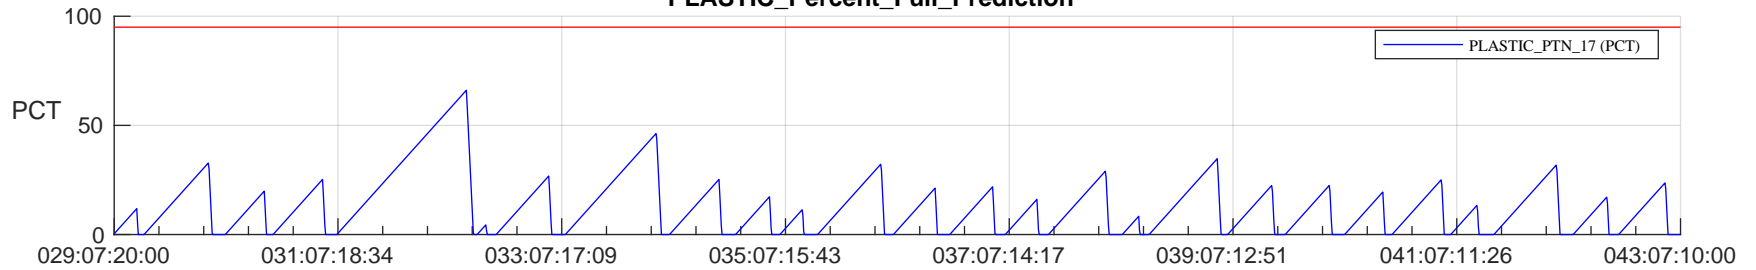

STEREO AHEAD SSR PCT Full Prediction

SWAVES_Percent_Full_Prediction

IMPACT_Percent_Full_Prediction

PLASTIC_Percent_Full_Prediction

Spacecraft_DownLink_Rate

Ground Time (2024:029:07:20:00.000 -2024:043:07:10:00.000)