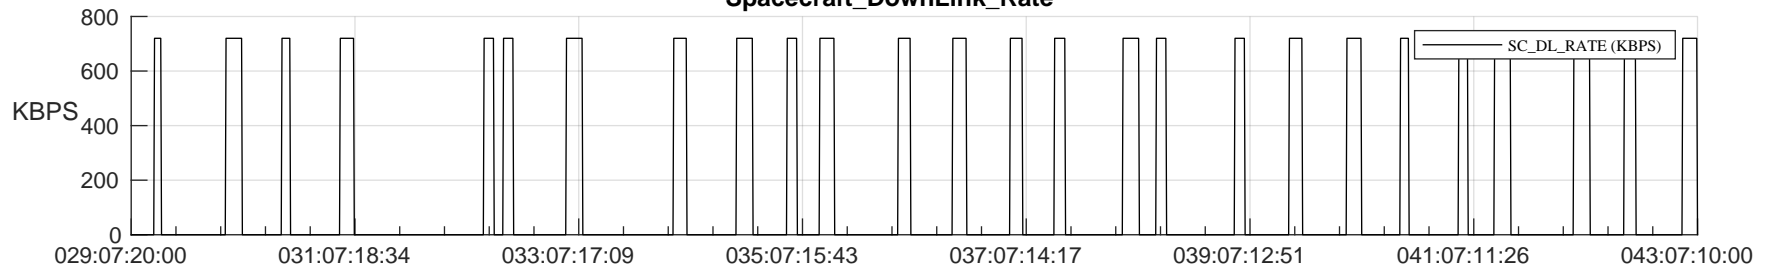

STEREO AHEAD SSR PCT Full Prediction

SWAVES_Percent_Full_Prediction

IMPACT_Percent_Full_Prediction

PLASTIC_Percent_Full_Prediction

Spacecraft_DownLink_Rate

Ground Time (2024:029:07:20:00.000 -2024:043:07:10:00.000)