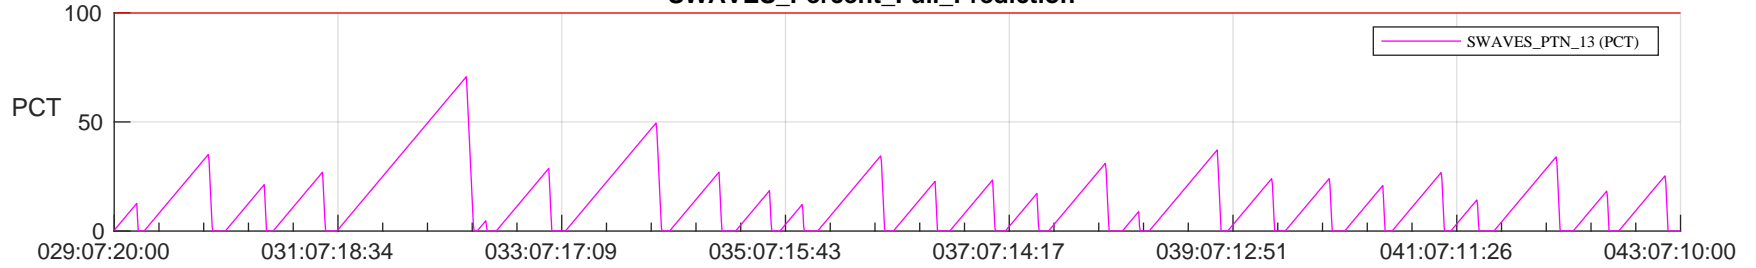

STEREO AHEAD SSR PCT Full Prediction

SWAVES_Percent_Full_Prediction

IMPACT_Percent_Full_Prediction

PLASTIC_Percent_Full_Prediction

Spacecraft_DownLink_Rate

Ground Time (2024:029:07:20:00.000 -2024:043:07:10:00.000)