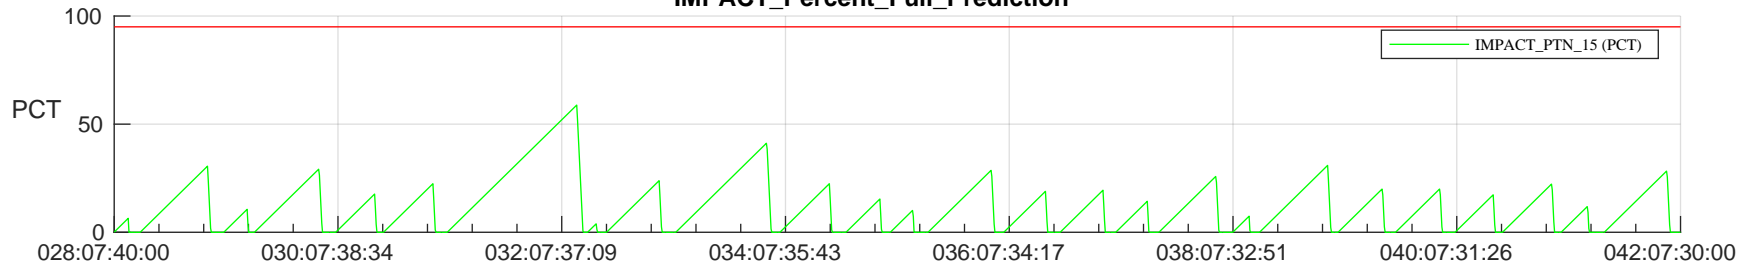

STEREO AHEAD SSR PCT Full Prediction

SWAVES_Percent_Full_Prediction

IMPACT_Percent_Full_Prediction

PLASTIC_Percent_Full_Prediction

Spacecraft_DownLink_Rate