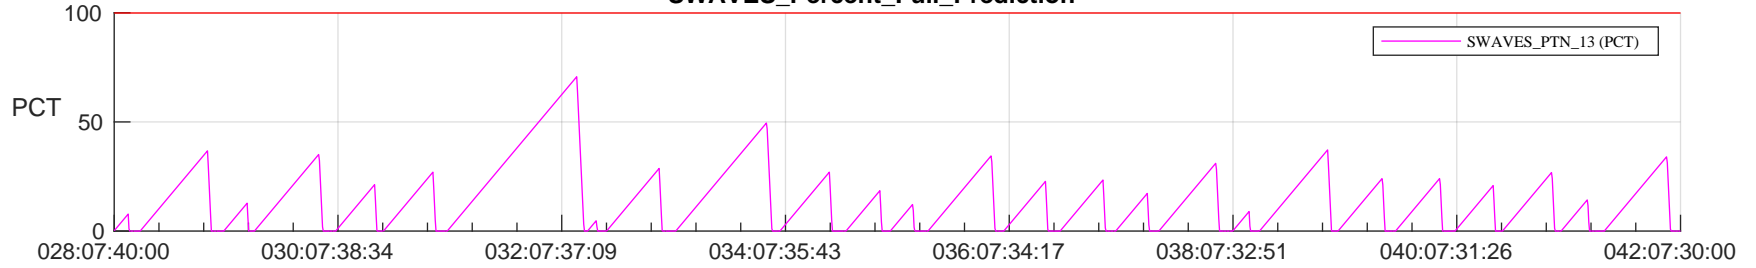

STEREO AHEAD SSR PCT Full Prediction

SWAVES_Percent_Full_Prediction

IMPACT_Percent_Full_Prediction

PLASTIC_Percent_Full_Prediction

Spacecraft_DownLink_Rate