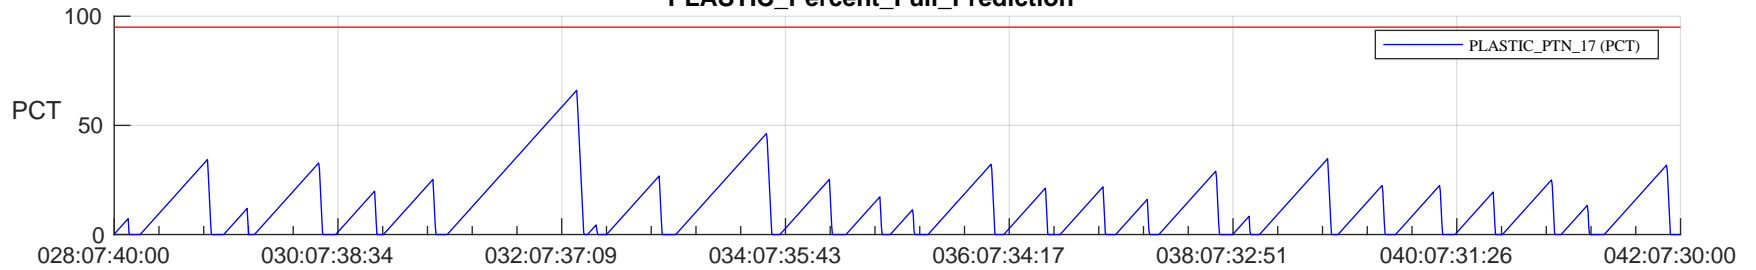

STEREO AHEAD SSR PCT Full Prediction

SWAVES_Percent_Full_Prediction

IMPACT_Percent_Full_Prediction

PLASTIC_Percent_Full_Prediction

Spacecraft_DownLink_Rate