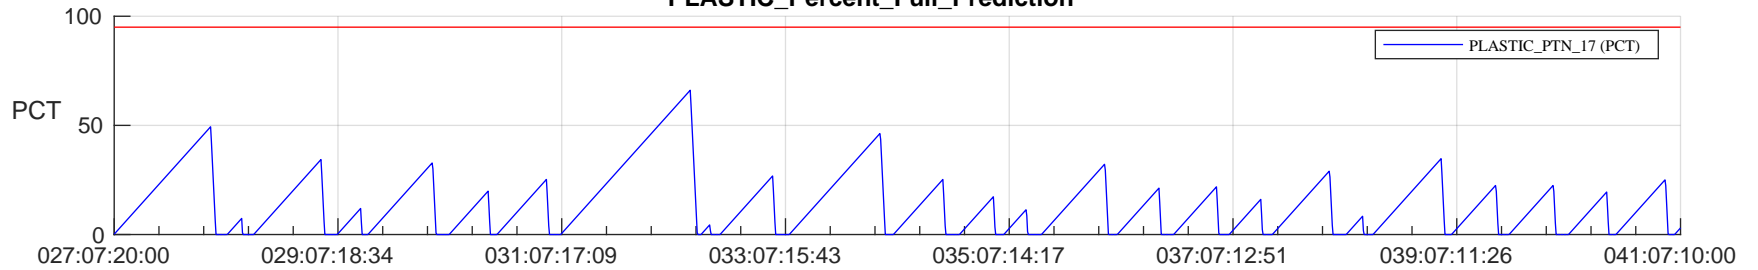

STEREO AHEAD SSR PCT Full Prediction

SWAVES_Percent_Full_Prediction

IMPACT_Percent_Full_Prediction

PLASTIC_Percent_Full_Prediction

Spacecraft_DownLink_Rate

Ground Time (2024:027:07:20:00.000 -2024:041:07:10:00.000)