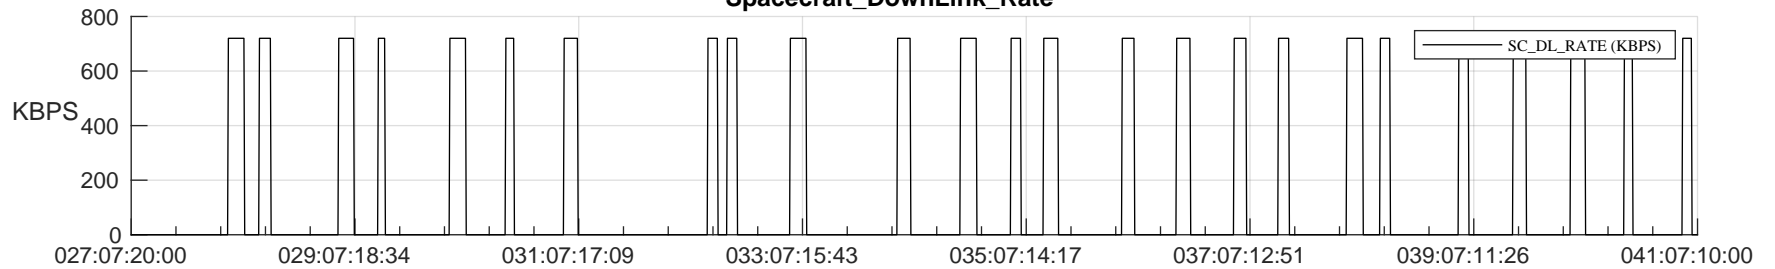

STEREO AHEAD SSR PCT Full Prediction

SWAVES_Percent_Full_Prediction

IMPACT_Percent_Full_Prediction

PLASTIC_Percent_Full_Prediction

Spacecraft_DownLink_Rate

Ground Time (2024:027:07:20:00.000 -2024:041:07:10:00.000)