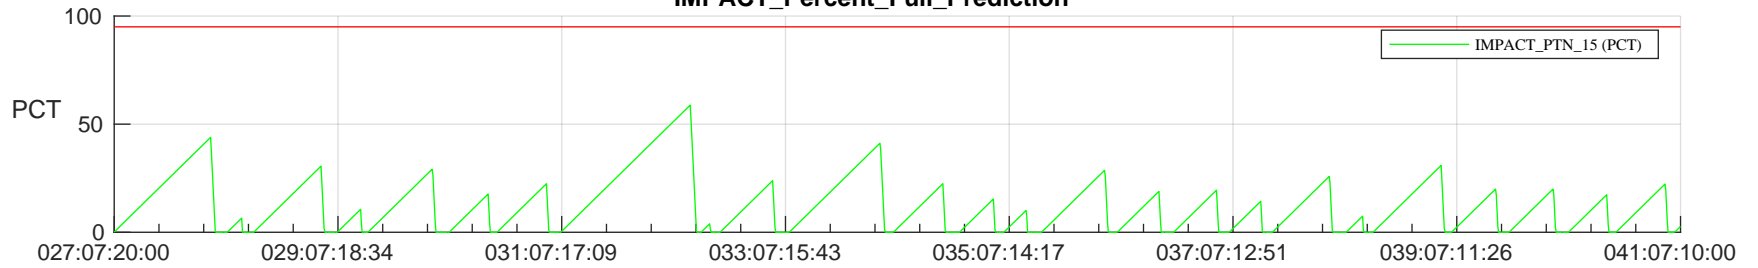

STEREO AHEAD SSR PCT Full Prediction

SWAVES_Percent_Full_Prediction

IMPACT_Percent_Full_Prediction

PLASTIC_Percent_Full_Prediction

Spacecraft_DownLink_Rate

Ground Time (2024:027:07:20:00.000 -2024:041:07:10:00.000)