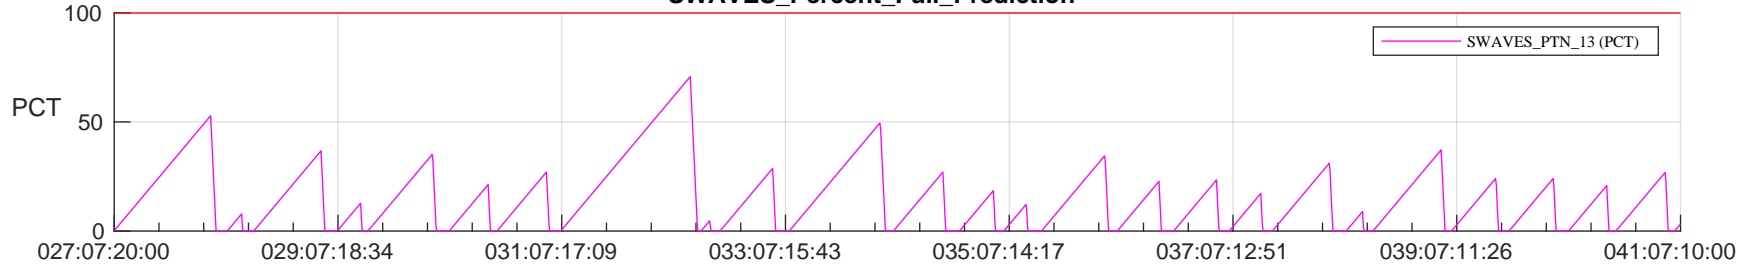

STEREO AHEAD SSR PCT Full Prediction

SWAVES_Percent_Full_Prediction

IMPACT_Percent_Full_Prediction

PLASTIC_Percent_Full_Prediction

Spacecraft_DownLink_Rate

Ground Time (2024:027:07:20:00.000 -2024:041:07:10:00.000)