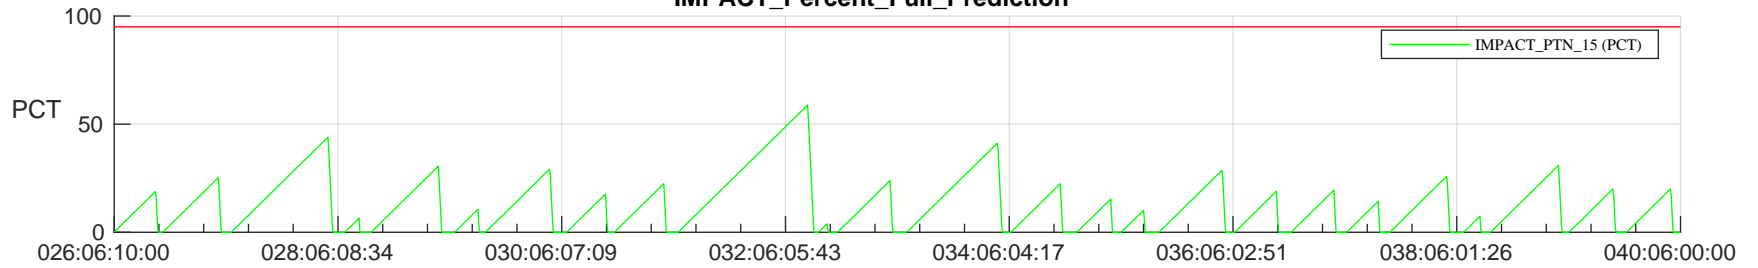

STEREO AHEAD SSR PCT Full Prediction

SWAVES_Percent_Full_Prediction

IMPACT_Percent_Full_Prediction

PLASTIC_Percent_Full_Prediction

Spacecraft_DownLink_Rate

Ground Time (2024:026:06:10:00.000 -2024:040:06:00:00.000)