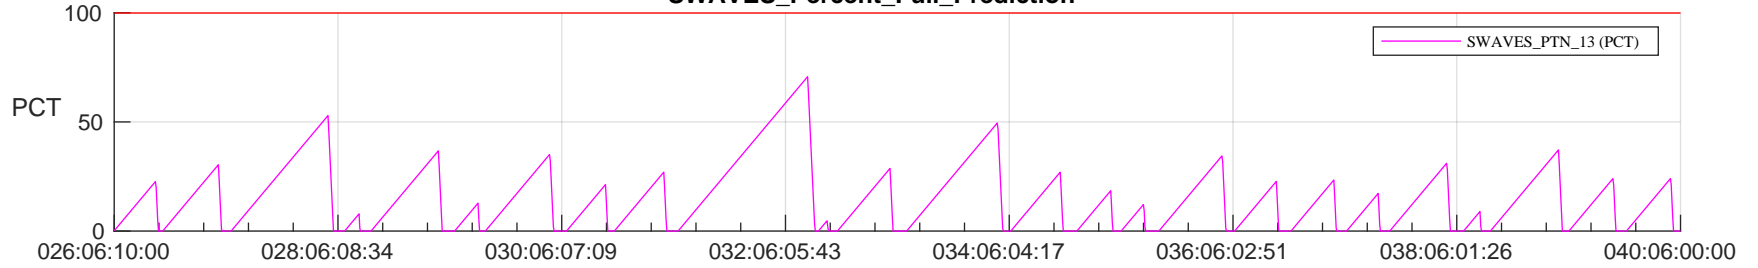

STEREO AHEAD SSR PCT Full Prediction

SWAVES_Percent_Full_Prediction

IMPACT_Percent_Full_Prediction

PLASTIC_Percent_Full_Prediction

Spacecraft_DownLink_Rate

Ground Time (2024:026:06:10:00.000 -2024:040:06:00:00.000)