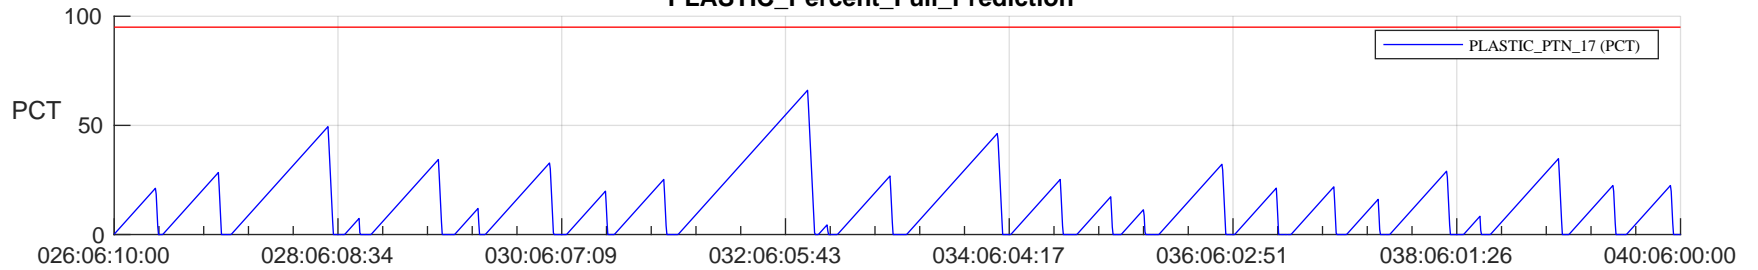

STEREO AHEAD SSR PCT Full Prediction

SWAVES_Percent_Full_Prediction

IMPACT_Percent_Full_Prediction

PLASTIC_Percent_Full_Prediction

Spacecraft_DownLink_Rate

Ground Time (2024:026:06:10:00.000 -2024:040:06:00:00.000)