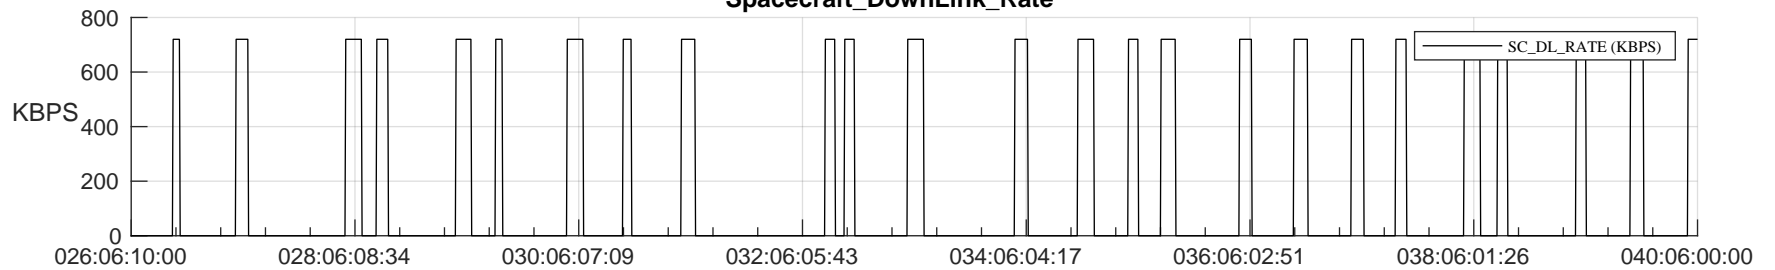

STEREO AHEAD SSR PCT Full Prediction

SWAVES_Percent_Full_Prediction

IMPACT_Percent_Full_Prediction

PLASTIC_Percent_Full_Prediction

Spacecraft_DownLink_Rate

Ground Time (2024:026:06:10:00.000 -2024:040:06:00:00.000)