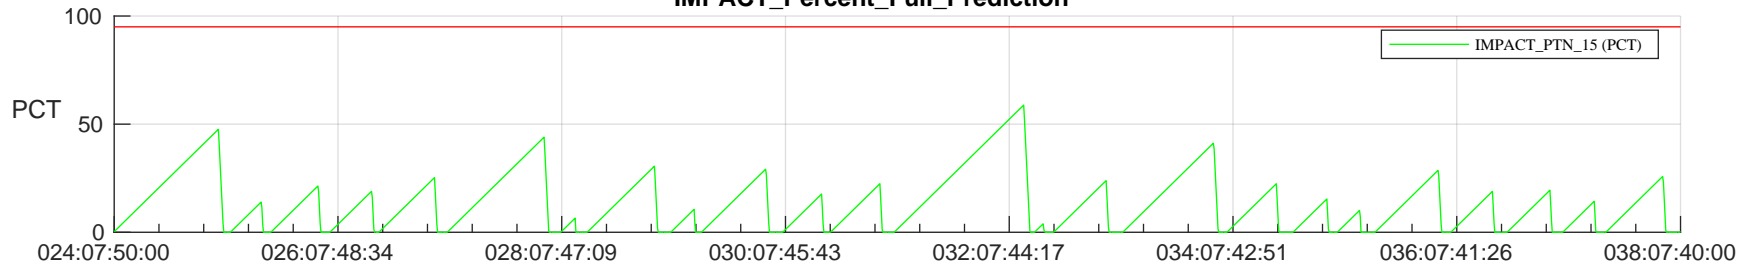

STEREO AHEAD SSR PCT Full Prediction

SWAVES_Percent_Full_Prediction

IMPACT_Percent_Full_Prediction

PLASTIC_Percent_Full_Prediction

Spacecraft_DownLink_Rate