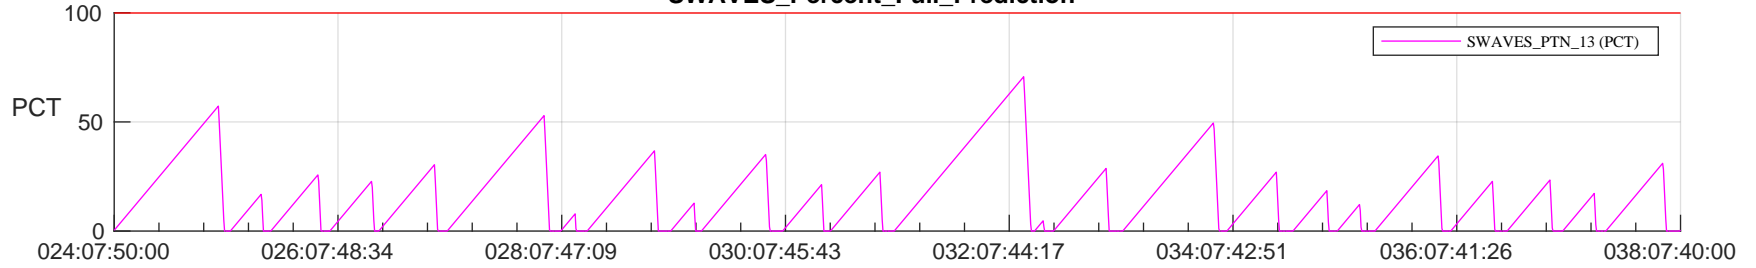

STEREO AHEAD SSR PCT Full Prediction

SWAVES_Percent_Full_Prediction

IMPACT_Percent_Full_Prediction

PLASTIC_Percent_Full_Prediction

Spacecraft_DownLink_Rate