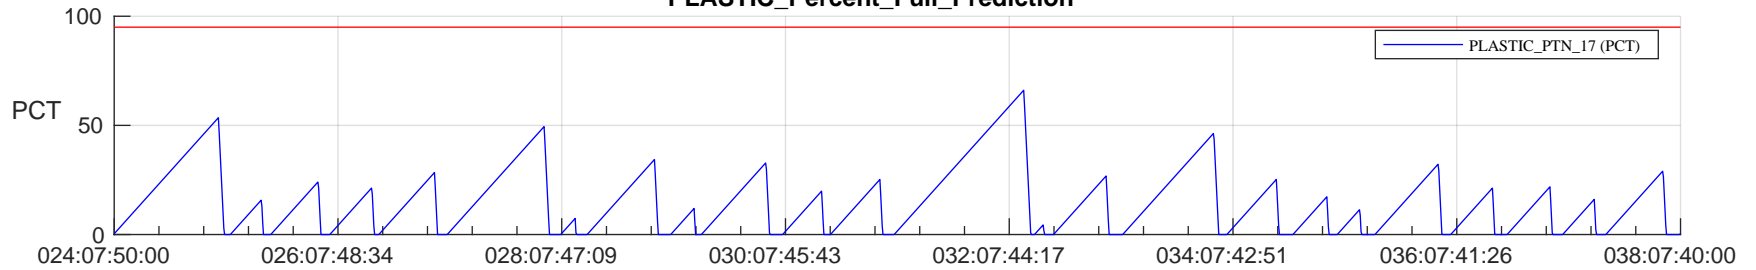

STEREO AHEAD SSR PCT Full Prediction

SWAVES_Percent_Full_Prediction

IMPACT_Percent_Full_Prediction

PLASTIC_Percent_Full_Prediction

Spacecraft_DownLink_Rate