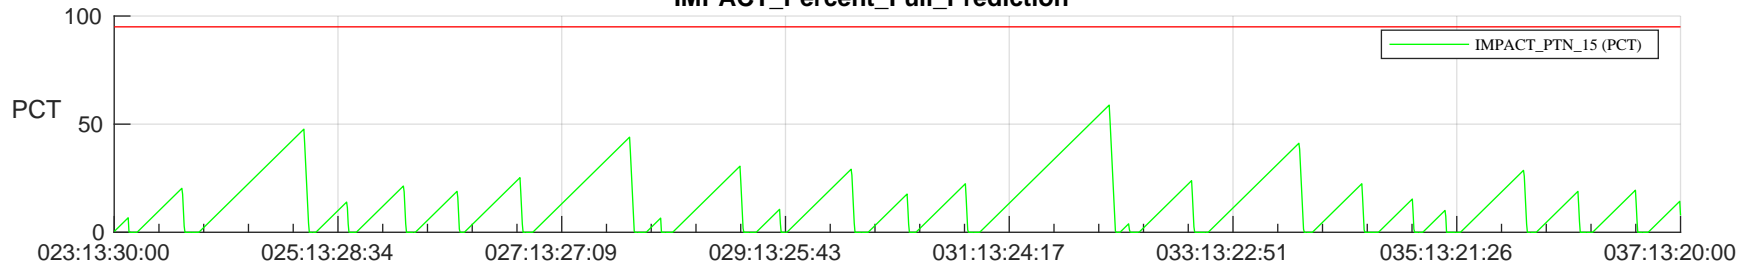

STEREO AHEAD SSR PCT Full Prediction

SWAVES_Percent_Full_Prediction

IMPACT_Percent_Full_Prediction

PLASTIC_Percent_Full_Prediction

Spacecraft_DownLink_Rate