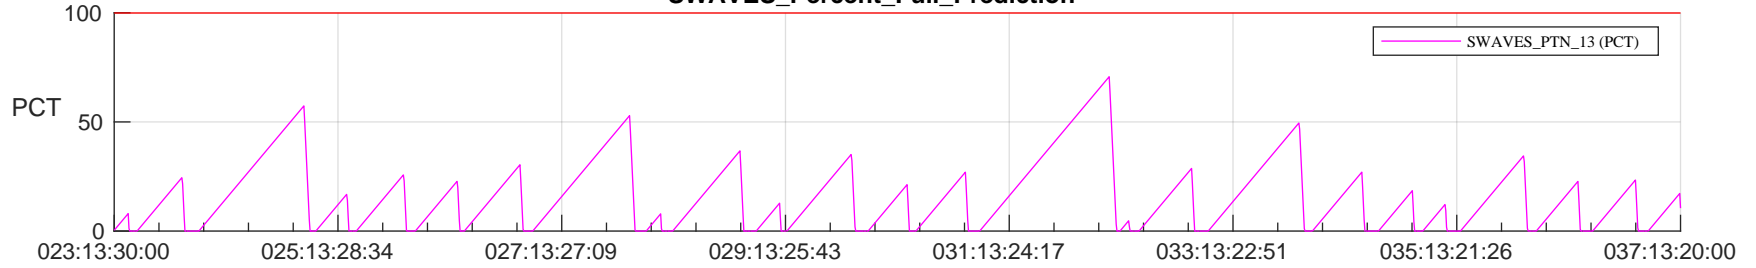

STEREO AHEAD SSR PCT Full Prediction

SWAVES_Percent_Full_Prediction

IMPACT_Percent_Full_Prediction

PLASTIC_Percent_Full_Prediction

Spacecraft_DownLink_Rate