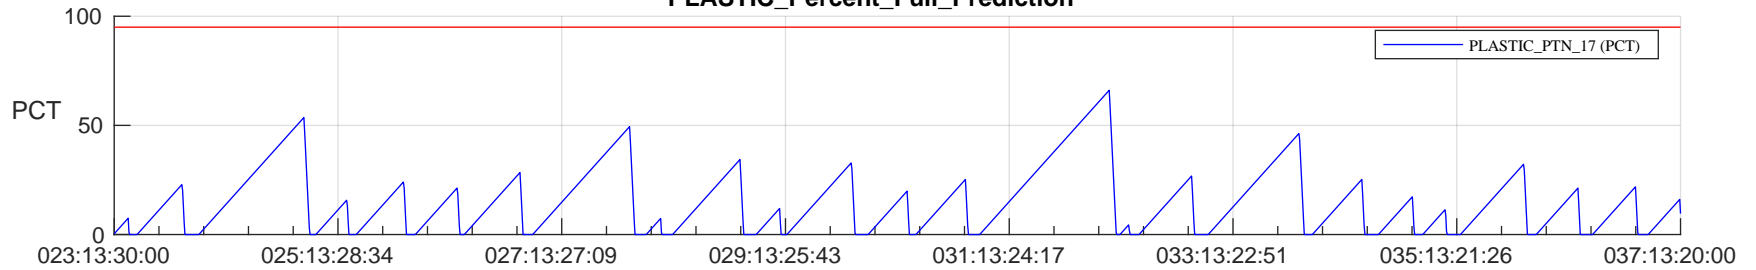

STEREO AHEAD SSR PCT Full Prediction

SWAVES_Percent_Full_Prediction

IMPACT_Percent_Full_Prediction

PLASTIC_Percent_Full_Prediction

Spacecraft_DownLink_Rate