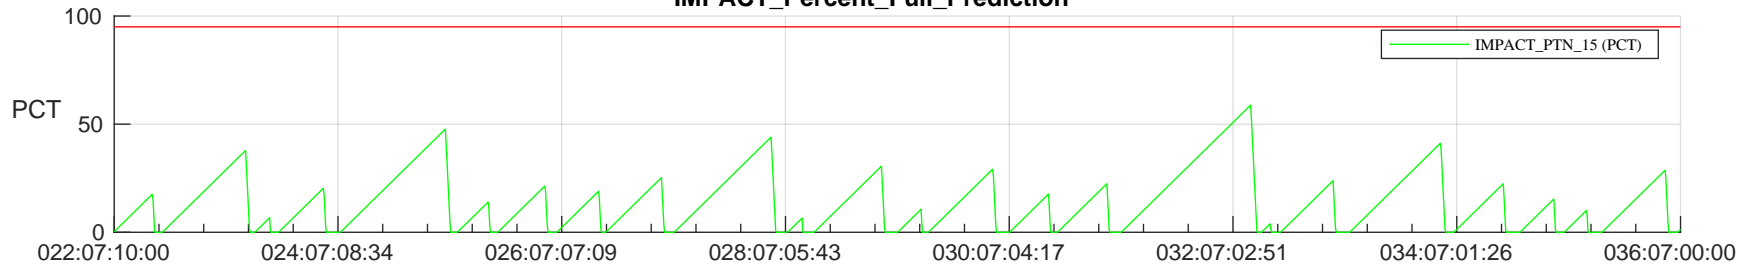

IMPACT_Percent_Full_Prediction