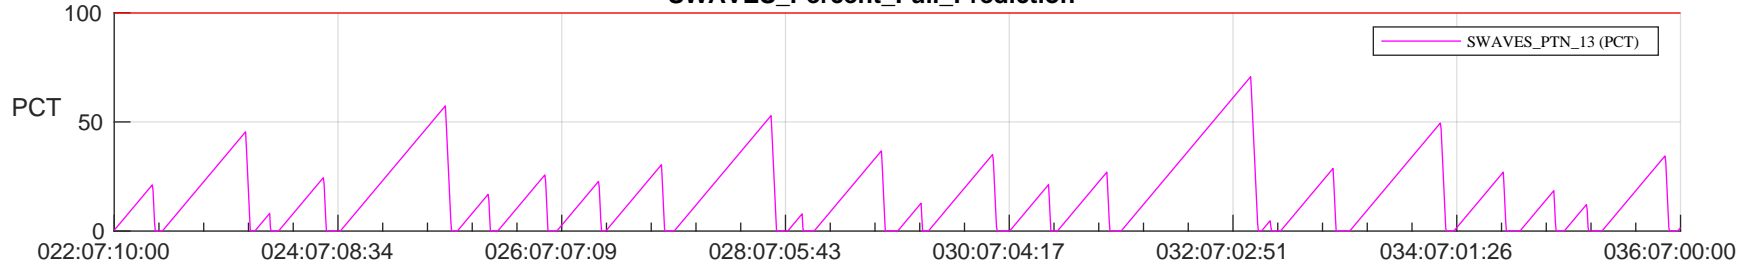

## SWAVES\_Percent\_Full\_Prediction

## Spacecraft\_DownLink\_Rate

Ground Time (2024:022:07:10:00.000 -2024:036:07:00:00.000)

/disks/d81/project/stereo/mops/assessment/ahead/automation/output/engdump/yesterdaily/ahead\_ssr\_predict\_2024\_022.csv