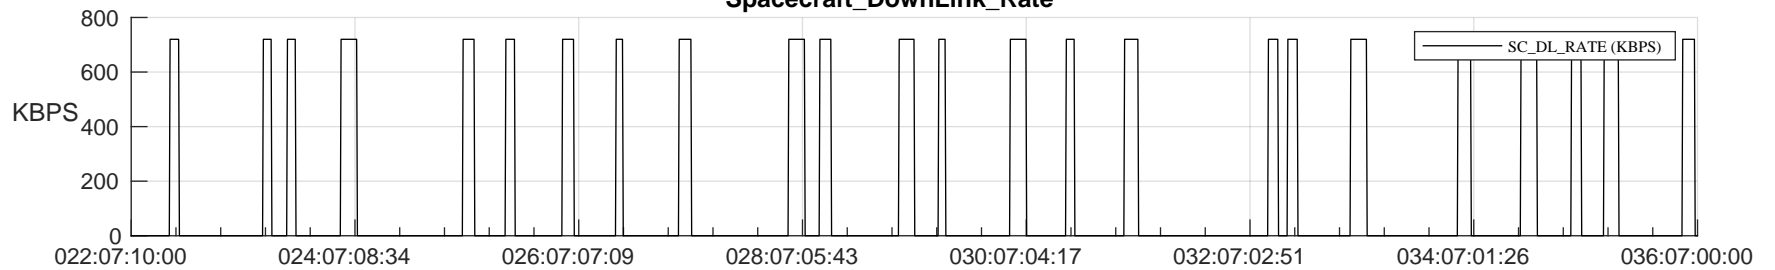

## SWAVES\_Percent\_Full\_Prediction

## Spacecraft\_DownLink\_Rate

Ground Time (2024:022:07:10:00.000 -2024:036:07:00:00.000)

/disks/d81/project/stereo/mops/assessment/ahead/automation/output/engdump/yesterdaily/ahead\_ssr\_predict\_2024\_022.csv