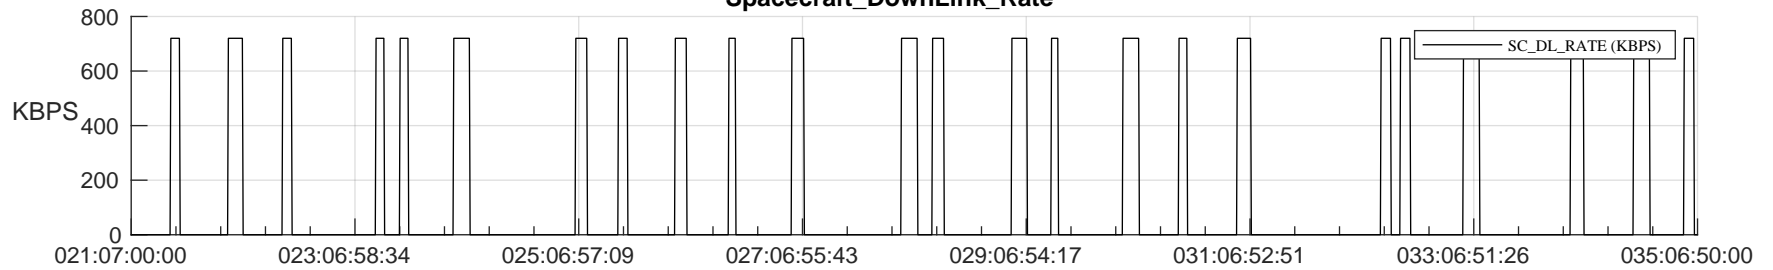

## SWAVES\_Percent\_Full\_Prediction

## Spacecraft\_DownLink\_Rate

Ground Time (2024:021:07:00:00.000 -2024:035:06:50:00.000)