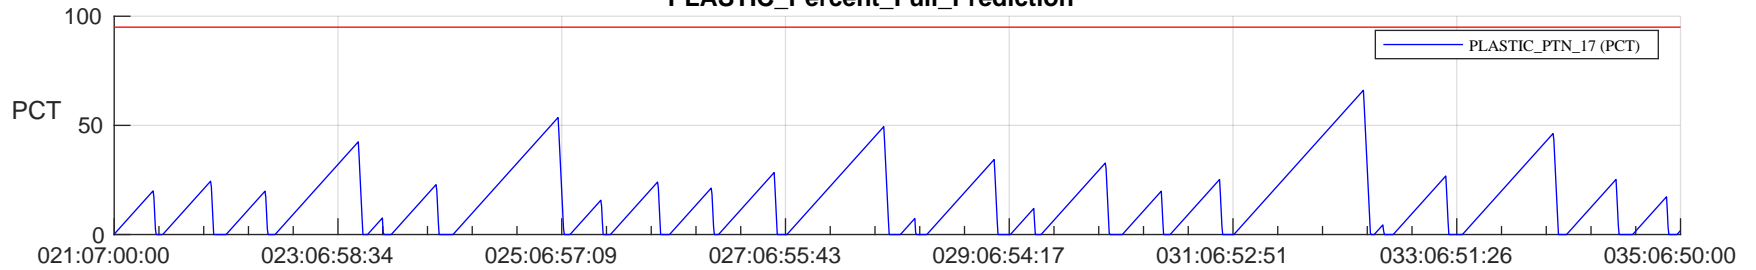

## SWAVES\_Percent\_Full\_Prediction

## Spacecraft\_DownLink\_Rate

Ground Time (2024:021:07:00:00.000 -2024:035:06:50:00.000)