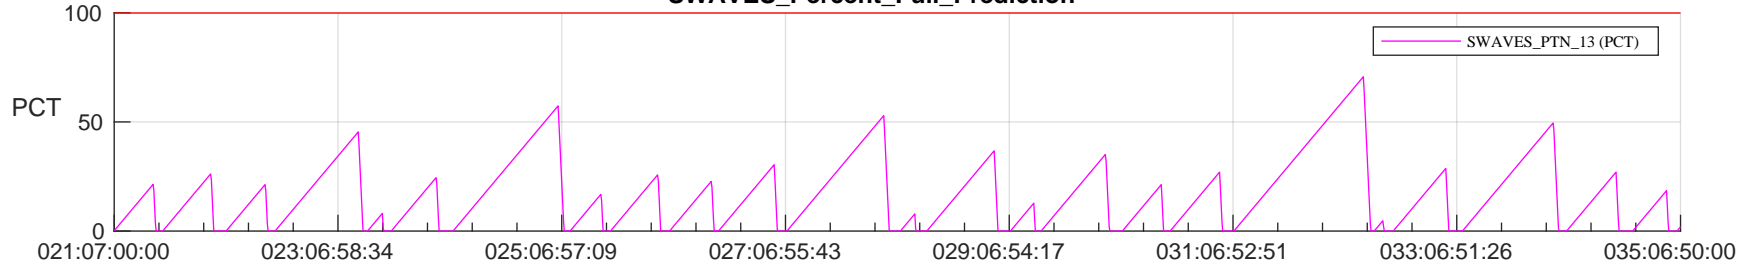

## SWAVES\_Percent\_Full\_Prediction

## Spacecraft\_DownLink\_Rate

Ground Time (2024:021:07:00:00.000 -2024:035:06:50:00.000)