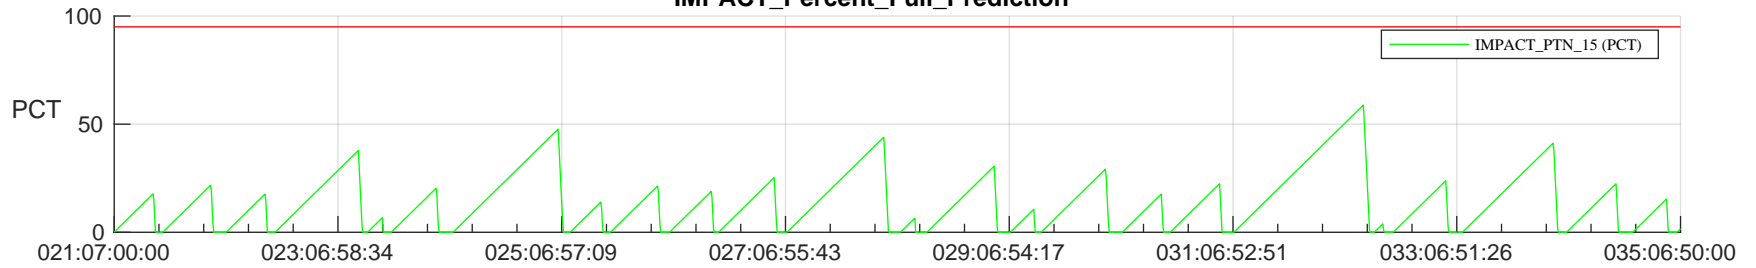

IMPACT_Percent_Full_Prediction