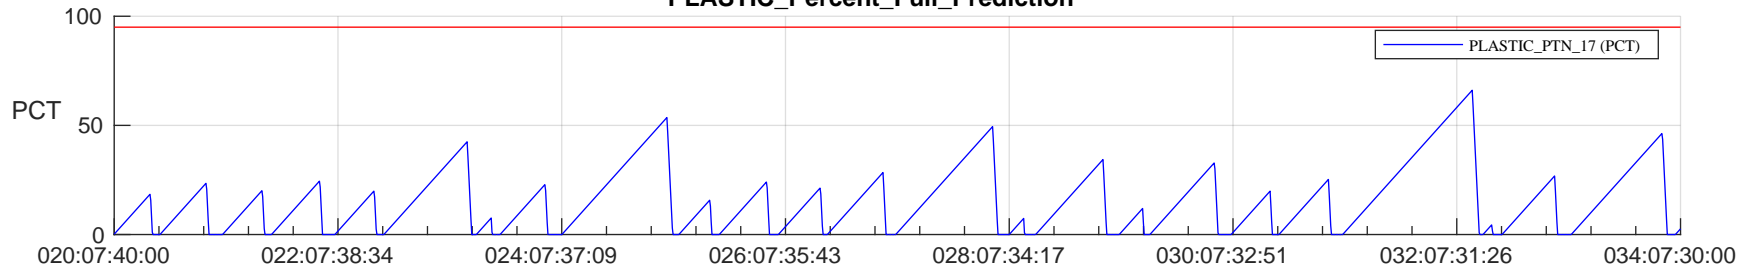

STEREO AHEAD SSR PCT Full Prediction

SWAVES_Percent_Full_Prediction

IMPACT_Percent_Full_Prediction

PLASTIC_Percent_Full_Prediction

Spacecraft_DownLink_Rate