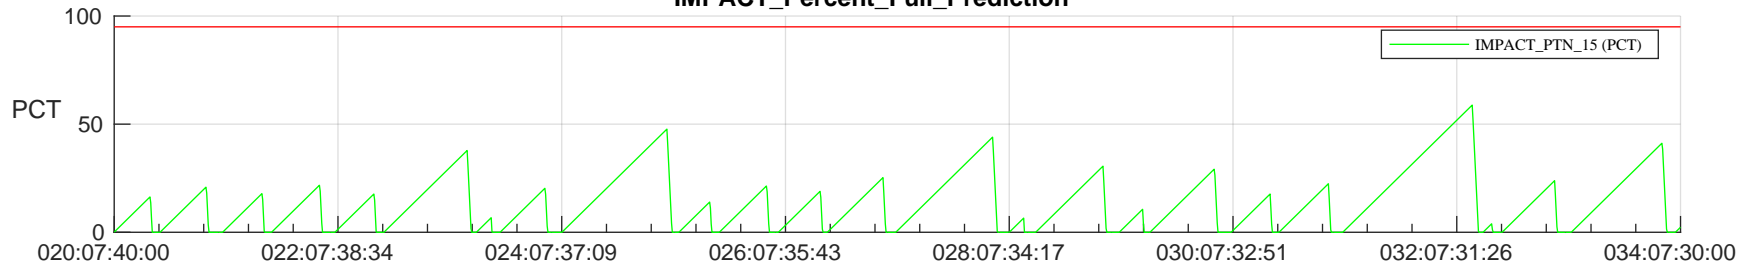

STEREO AHEAD SSR PCT Full Prediction

SWAVES_Percent_Full_Prediction

IMPACT_Percent_Full_Prediction

PLASTIC_Percent_Full_Prediction

Spacecraft_DownLink_Rate