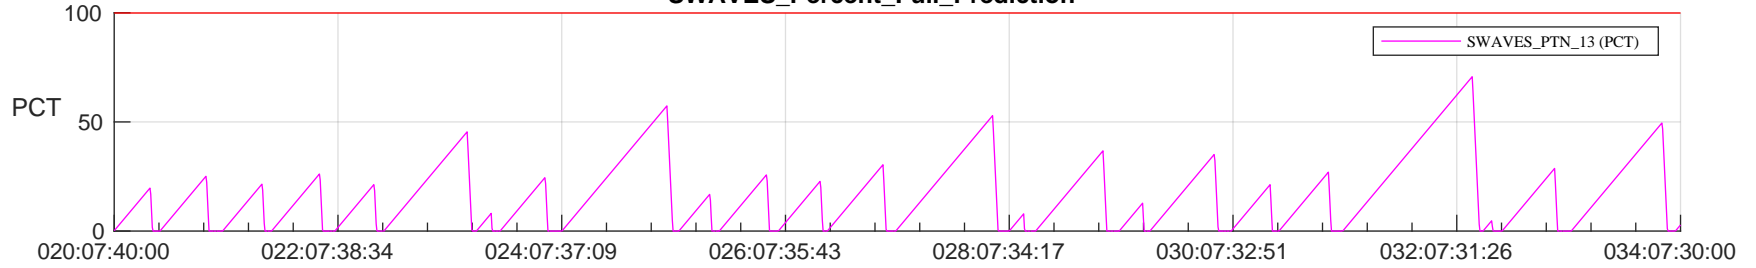

STEREO AHEAD SSR PCT Full Prediction

SWAVES_Percent_Full_Prediction

IMPACT_Percent_Full_Prediction

PLASTIC_Percent_Full_Prediction

Spacecraft_DownLink_Rate