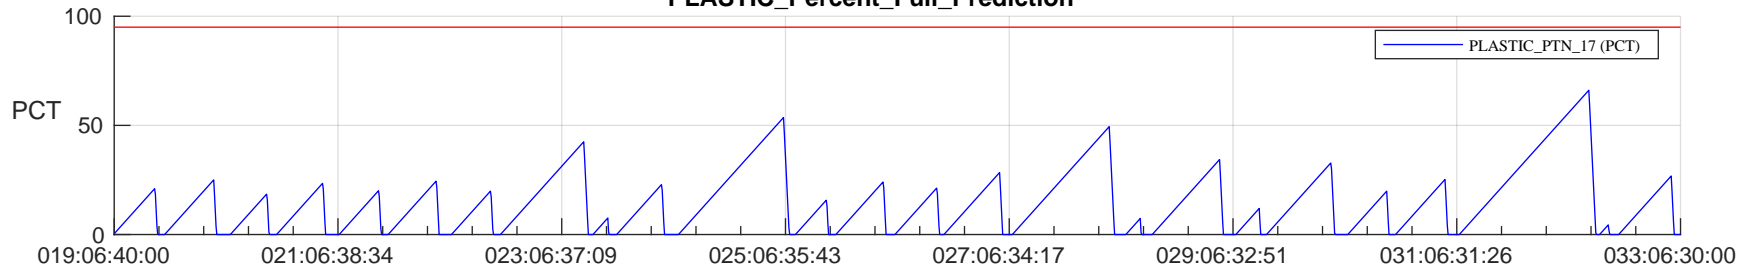

# STEREO AHEAD SSR PCT Full Prediction

## SWAVES\_Percent\_Full\_Prediction

## Spacecraft\_DownLink\_Rate

Ground Time (2024:019:06:40:00.000 -2024:033:06:30:00.000)