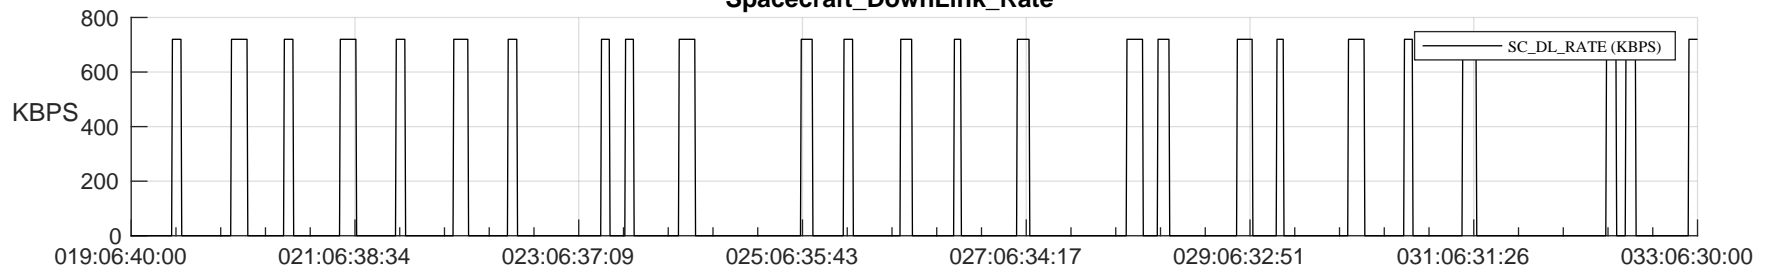

## SWAVES\_Percent\_Full\_Prediction

## Spacecraft\_DownLink\_Rate

Ground Time (2024:019:06:40:00.000 -2024:033:06:30:00.000)