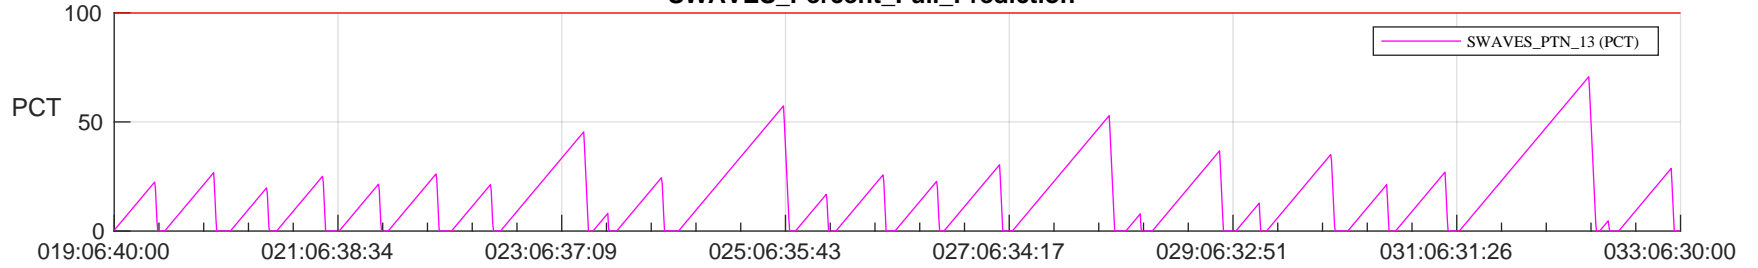

# STEREO AHEAD SSR PCT Full Prediction

## SWAVES\_Percent\_Full\_Prediction

## Spacecraft\_DownLink\_Rate

Ground Time (2024:019:06:40:00.000 -2024:033:06:30:00.000)