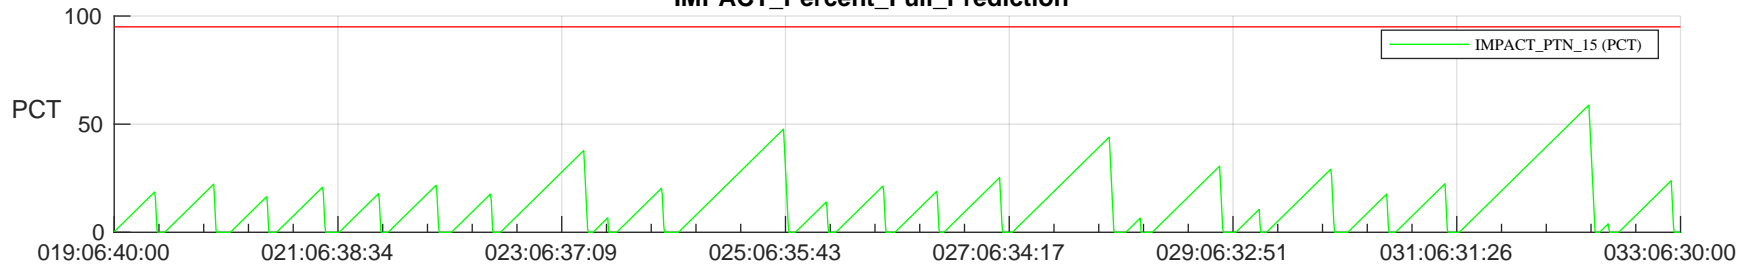

IMPACT_Percent_Full_Prediction