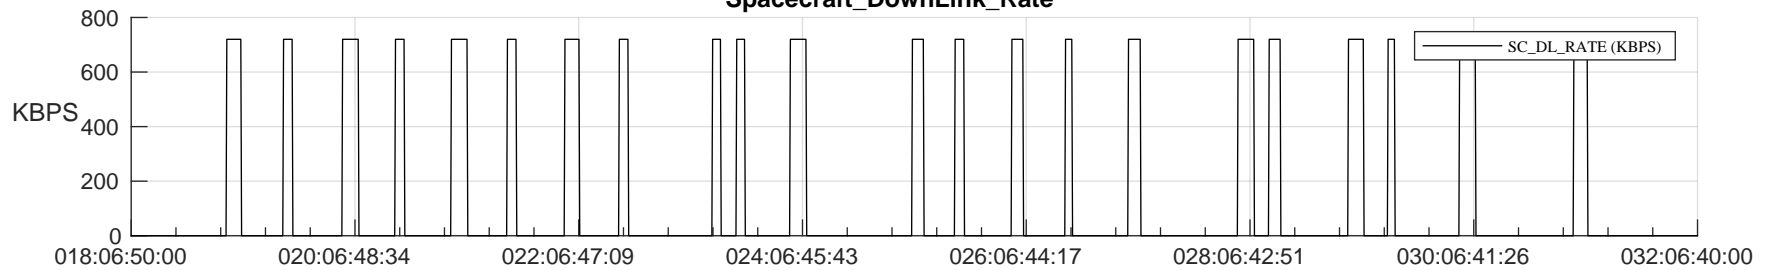

## SWAVES\_Percent\_Full\_Prediction

## Spacecraft\_DownLink\_Rate

Ground Time (2024:018:06:50:00.000 -2024:032:06:40:00.000)