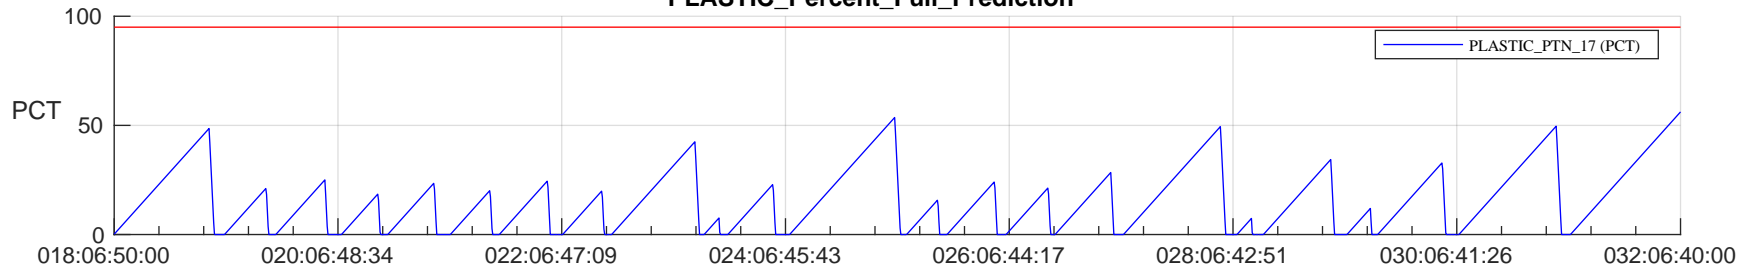

## SWAVES\_Percent\_Full\_Prediction

## Spacecraft\_DownLink\_Rate

Ground Time (2024:018:06:50:00.000 -2024:032:06:40:00.000)