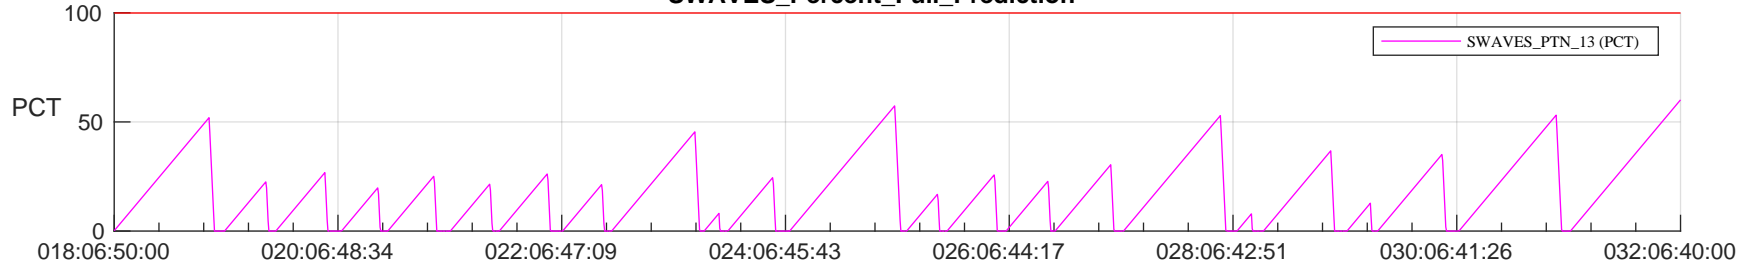

# STEREO AHEAD SSR PCT Full Prediction

## SWAVES\_Percent\_Full\_Prediction

## Spacecraft\_DownLink\_Rate

Ground Time (2024:018:06:50:00.000 -2024:032:06:40:00.000)