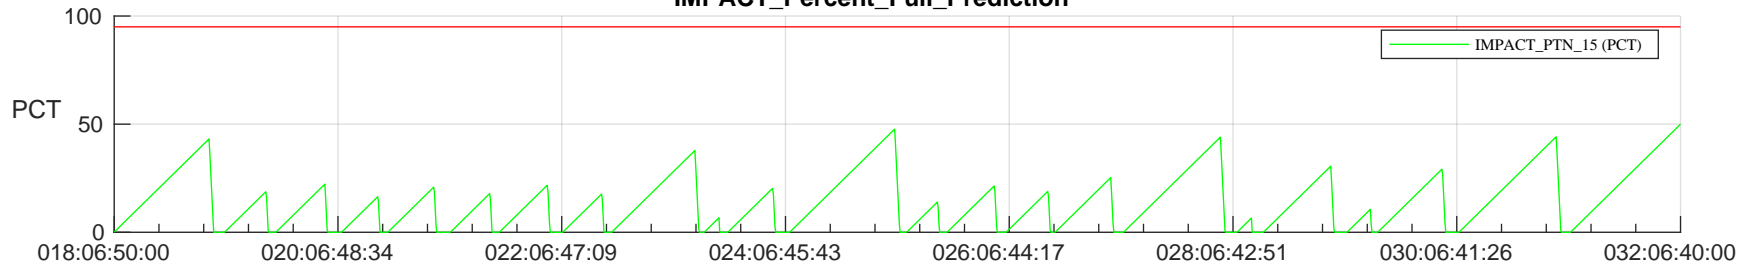

IMPACT_Percent_Full_Prediction