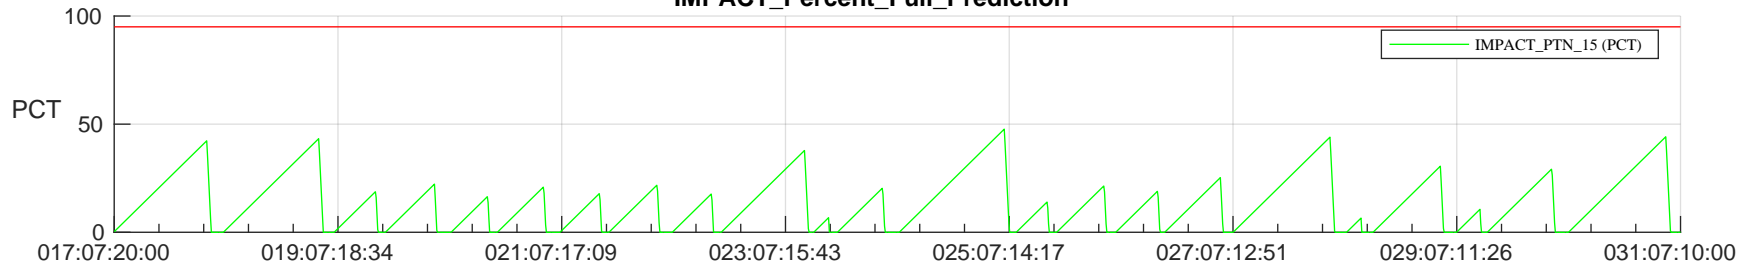

STEREO AHEAD SSR PCT Full Prediction

SWAVES_Percent_Full_Prediction

IMPACT_Percent_Full_Prediction

PLASTIC_Percent_Full_Prediction

Spacecraft_DownLink_Rate

Ground Time (2024:017:07:20:00.000 -2024:031:07:10:00.000)