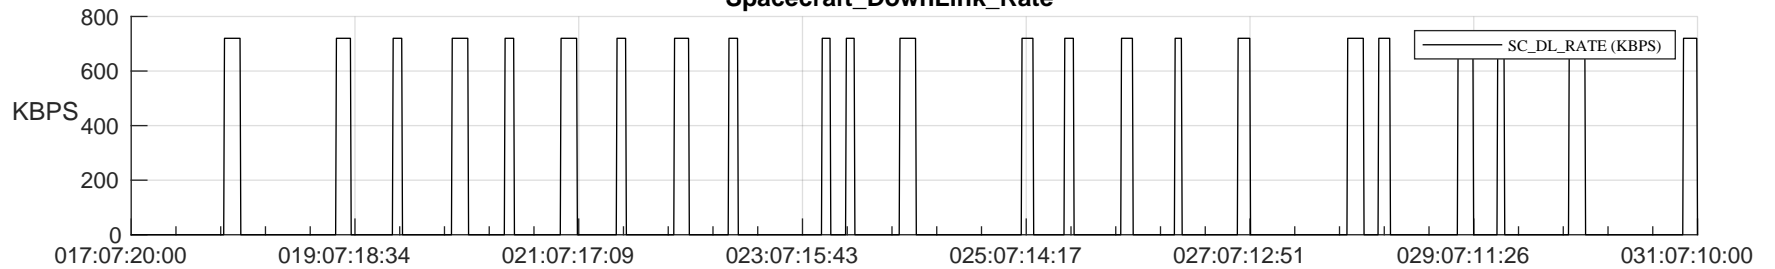

STEREO AHEAD SSR PCT Full Prediction

SWAVES_Percent_Full_Prediction

IMPACT_Percent_Full_Prediction

PLASTIC_Percent_Full_Prediction

Spacecraft_DownLink_Rate

Ground Time (2024:017:07:20:00.000 -2024:031:07:10:00.000)