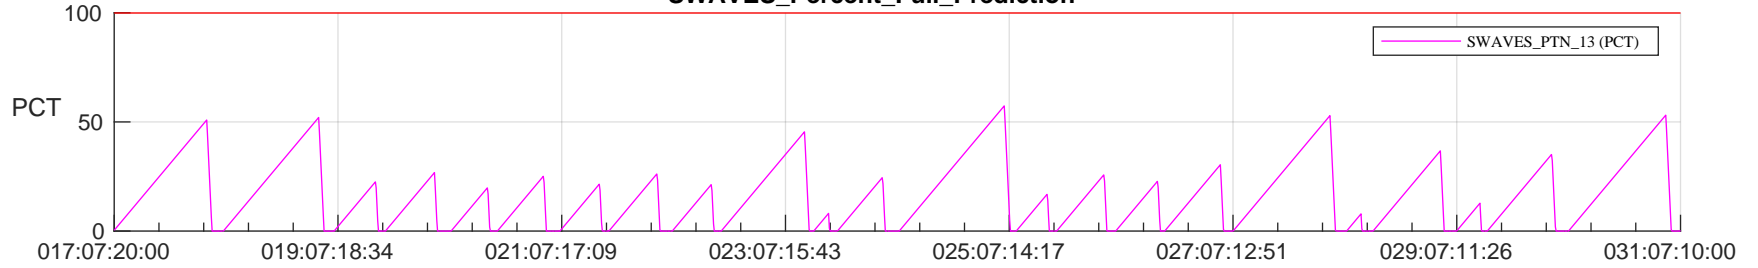

STEREO AHEAD SSR PCT Full Prediction

SWAVES_Percent_Full_Prediction

IMPACT_Percent_Full_Prediction

PLASTIC_Percent_Full_Prediction

Spacecraft_DownLink_Rate

Ground Time (2024:017:07:20:00.000 -2024:031:07:10:00.000)