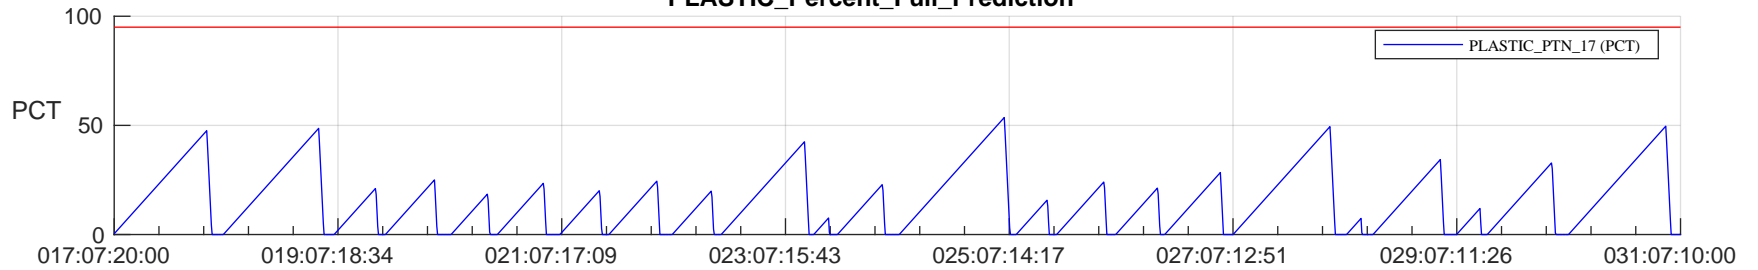

STEREO AHEAD SSR PCT Full Prediction

SWAVES_Percent_Full_Prediction

IMPACT_Percent_Full_Prediction

PLASTIC_Percent_Full_Prediction

Spacecraft_DownLink_Rate

Ground Time (2024:017:07:20:00.000 -2024:031:07:10:00.000)