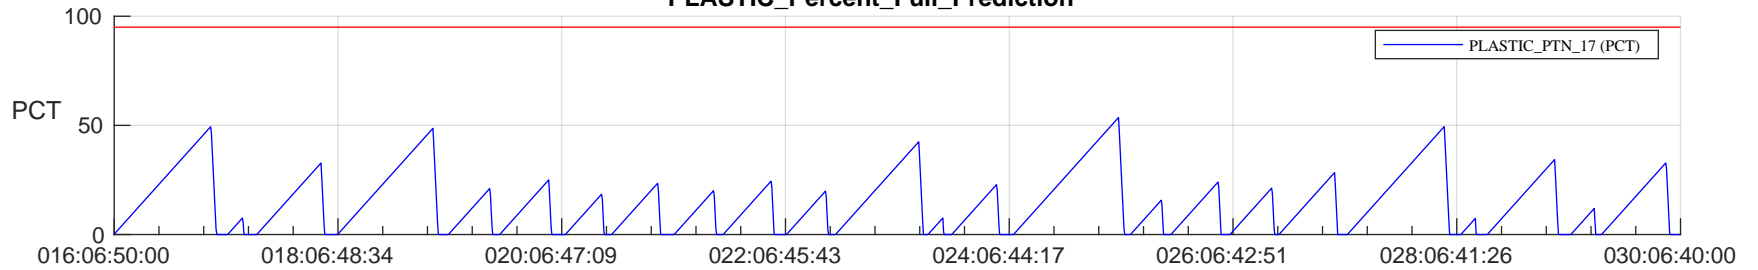

## SWAVES\_Percent\_Full\_Prediction

## Spacecraft\_DownLink\_Rate

Ground Time (2024:016:06:50:00.000 -2024:030:06:40:00.000)