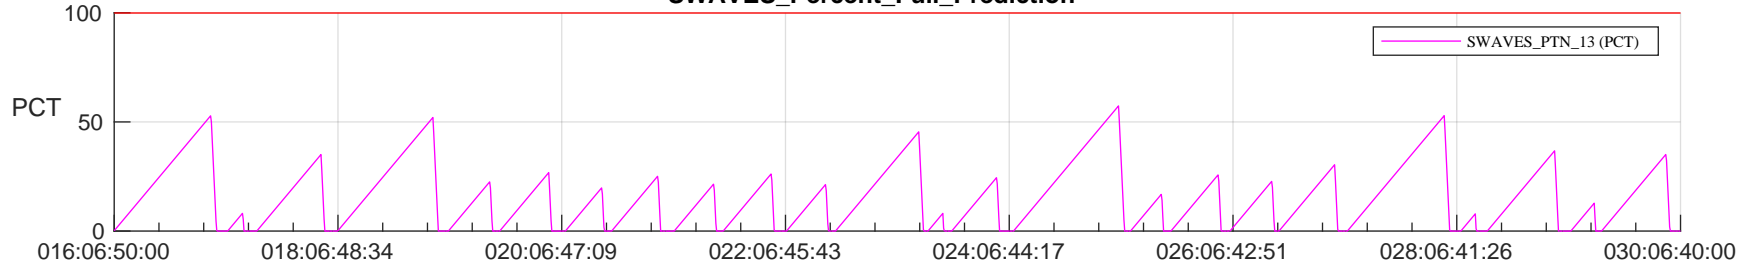

## SWAVES\_Percent\_Full\_Prediction

## Spacecraft\_DownLink\_Rate

Ground Time (2024:016:06:50:00.000 -2024:030:06:40:00.000)