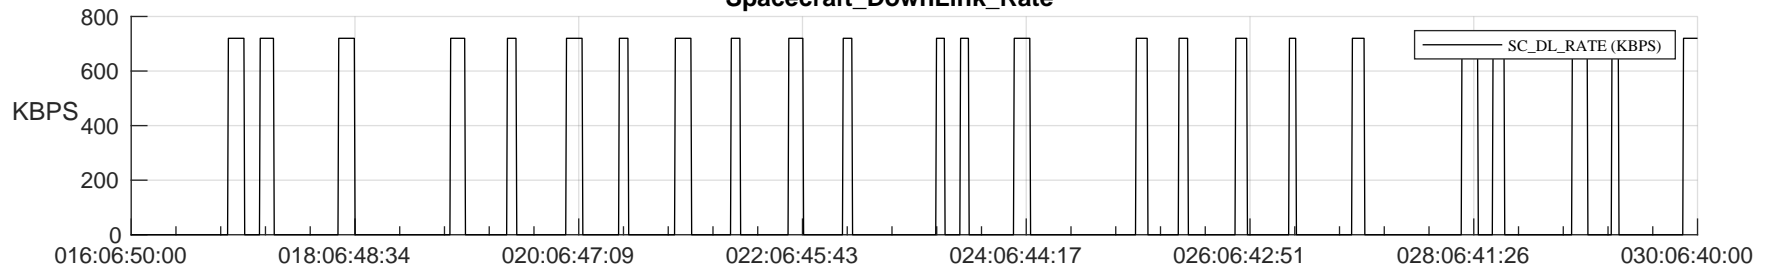

## SWAVES\_Percent\_Full\_Prediction

## Spacecraft\_DownLink\_Rate

Ground Time (2024:016:06:50:00.000 -2024:030:06:40:00.000)