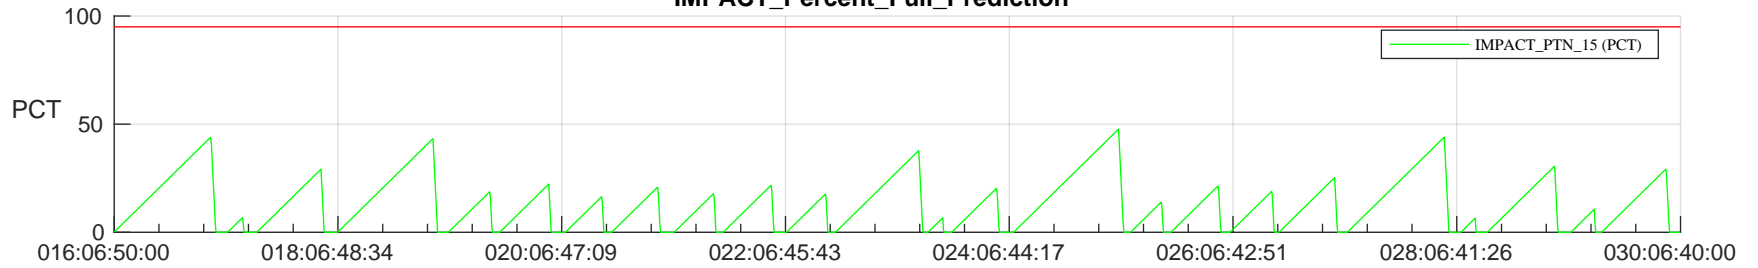

IMPACT_Percent_Full_Prediction