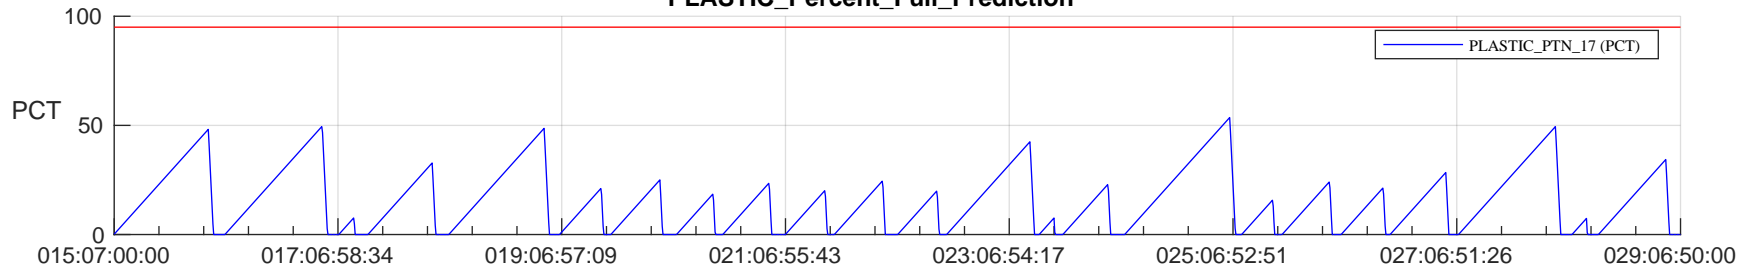

STEREO AHEAD SSR PCT Full Prediction

SWAVES_Percent_Full_Prediction

IMPACT_Percent_Full_Prediction

PLASTIC_Percent_Full_Prediction

Spacecraft_DownLink_Rate