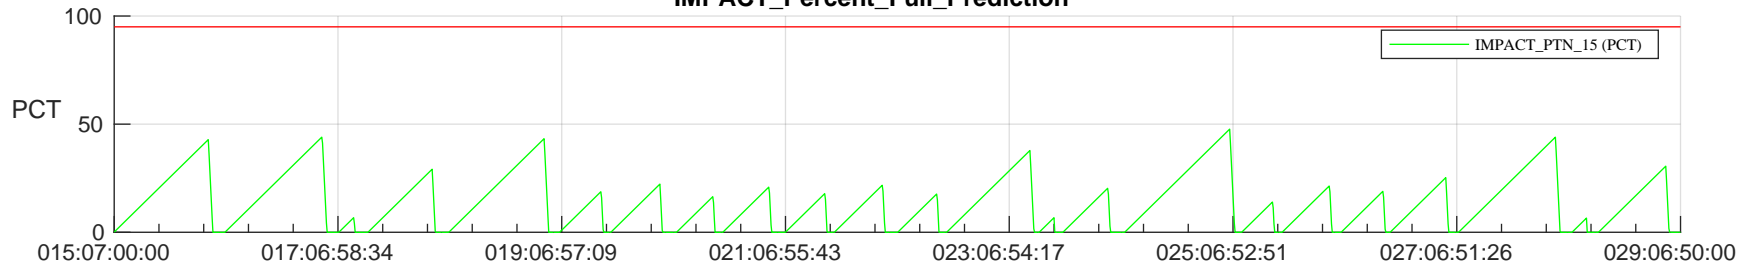

STEREO AHEAD SSR PCT Full Prediction

SWAVES_Percent_Full_Prediction

IMPACT_Percent_Full_Prediction

PLASTIC_Percent_Full_Prediction

Spacecraft_DownLink_Rate