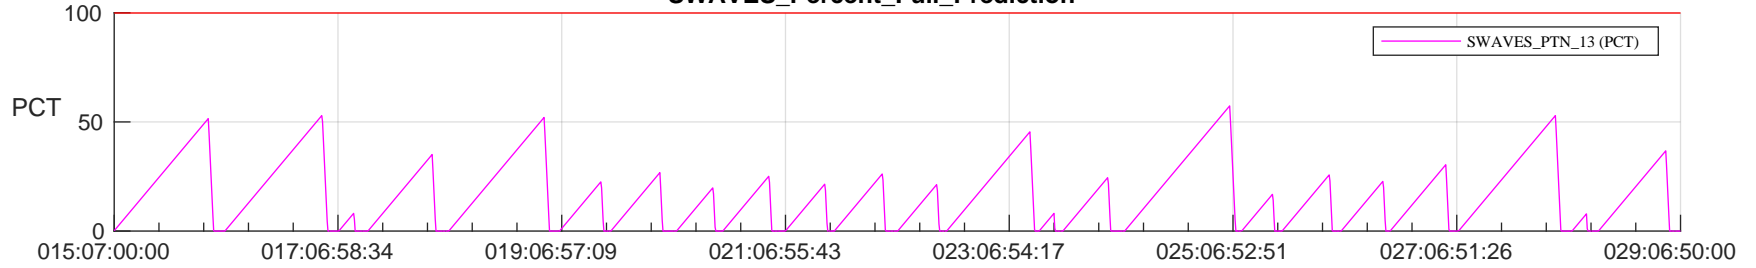

STEREO AHEAD SSR PCT Full Prediction

SWAVES_Percent_Full_Prediction

IMPACT_Percent_Full_Prediction

PLASTIC_Percent_Full_Prediction

Spacecraft_DownLink_Rate