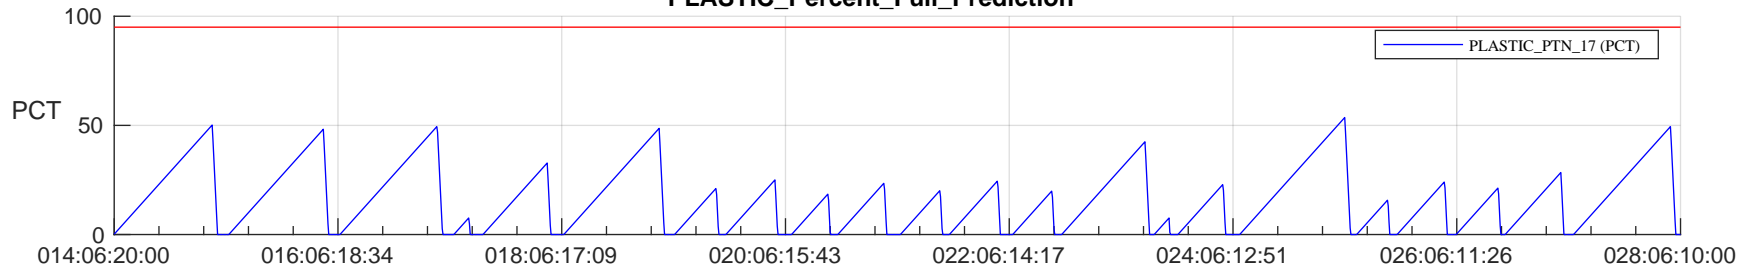

STEREO AHEAD SSR PCT Full Prediction

SWAVES_Percent_Full_Prediction

IMPACT_Percent_Full_Prediction

PLASTIC_Percent_Full_Prediction

Spacecraft_DownLink_Rate