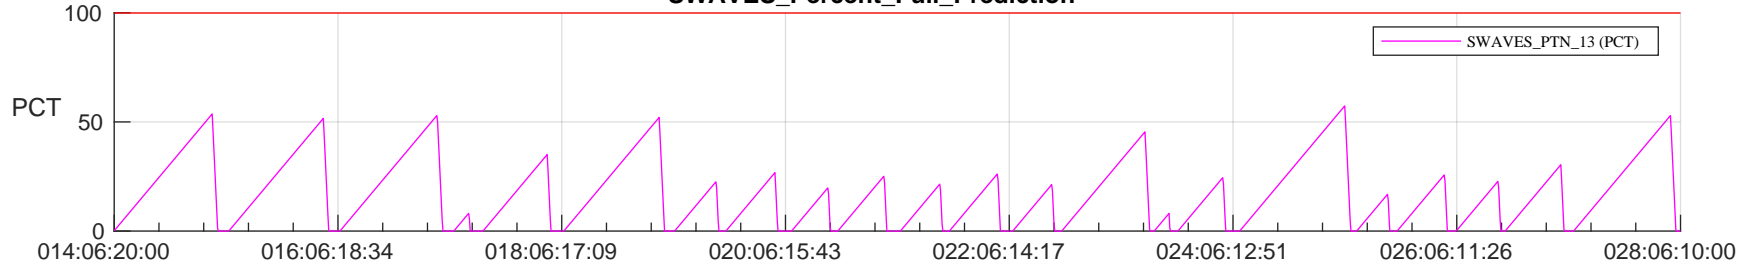

STEREO AHEAD SSR PCT Full Prediction

SWAVES_Percent_Full_Prediction

IMPACT_Percent_Full_Prediction

PLASTIC_Percent_Full_Prediction

Spacecraft_DownLink_Rate