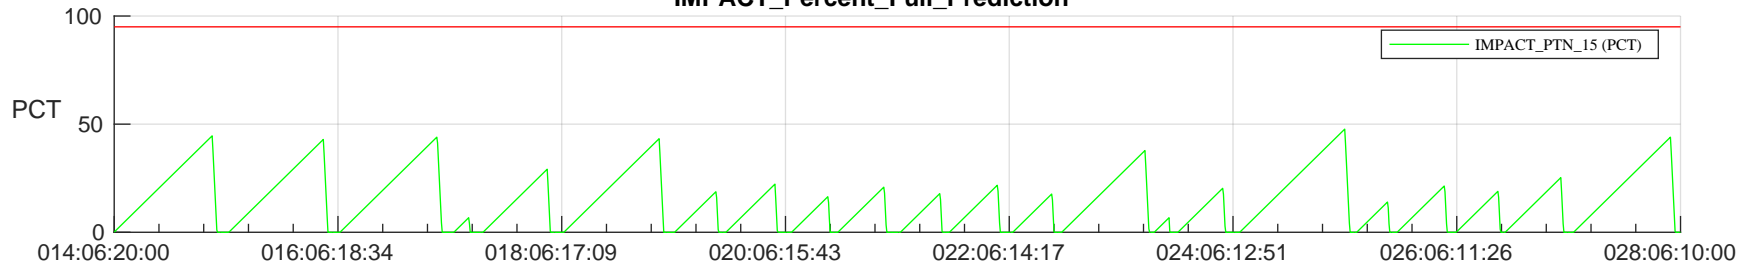

STEREO AHEAD SSR PCT Full Prediction

SWAVES_Percent_Full_Prediction

IMPACT_Percent_Full_Prediction

PLASTIC_Percent_Full_Prediction

Spacecraft_DownLink_Rate