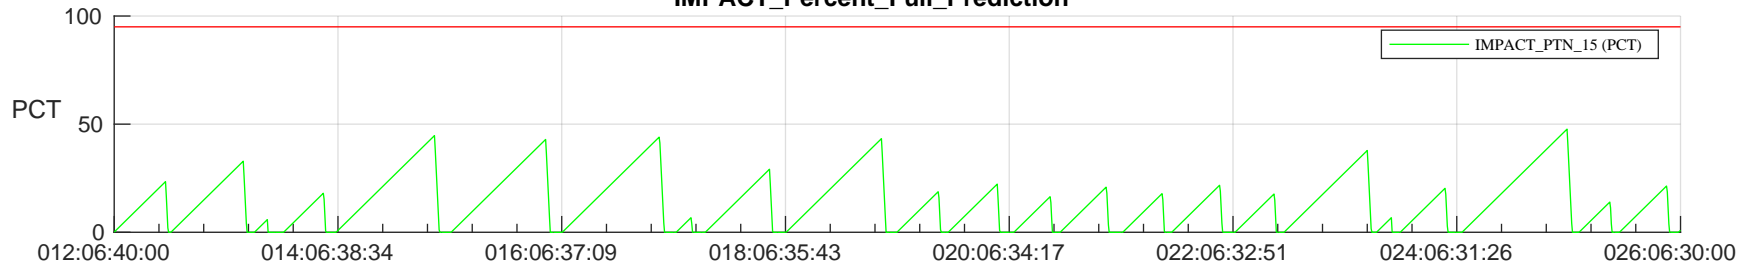

STEREO AHEAD SSR PCT Full Prediction

SWAVES_Percent_Full_Prediction

IMPACT_Percent_Full_Prediction

PLASTIC_Percent_Full_Prediction

Spacecraft_DownLink_Rate