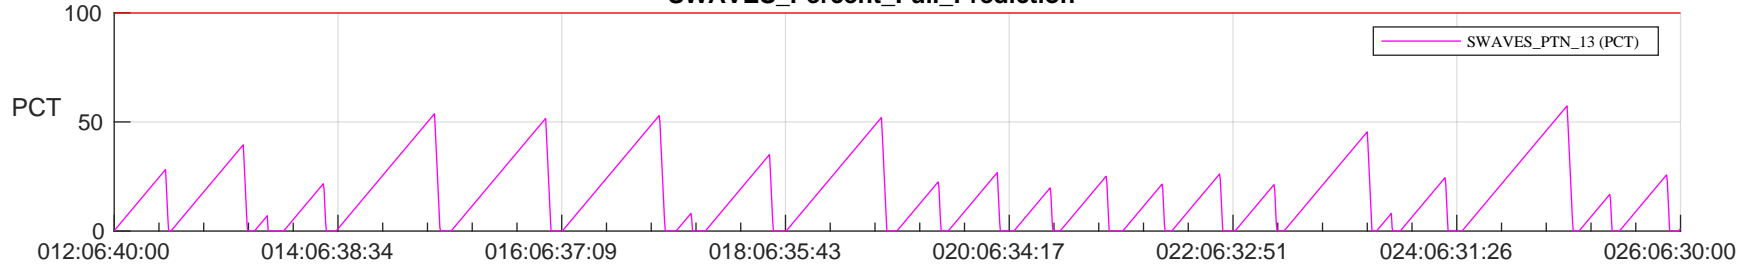

STEREO AHEAD SSR PCT Full Prediction

SWAVES_Percent_Full_Prediction

IMPACT_Percent_Full_Prediction

PLASTIC_Percent_Full_Prediction

Spacecraft_DownLink_Rate