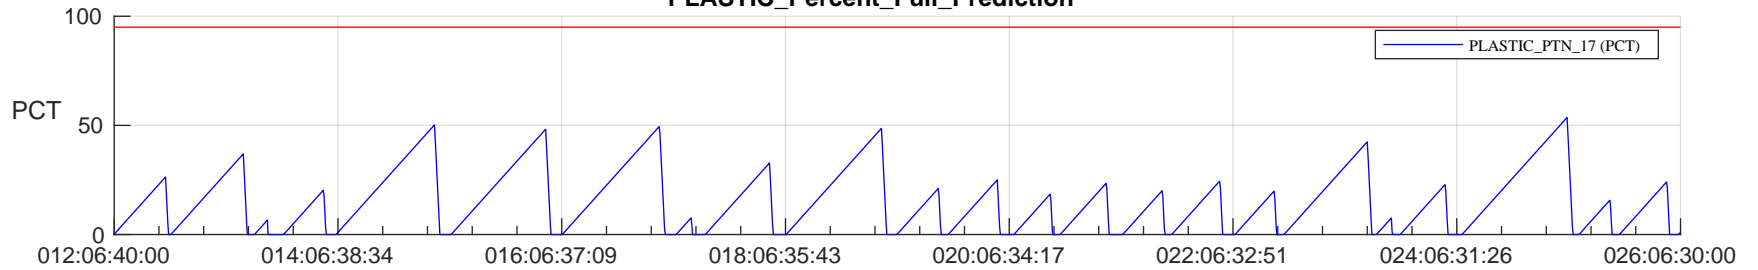

STEREO AHEAD SSR PCT Full Prediction

SWAVES_Percent_Full_Prediction

IMPACT_Percent_Full_Prediction

PLASTIC_Percent_Full_Prediction

Spacecraft_DownLink_Rate