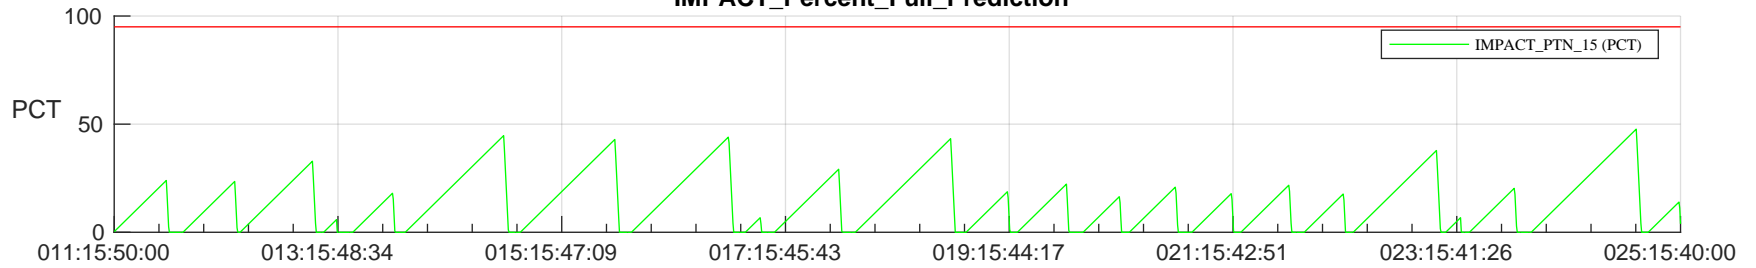

IMPACT_Percent_Full_Prediction