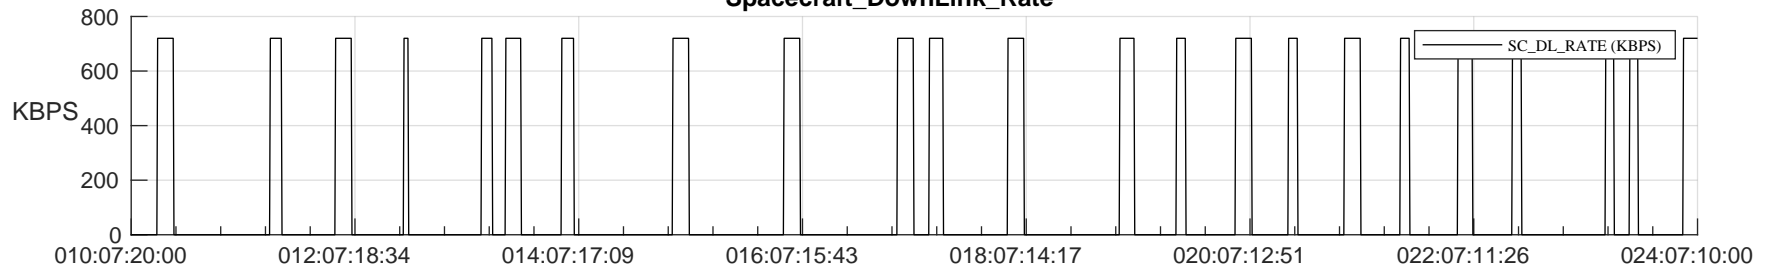

STEREO AHEAD SSR PCT Full Prediction

SWAVES_Percent_Full_Prediction

IMPACT_Percent_Full_Prediction

PLASTIC_Percent_Full_Prediction

Spacecraft_DownLink_Rate

Ground Time (2024:010:07:20:00.000 -2024:024:07:10:00.000)