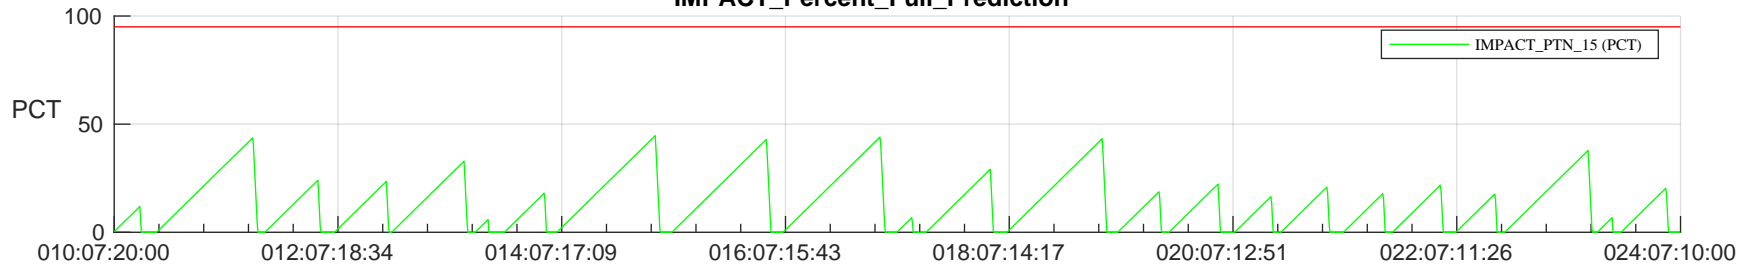

STEREO AHEAD SSR PCT Full Prediction

SWAVES_Percent_Full_Prediction

IMPACT_Percent_Full_Prediction

PLASTIC_Percent_Full_Prediction

Spacecraft_DownLink_Rate

Ground Time (2024:010:07:20:00.000 -2024:024:07:10:00.000)