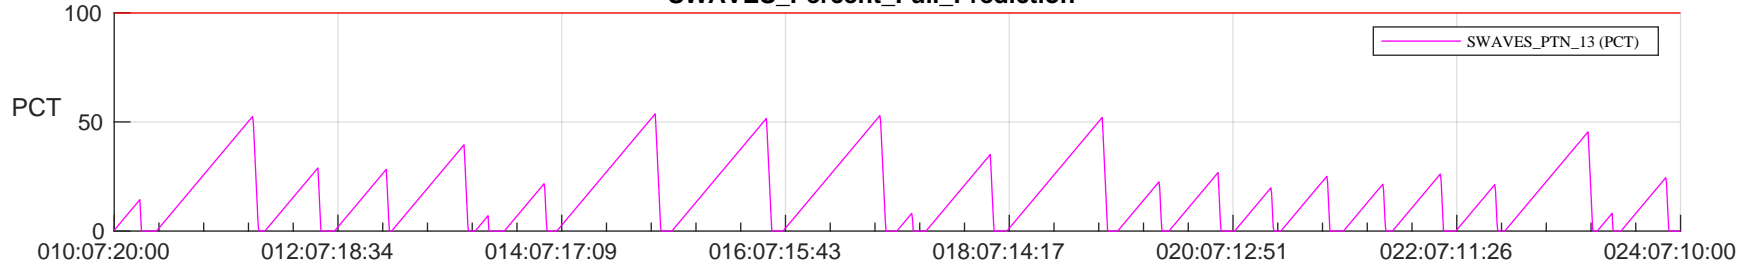

STEREO AHEAD SSR PCT Full Prediction

SWAVES_Percent_Full_Prediction

IMPACT_Percent_Full_Prediction

PLASTIC_Percent_Full_Prediction

Spacecraft_DownLink_Rate

Ground Time (2024:010:07:20:00.000 -2024:024:07:10:00.000)