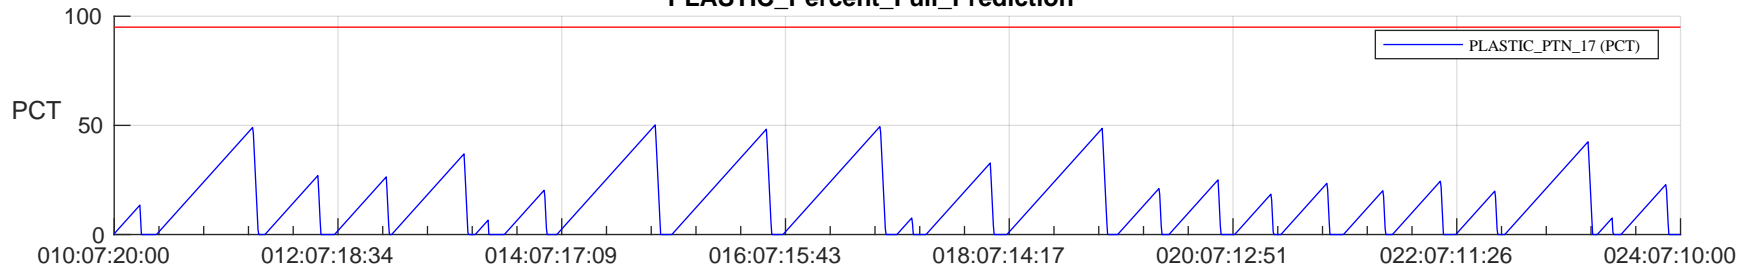

STEREO AHEAD SSR PCT Full Prediction

SWAVES_Percent_Full_Prediction

IMPACT_Percent_Full_Prediction

PLASTIC_Percent_Full_Prediction

Spacecraft_DownLink_Rate

Ground Time (2024:010:07:20:00.000 -2024:024:07:10:00.000)