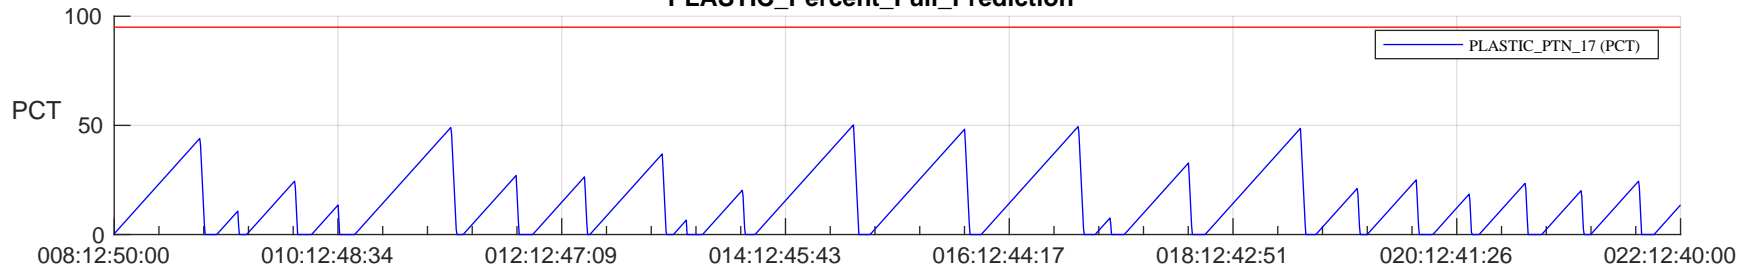

STEREO AHEAD SSR PCT Full Prediction

SWAVES_Percent_Full_Prediction

IMPACT_Percent_Full_Prediction

PLASTIC_Percent_Full_Prediction

Spacecraft_DownLink_Rate

Ground Time (2024:008:12:50:00.000 -2024:022:12:40:00.000)