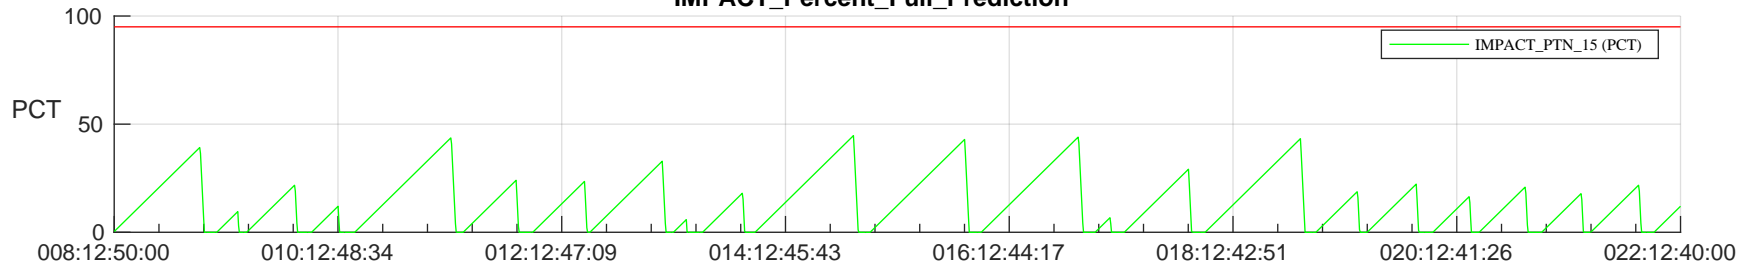

STEREO AHEAD SSR PCT Full Prediction

SWAVES_Percent_Full_Prediction

IMPACT_Percent_Full_Prediction

PLASTIC_Percent_Full_Prediction

Spacecraft_DownLink_Rate

Ground Time (2024:008:12:50:00.000 -2024:022:12:40:00.000)