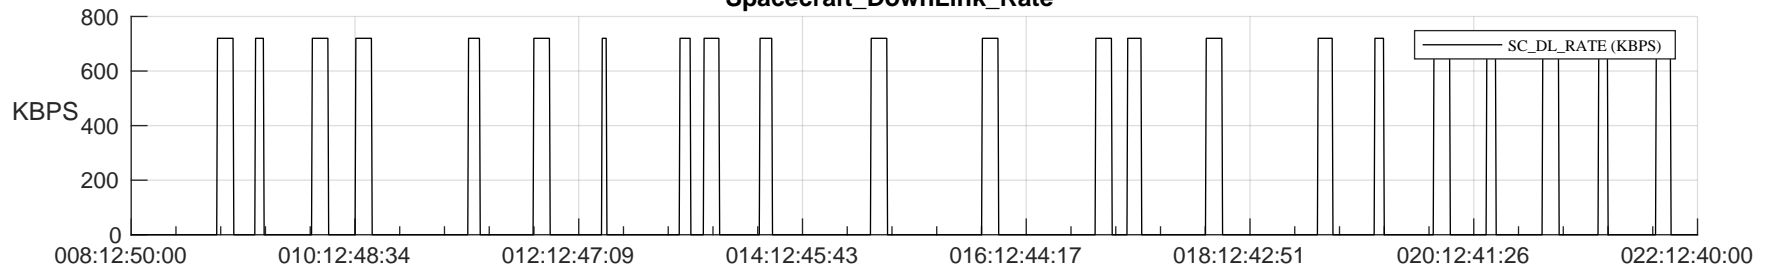

STEREO AHEAD SSR PCT Full Prediction

SWAVES_Percent_Full_Prediction

IMPACT_Percent_Full_Prediction

PLASTIC_Percent_Full_Prediction

Spacecraft_DownLink_Rate

Ground Time (2024:008:12:50:00.000 -2024:022:12:40:00.000)