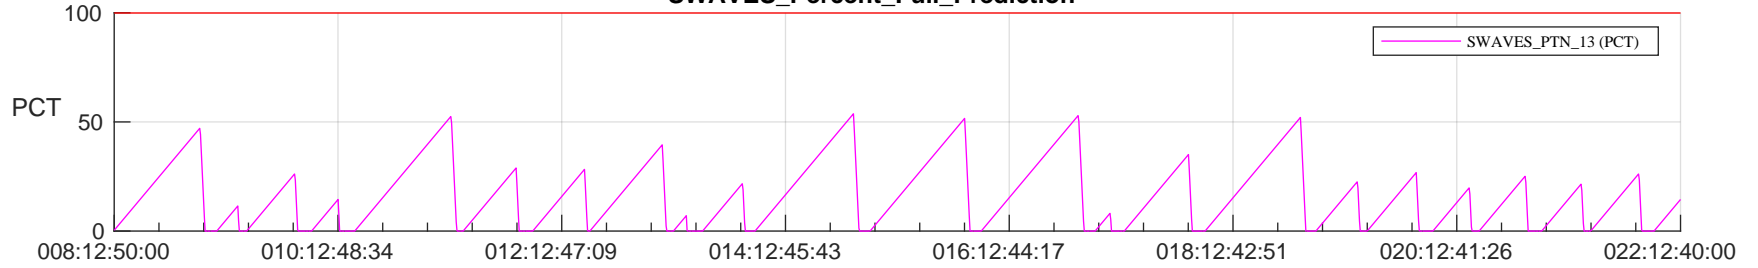

STEREO AHEAD SSR PCT Full Prediction

SWAVES_Percent_Full_Prediction

IMPACT_Percent_Full_Prediction

PLASTIC_Percent_Full_Prediction

Spacecraft_DownLink_Rate

Ground Time (2024:008:12:50:00.000 -2024:022:12:40:00.000)