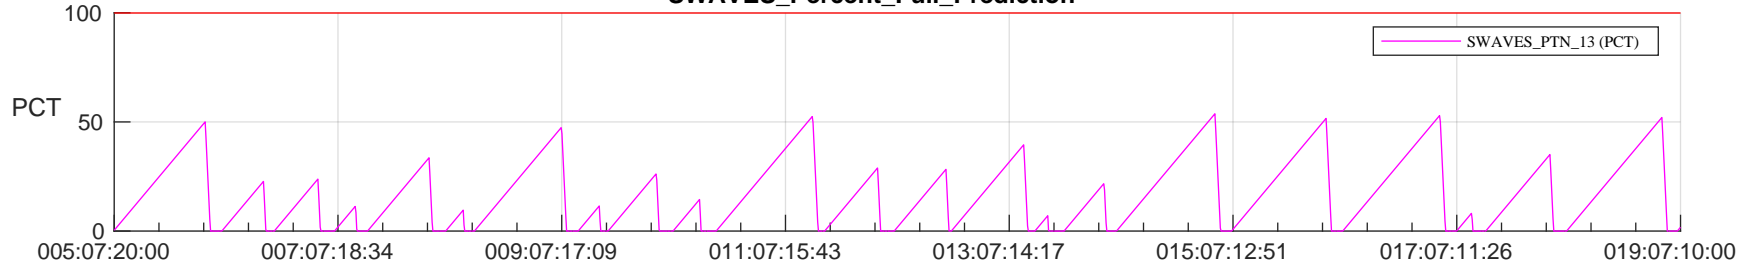

STEREO AHEAD SSR PCT Full Prediction

SWAVES_Percent_Full_Prediction

IMPACT_Percent_Full_Prediction

PLASTIC_Percent_Full_Prediction

Spacecraft_DownLink_Rate

Ground Time (2024:005:07:20:00.000 -2024:019:07:10:00.000)