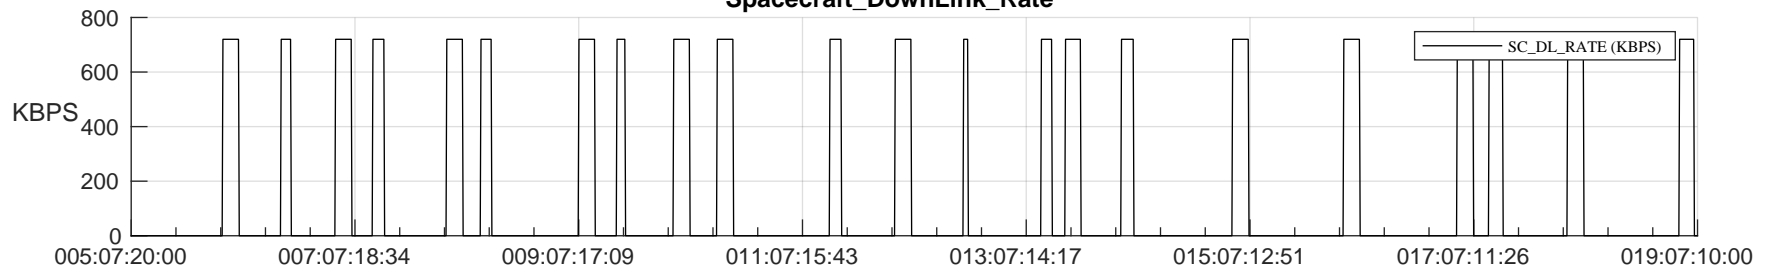

STEREO AHEAD SSR PCT Full Prediction

SWAVES_Percent_Full_Prediction

IMPACT_Percent_Full_Prediction

PLASTIC_Percent_Full_Prediction

Spacecraft_DownLink_Rate

Ground Time (2024:005:07:20:00.000 -2024:019:07:10:00.000)