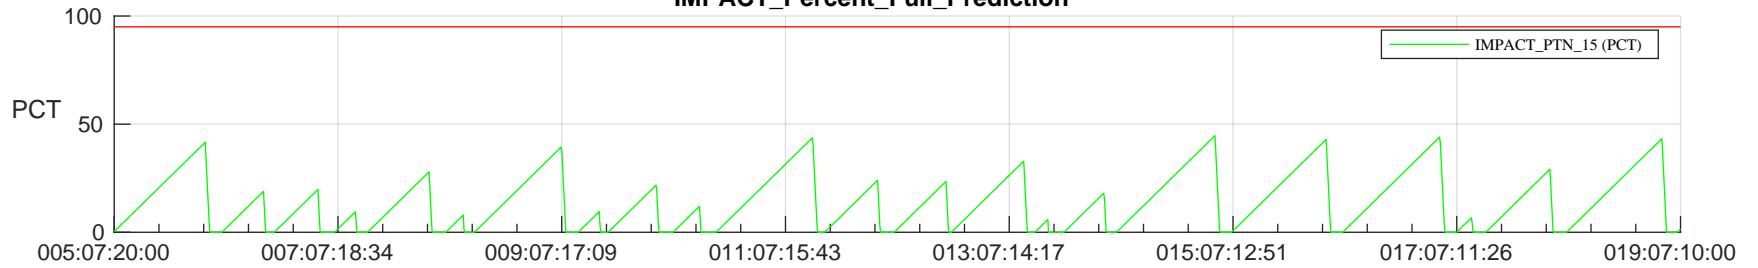

STEREO AHEAD SSR PCT Full Prediction

SWAVES_Percent_Full_Prediction

IMPACT_Percent_Full_Prediction

PLASTIC_Percent_Full_Prediction

Spacecraft_DownLink_Rate

Ground Time (2024:005:07:20:00.000 -2024:019:07:10:00.000)