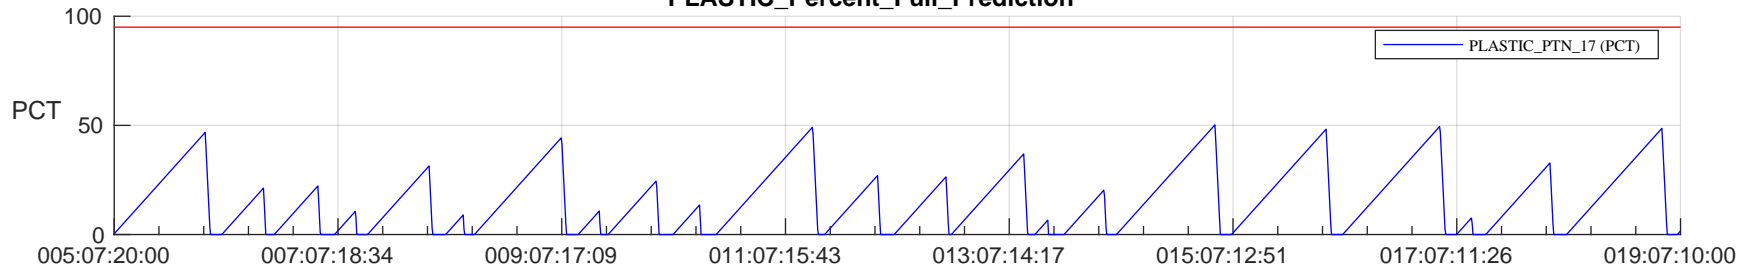

STEREO AHEAD SSR PCT Full Prediction

SWAVES_Percent_Full_Prediction

IMPACT_Percent_Full_Prediction

PLASTIC_Percent_Full_Prediction

Spacecraft_DownLink_Rate

Ground Time (2024:005:07:20:00.000 -2024:019:07:10:00.000)