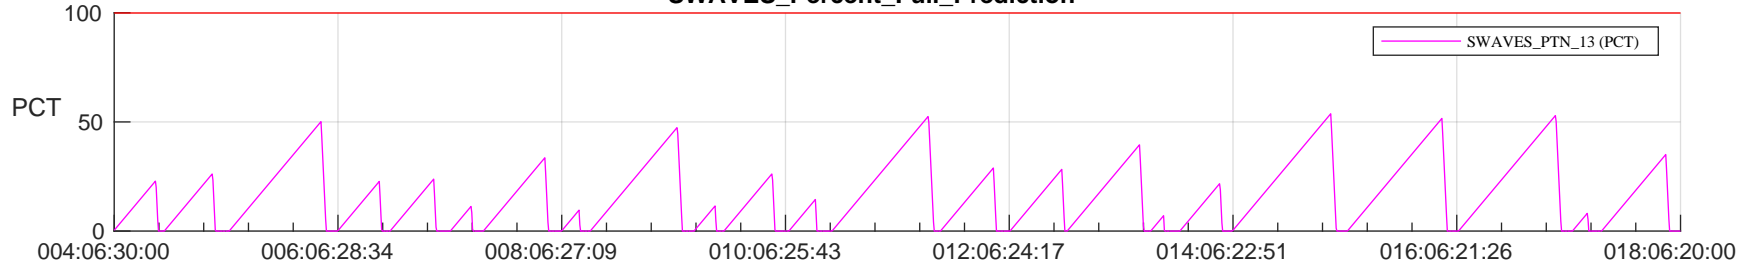

STEREO AHEAD SSR PCT Full Prediction

SWAVES_Percent_Full_Prediction

IMPACT_Percent_Full_Prediction

PLASTIC_Percent_Full_Prediction

Spacecraft_DownLink_Rate