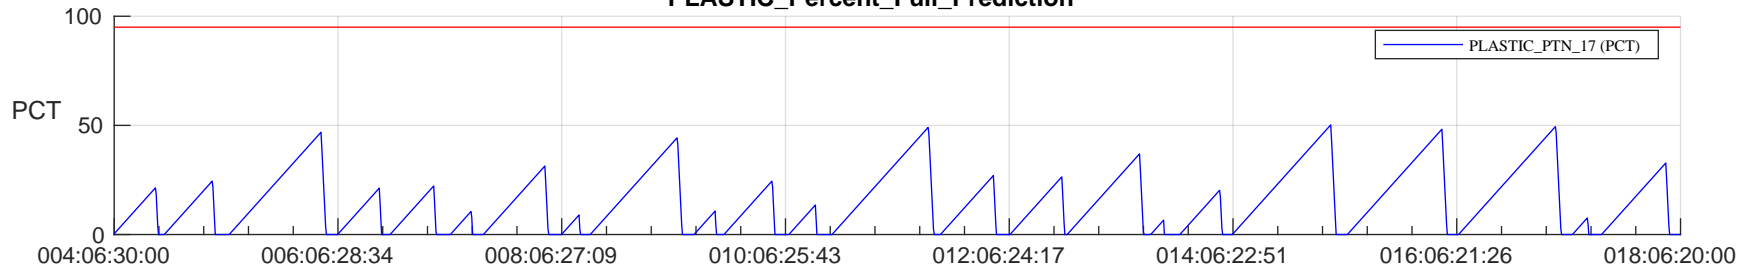

STEREO AHEAD SSR PCT Full Prediction

SWAVES_Percent_Full_Prediction

IMPACT_Percent_Full_Prediction

PLASTIC_Percent_Full_Prediction

Spacecraft_DownLink_Rate