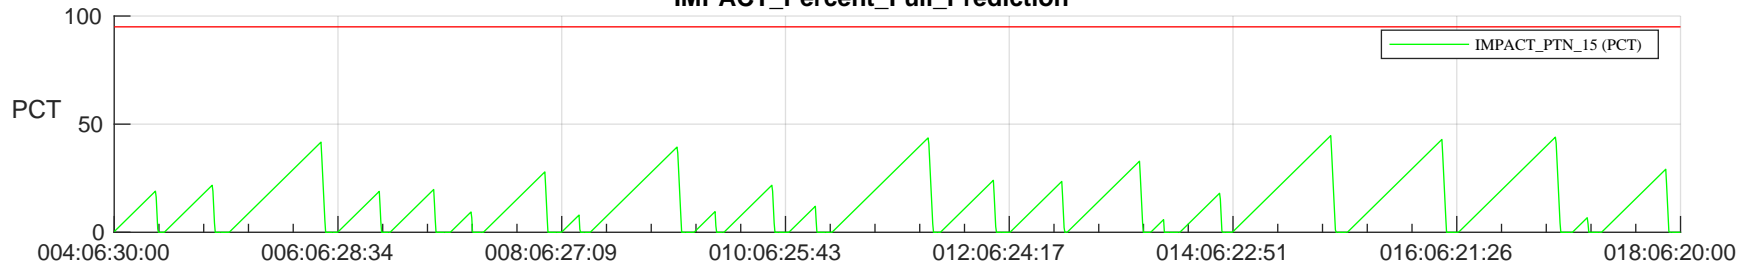

STEREO AHEAD SSR PCT Full Prediction

SWAVES_Percent_Full_Prediction

IMPACT_Percent_Full_Prediction

PLASTIC_Percent_Full_Prediction

Spacecraft_DownLink_Rate