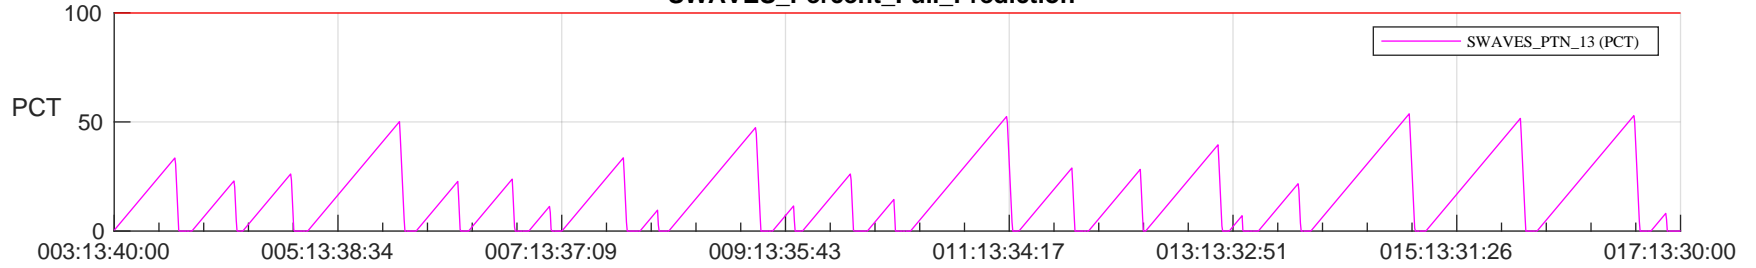

STEREO AHEAD SSR PCT Full Prediction

SWAVES_Percent_Full_Prediction

IMPACT_Percent_Full_Prediction

PLASTIC_Percent_Full_Prediction

Spacecraft_DownLink_Rate

Ground Time (2024:003:13:40:00.000 -2024:017:13:30:00.000)