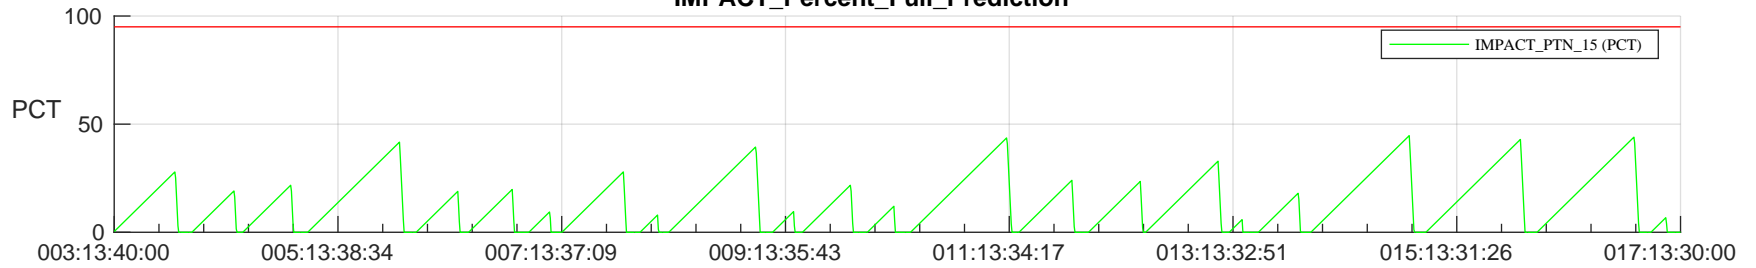

STEREO AHEAD SSR PCT Full Prediction

SWAVES_Percent_Full_Prediction

IMPACT_Percent_Full_Prediction

PLASTIC_Percent_Full_Prediction

Spacecraft_DownLink_Rate

Ground Time (2024:003:13:40:00.000 -2024:017:13:30:00.000)