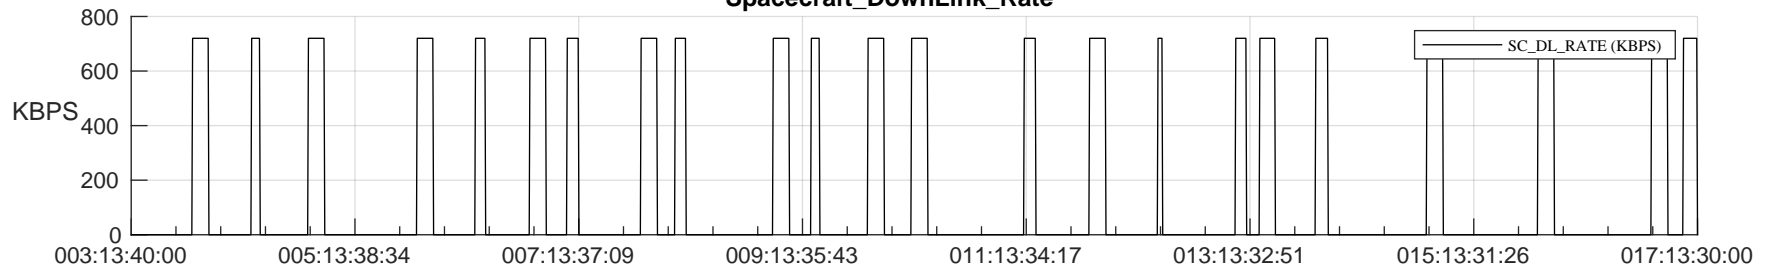

STEREO AHEAD SSR PCT Full Prediction

SWAVES_Percent_Full_Prediction

IMPACT_Percent_Full_Prediction

PLASTIC_Percent_Full_Prediction

Spacecraft_DownLink_Rate

Ground Time (2024:003:13:40:00.000 -2024:017:13:30:00.000)