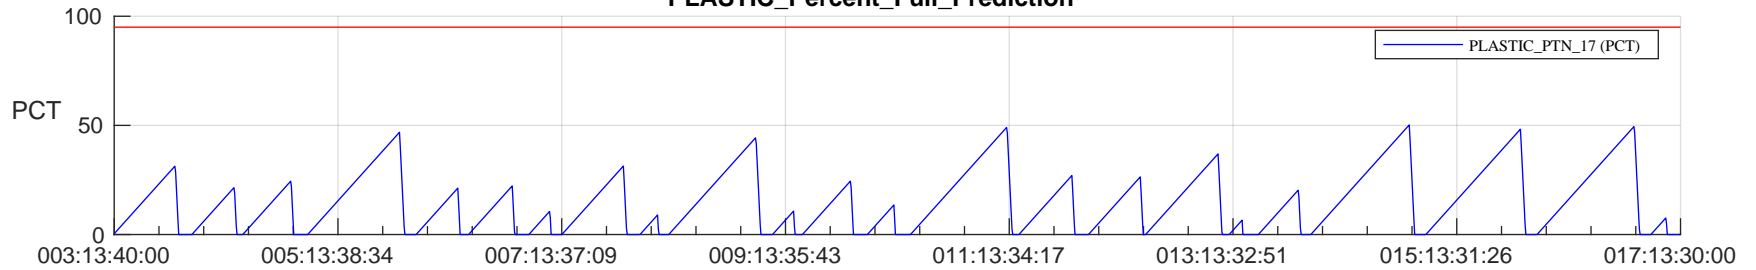

STEREO AHEAD SSR PCT Full Prediction

SWAVES_Percent_Full_Prediction

IMPACT_Percent_Full_Prediction

PLASTIC_Percent_Full_Prediction

Spacecraft_DownLink_Rate

Ground Time (2024:003:13:40:00.000 -2024:017:13:30:00.000)