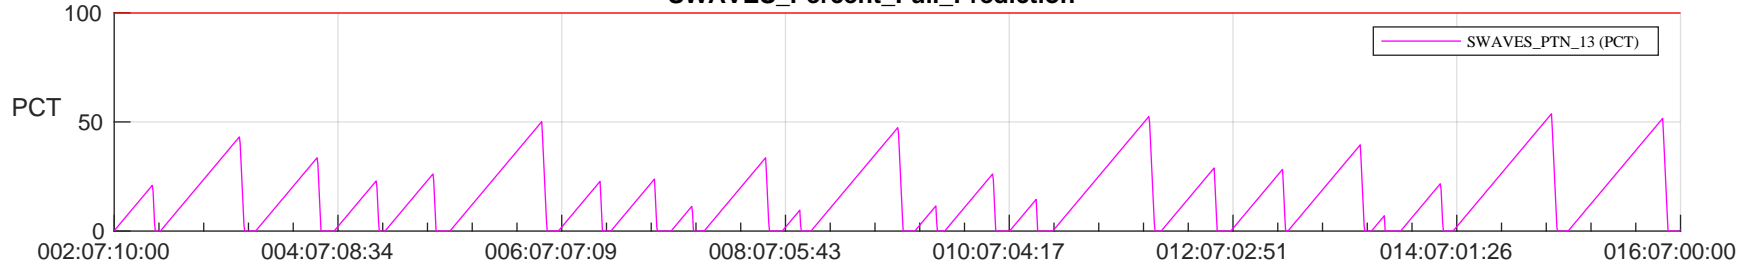

STEREO AHEAD SSR PCT Full Prediction

SWAVES_Percent_Full_Prediction

IMPACT_Percent_Full_Prediction

PLASTIC_Percent_Full_Prediction

Spacecraft_DownLink_Rate