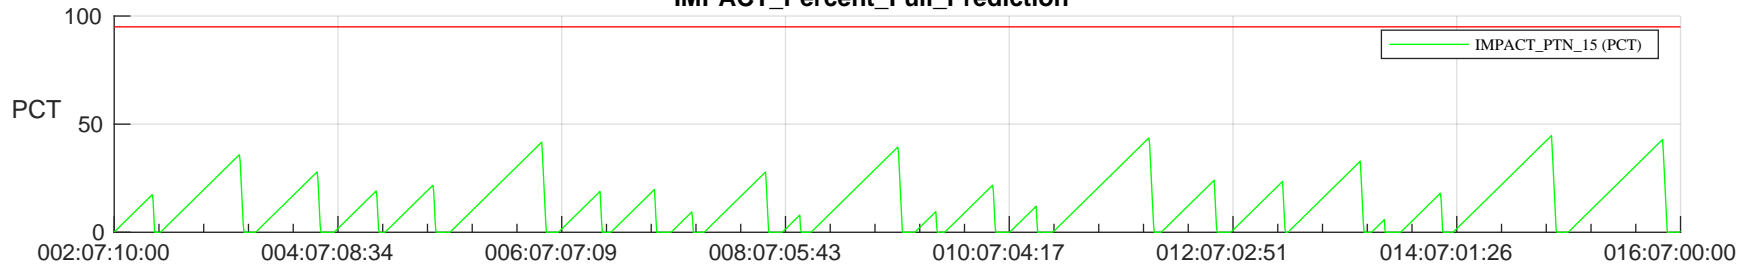

STEREO AHEAD SSR PCT Full Prediction

SWAVES_Percent_Full_Prediction

IMPACT_Percent_Full_Prediction

PLASTIC_Percent_Full_Prediction

Spacecraft_DownLink_Rate