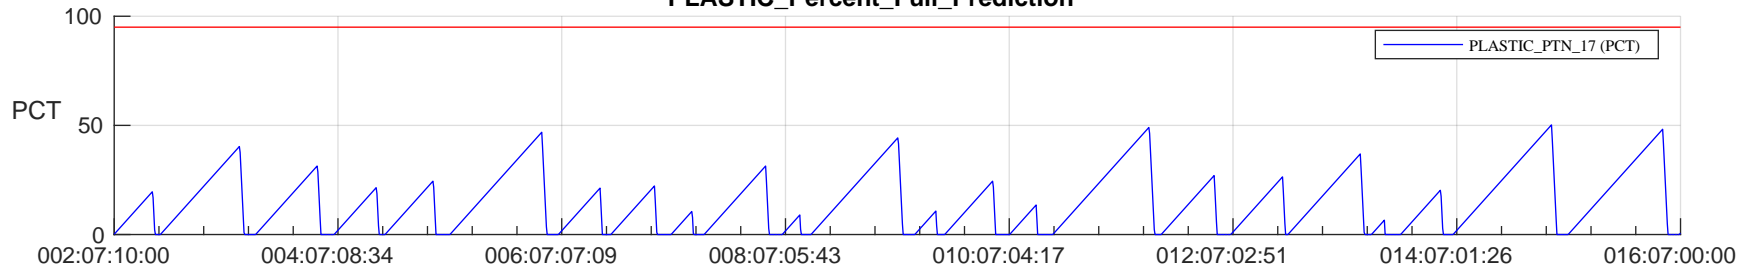

STEREO AHEAD SSR PCT Full Prediction

SWAVES_Percent_Full_Prediction

IMPACT_Percent_Full_Prediction

PLASTIC_Percent_Full_Prediction

Spacecraft_DownLink_Rate