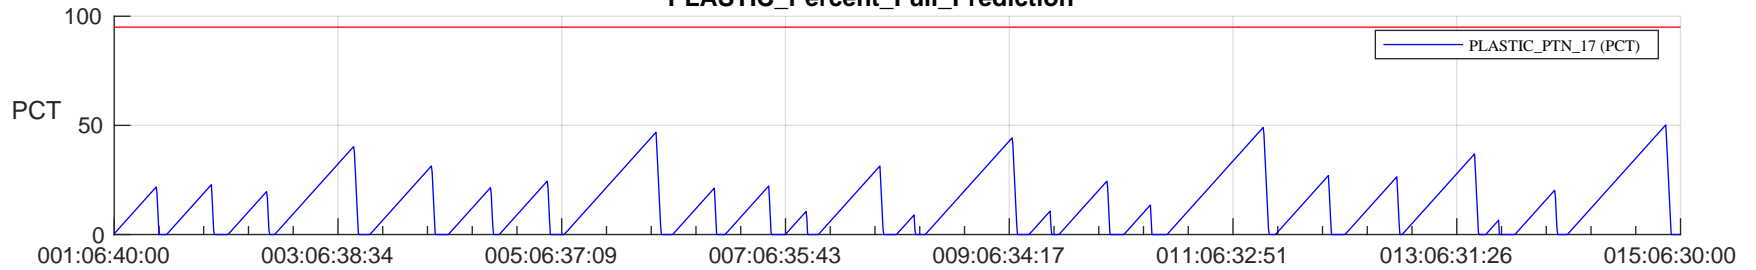

STEREO AHEAD SSR PCT Full Prediction

SWAVES_Percent_Full_Prediction

IMPACT_Percent_Full_Prediction

PLASTIC_Percent_Full_Prediction

Spacecraft_DownLink_Rate