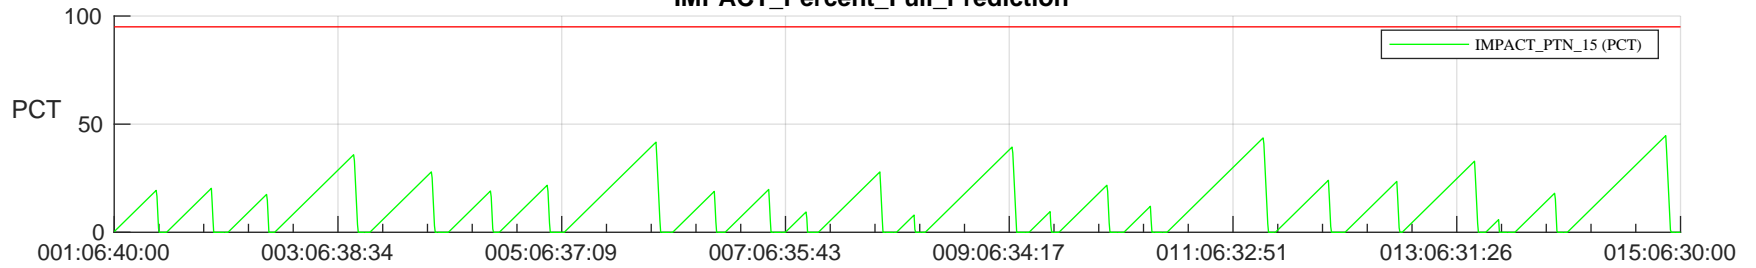

STEREO AHEAD SSR PCT Full Prediction

SWAVES_Percent_Full_Prediction

IMPACT_Percent_Full_Prediction

PLASTIC_Percent_Full_Prediction

Spacecraft_DownLink_Rate