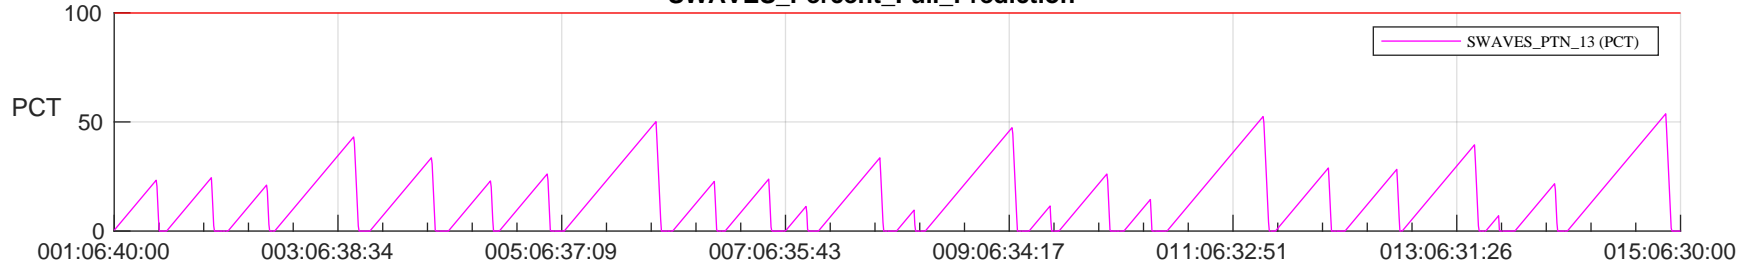

STEREO AHEAD SSR PCT Full Prediction

SWAVES_Percent_Full_Prediction

IMPACT_Percent_Full_Prediction

PLASTIC_Percent_Full_Prediction

Spacecraft_DownLink_Rate