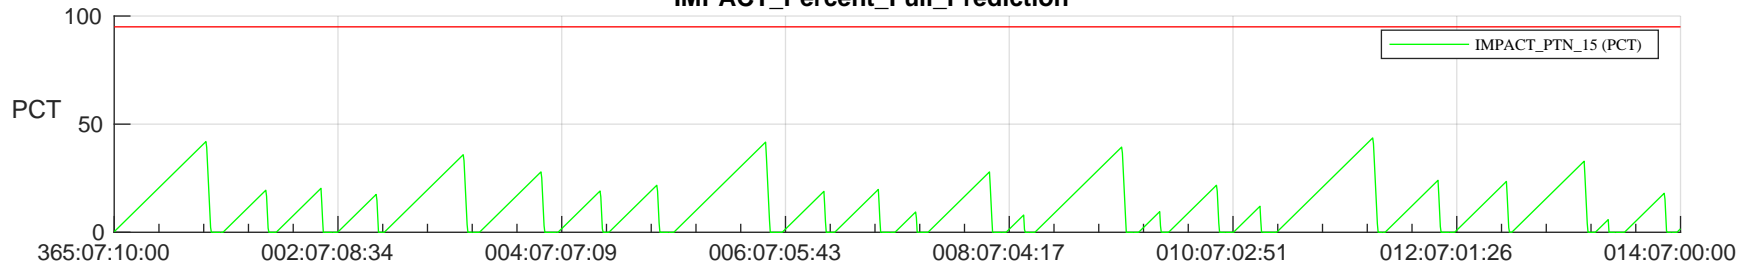

IMPACT_Percent_Full_Prediction