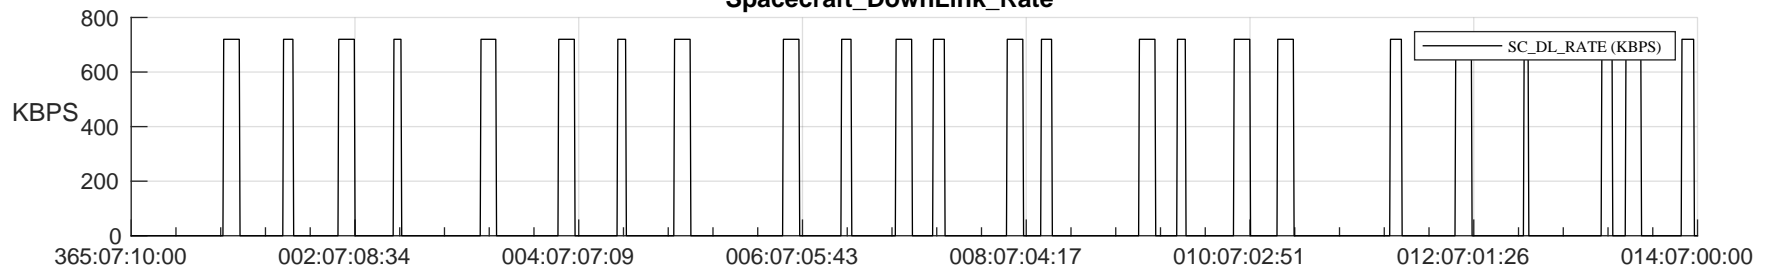

## SWAVES\_Percent\_Full\_Prediction

## Spacecraft\_DownLink\_Rate

Ground Time (2023:365:07:10:00.000 -2024:014:07:00:00.000)

/disks/d81/project/stereo/mops/assessment/ahead/automation/output/engdump/yesterdaily/ahead\_ssr\_predict\_2023\_365.csv