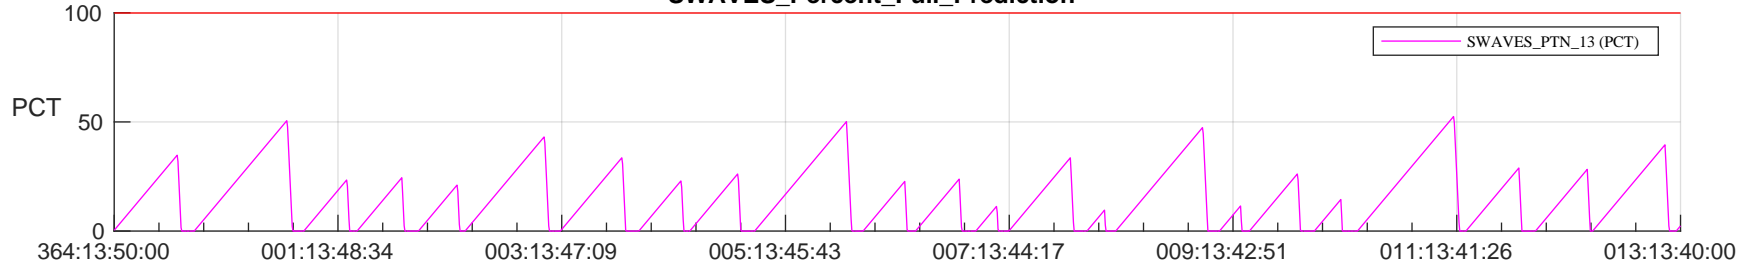

STEREO AHEAD SSR PCT Full Prediction

SWAVES_Percent_Full_Prediction

IMPACT_Percent_Full_Prediction

PLASTIC_Percent_Full_Prediction

Spacecraft_DownLink_Rate

Ground Time (2023:364:13:50:00.000 -2024:013:13:40:00.000)