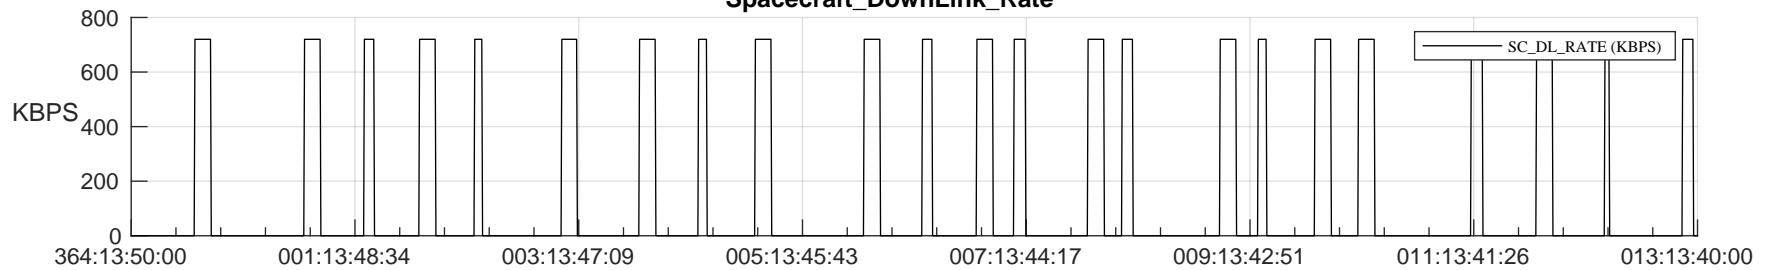

STEREO AHEAD SSR PCT Full Prediction

SWAVES_Percent_Full_Prediction

IMPACT_Percent_Full_Prediction

PLASTIC_Percent_Full_Prediction

Spacecraft_DownLink_Rate

Ground Time (2023:364:13:50:00.000 -2024:013:13:40:00.000)