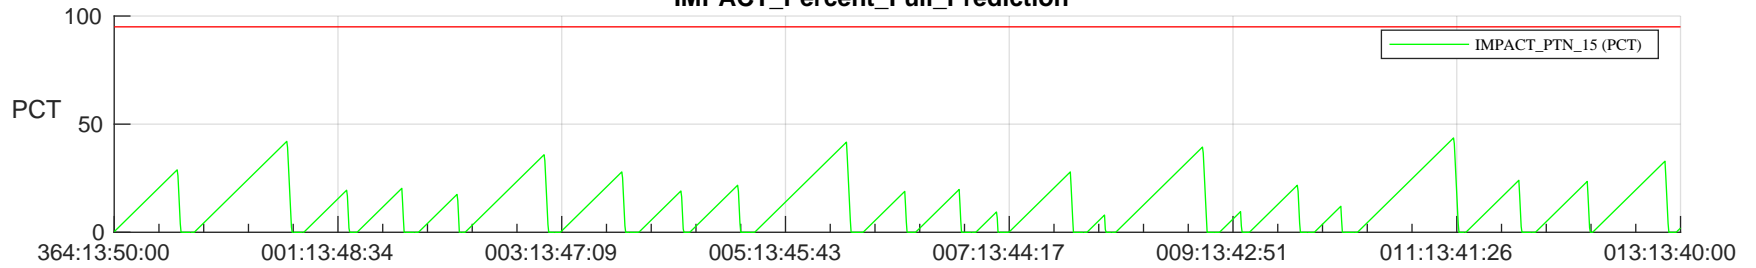

STEREO AHEAD SSR PCT Full Prediction

SWAVES_Percent_Full_Prediction

IMPACT_Percent_Full_Prediction

PLASTIC_Percent_Full_Prediction

Spacecraft_DownLink_Rate

Ground Time (2023:364:13:50:00.000 -2024:013:13:40:00.000)