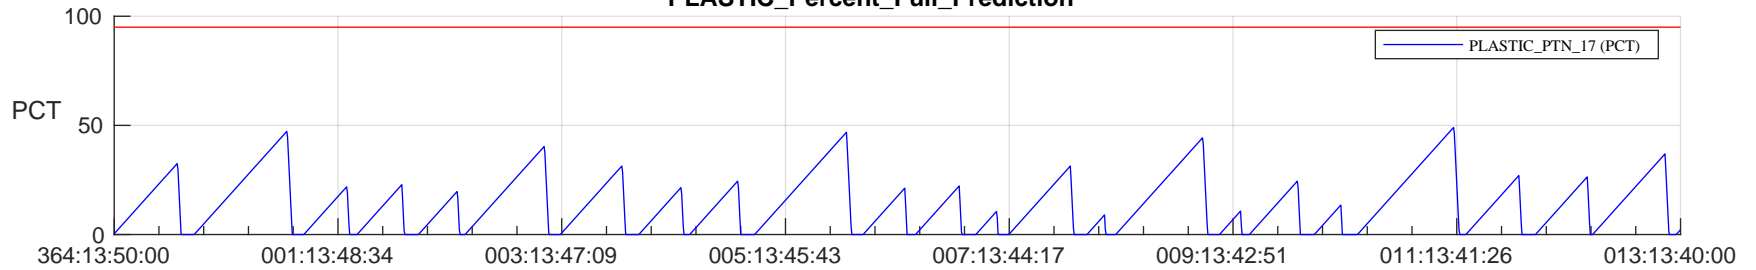

STEREO AHEAD SSR PCT Full Prediction

SWAVES_Percent_Full_Prediction

IMPACT_Percent_Full_Prediction

PLASTIC_Percent_Full_Prediction

Spacecraft_DownLink_Rate

Ground Time (2023:364:13:50:00.000 -2024:013:13:40:00.000)