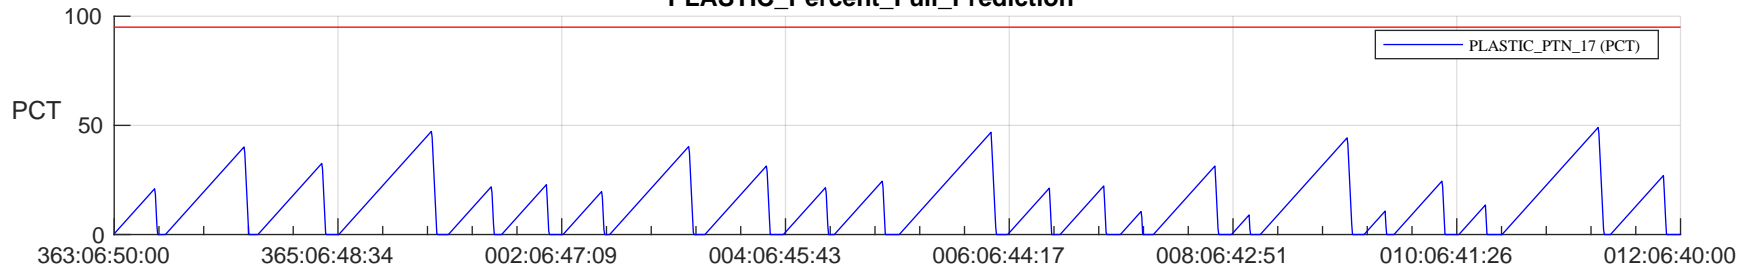

STEREO AHEAD SSR PCT Full Prediction

SWAVES_Percent_Full_Prediction

IMPACT_Percent_Full_Prediction

PLASTIC_Percent_Full_Prediction

Spacecraft_DownLink_Rate

/disks/d81/project/stereo/mops/assessment/ahead/automation/output/engdump/yesterdaily/ahead_ssr_predict_2023_363.csv