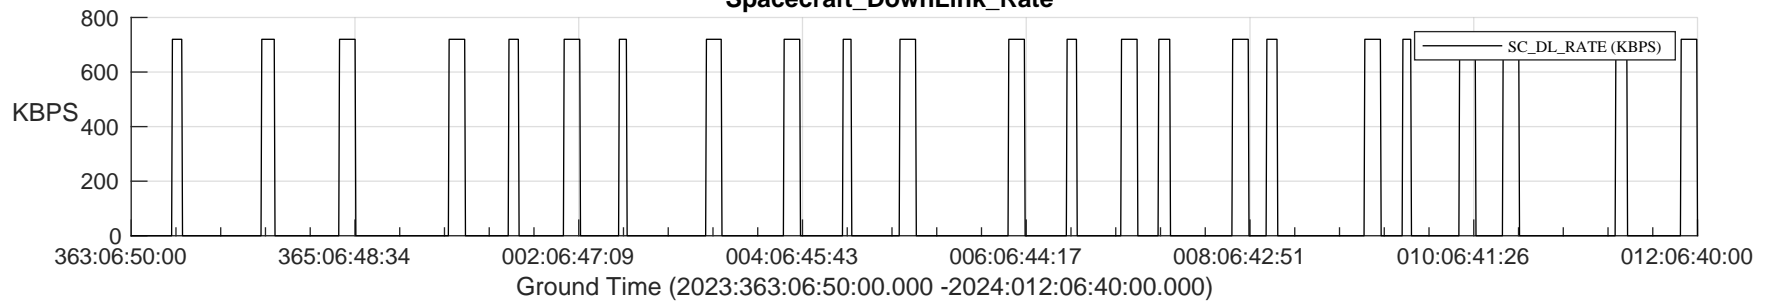

STEREO AHEAD SSR PCT Full Prediction

SWAVES_Percent_Full_Prediction

IMPACT_Percent_Full_Prediction

PLASTIC_Percent_Full_Prediction

Spacecraft_DownLink_Rate

/disks/d81/project/stereo/mops/assessment/ahead/automation/output/engdump/yesterdaily/ahead_ssr_predict_2023_363.csv