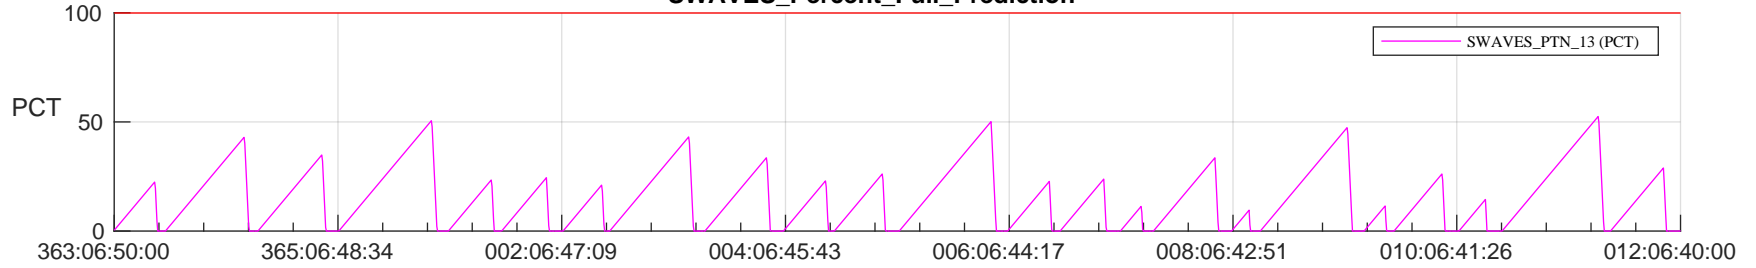

STEREO AHEAD SSR PCT Full Prediction

SWAVES_Percent_Full_Prediction

IMPACT_Percent_Full_Prediction

PLASTIC_Percent_Full_Prediction

Spacecraft_DownLink_Rate

/disks/d81/project/stereo/mops/assessment/ahead/automation/output/engdump/yesterdaily/ahead_ssr_predict_2023_363.csv