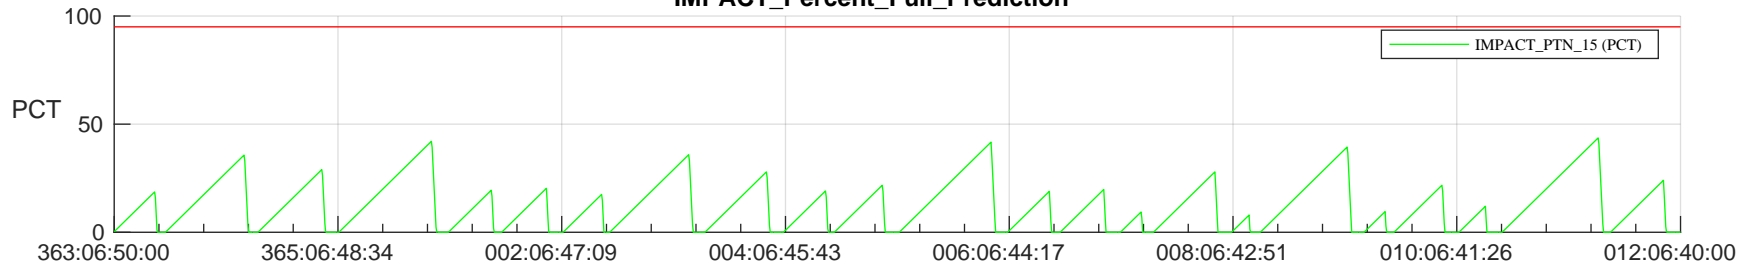

STEREO AHEAD SSR PCT Full Prediction

SWAVES_Percent_Full_Prediction

IMPACT_Percent_Full_Prediction

PLASTIC_Percent_Full_Prediction

Spacecraft_DownLink_Rate

/disks/d81/project/stereo/mops/assessment/ahead/automation/output/engdump/yesterdaily/ahead_ssr_predict_2023_363.csv